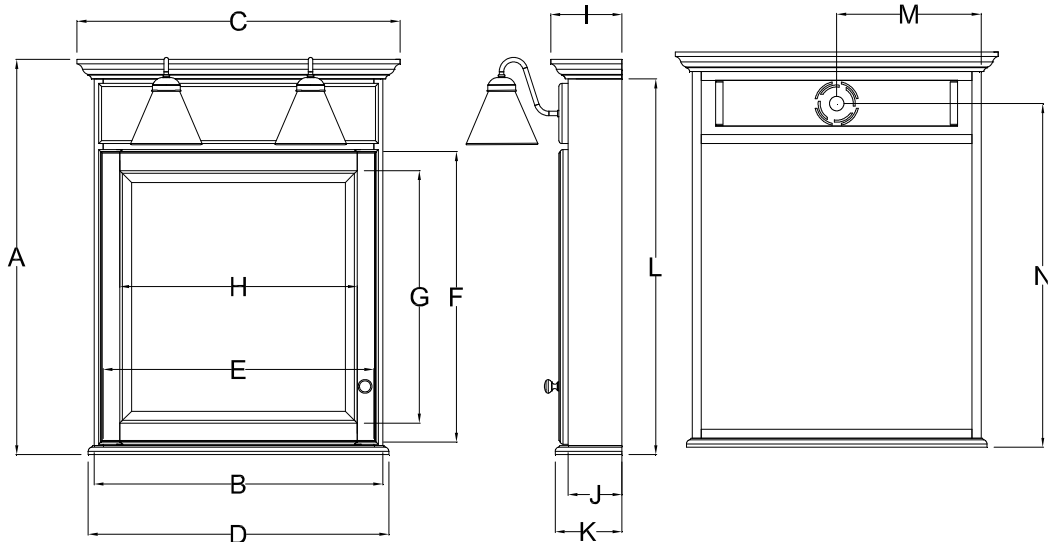

Mirrored Cabinet Specifications

Overlay Collections

Ashford, Gentry, Lambiere and Valencia

One Door Cabinets

	Cabinet		Crown		Sill		Door		Mirror		Crown	Cab	Sill	Cab	Electric	
	Height A	Width B	Width C	Width D	Width E	Height F	Height G	Width H	Depth I	Depth J	Depth K	Hegnt L	Width M	Height N		
BM18PLL/R	38 1/2	18	21 15/16	19	17 1/4	28 3/4	24 3/4	13 5/8	6 3/8	4 1/2	5 1/2	35 7/8	9	32 1/2		
BM24PLL/R	38 1/2	24	27 7/8	25	23 1/4	28 3/4	24 3/4	19 5/8	6 3/8	4 1/2	5 1/2	35 7/8	12	32 1/2		
BM24PB-	38 1/2	24	27 7/8	25	23 1/4	28 3/4	24 3/4	19 5/8	8	6	6 1/2	35 7/8	12	32 1/2		

Two Door Cabinets

	Cabinet		Crown	Sill	Door		Mirror		Crown	Cab	Sill	Cab	Electric	
	Height A	Width B	Width C	Width D	Width E	Height F	Height G	Width H	Depth I	Depth J	Depth K	Hegnt L	Width M	Height N
BM24PL-	38 1/2	24	27 7/8	25	11 1/2	28 3/4	24 3/4	9 5/8	6 3/8	4 1/2	5 1/2	35 7/8	12	32 1/2
BM30PL-	38 1/2	30	33 7/8	30	14 1/2	28 3/4	24 3/4	12 5/8	6 3/8	4 1/2	5 1/2	35 7/8	15	32 1/2
BM30PB-	38 1/2	30	33 7/8	30	14 1/2	28 3/4	24 3/4	12 5/8	8	6	6 1/2	35 7/8	15	32 1/2

Note: The 30" cabinet will have 3 light globes.