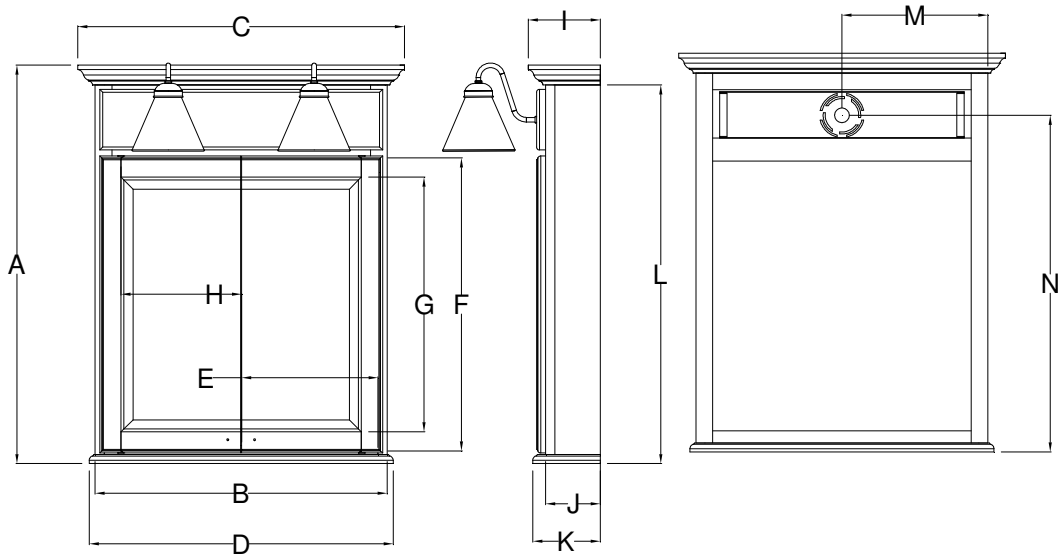

Mirrored Cabinet Specifications

Overlay Collections

Ashford, Gentry, Lambiere and Valencia

One Door Cabinets

	Cabinet		Crown		Sill		Door		Mirror		Crown	Cab	Sill	Cab	Electric	
	Height A	Width B	Width C	Width D	Width E	Height F	Height G	Width H	Depth I	Depth J	Depth K	Hegnt L	Width M	Height N		
BM18PLL/R	38 1/2	18	21 15/16	19	17 1/4	28 3/4	24 3/4	13 5/8	6 3/8	4 1/2	5 1/2	35 7/8	9	32 1/2		
BM24PLL/R	38 1/2	24	27 7/8	25	23 1/4	28 3/4	24 3/4	19 5/8	6 3/8	4 1/2	5 1/2	35 7/8	12	32 1/2		
BM24PB-	38 1/2	24	27 7/8	25	23 1/4	28 3/4	24 3/4	19 5/8	8	6	6 1/2	35 7/8	12	32 1/2		

Two Door Cabinets

	Cabinet		Crown	Sill	Door		Mirror		Crown	Cab	Sill	Cab	Electric	
	Height A	Width B	Width C	Width D	Width E	Height F	Height G	Width H	Depth I	Depth J	Depth K	Hegnt L	Width M	Height N
BM24PL-	38 1/2	24	27 7/8	25	11 1/2	28 3/4	24 3/4	9 5/8	6 3/8	4 1/2	5 1/2	35 7/8	12	32 1/2
BM30PL-	38 1/2	30	33 7/8	30	14 1/2	28 3/4	24 3/4	12 5/8	6 3/8	4 1/2	5 1/2	35 7/8	15	32 1/2
BM30PB-	38 1/2	30	33 7/8	30	14 1/2	28 3/4	24 3/4	12 5/8	8	6	6 1/2	35 7/8	15	32 1/2

Note: The 30" cabinet will have 3 light globes.