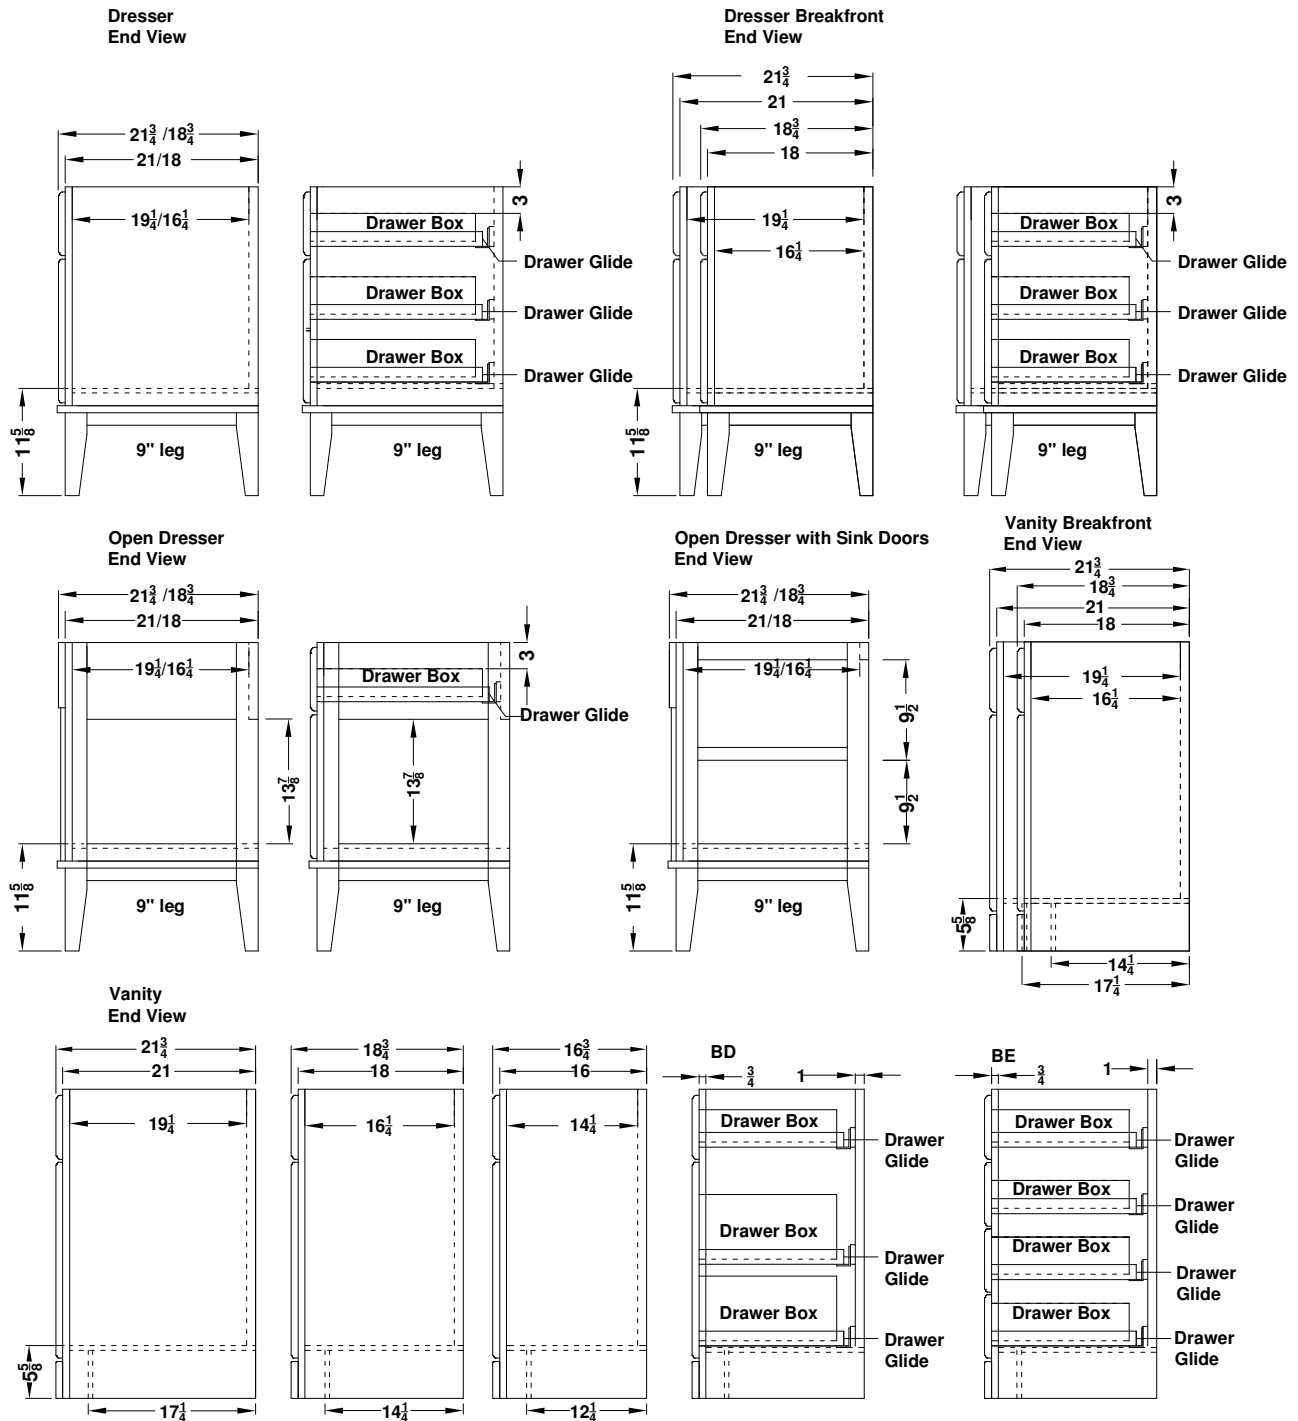

# Cabinet End & Drawer box Specifications Overlay Collections

Ashford, Gentry, Lambiere and Valencia

Cabinet height is 33 1/2". All Dimensions are shown in inches rounded up or down to the nearest 1/8".

- Drawer box widths are approximately 3/8" narrower than the drawer opening.
- The inside dimensions are 1 1/4" less than outside dimensions.
- The 12" deep cabinet has a 9" long drawer box, the 15" deep cabinet has a 12" long drawer box, the 18" deep cabinet has a 15" long drawer box, the 21" cabinet has 18" long drawer box and the 24" cabinet has a 21" long drawer box.