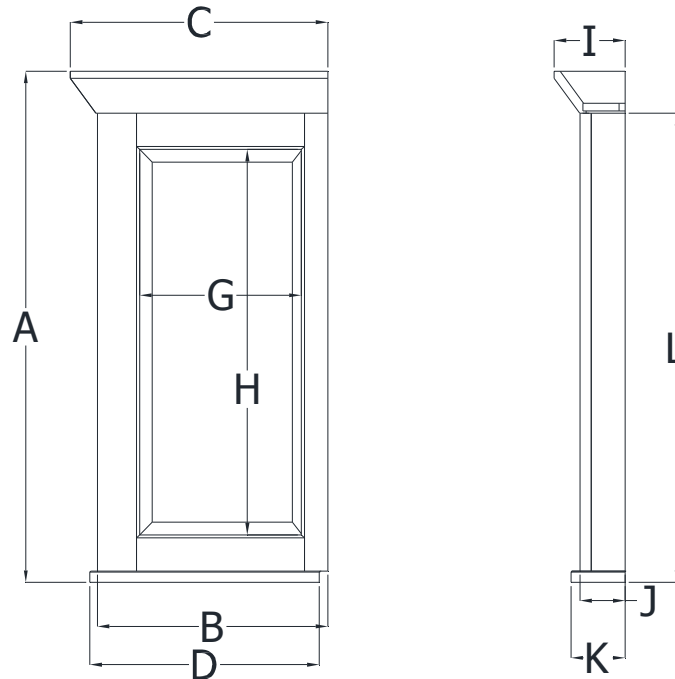

#### Two Door Cabinets

	Cabinet		Crown		Sill		Door		Mirror		Crown	Cab	Sill	Cab	Electric		Storage	Center Mirror	
	Height A	Width B	Width C	Width D	Width E	Height F	Height G	Width H	Depth I	Depth J					Depth K	Depth L		Height M	Width N
BM36PM-	33 3/8	36	39 7/8	37	10 1/2	28 3/4	24 3/4	6 1/2	6 3/8	4 1/2	5 1/2	29 1/2	NA	NA	8 1/2	15 3/4	29 3/8		
BM42PM-	33 3/8	42	45 7/8	43	13 1/8	28 3/4	24 3/4	9 1/8	6 3/8	4 1/2	5 1/2	29 1/2	NA	NA	11 5/8	15 3/4	29 3/8		
BM48PM-	33 3/8	48	51 7/8	49	13 1/8	28 3/4	24 3/4	9 1/8	6 3/8	4 1/2	5 1/2	29 1/2	NA	NA	11 5/8	21 5/8	29 3/8		

#### Three Door Cabinets

	Cabinet		Crown		Sill		Door		Mirror		Crown	Cab	Sill	Cab	Electric		Storage	Center Mirror		DOOR	Storage
	Height A	Width B	Width C	Width D	Width E	Height F	Height G	Width H	Depth I	Depth J					Depth K	Depth L		Height M	Width N		
BM48PML	33 3/8	48	51 7/8	49	10 1/2	28 3/4	24 3/4	6 1/2	6 3/8	4 1/2	5 1/2	29 3/4	na	na	9 3/4	19 3/8	24	24	22		
BM48PMR	33 3/8	48	51 7/8	49	10 1/2	28 3/4	24 3/4	6 1/2	6 3/8	4 1/2	5 1/2	29 3/4	na	na	9 3/4	19 3/8	24	24	22		

# Mirrored Cabinet Specifications Overlay Collections

Ashford, Gentry, Lambiere and Valencia

	Cabinet		Crown	SILL	Door		Mirror		Crown	Cab	Sill	Cab	Electric		Storage
	Height A	Width B	Width C	Width D	Width E	Height F	Height G	Width H	Depth I	Depth J	Depth K	Height L	Width M	Height N	Width O
BM12PFL	32 7/8	12	14	12 5/8	NA	NA	24 3/4	7 5/8	4 1/2	2 3/8	3 1/2	30	NA	NA	9 1/2
BM12PFR	32 7/8	12	14	12 5/8	NA	NA	24 3/4	7 5/8	4 1/2	2 3/8	3 1/2	30	NA	NA	9 1/2
BM15PFL	32 7/8	15	17	15 1/2	NA	NA	24 3/4	10 7/8	4 1/2	2 3/8	3 1/2	30	NA	NA	12 1/2
BM15PFR	32 7/8	15	17	15 1/2	NA	NA	24 3/4	10 7/8	4 1/2	2 3/8	3 1/2	30	NA	NA	12 1/2