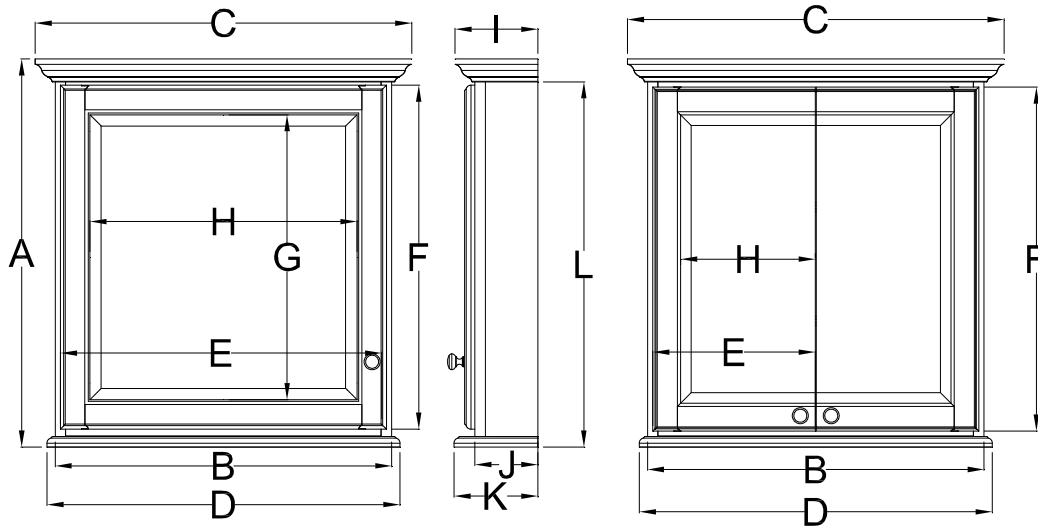

# Mirrored Cabinet Specifications

#### One & Two Door Cabinets

	Cabinet		Crown		Sill		Door		Mirror		Crown	Cab	Sill	Cab	Electric	
	Height A	Width B	Width C	Width D	Width E	Height F	Height G	Width H	Depth I	Depth J	Depth K	Height L	Width M	Height N		
BM18PML/R	33 3/8	18	21 7/8	19	17 1/4	28 3/4	24 3/4	13 1/4	6 3/8	4 1/2	5 1/2	30 5/8	NA	NA		
BM24PML/R	33 3/8	24	27 7/8	25	23 1/4	28 3/4	24 3/4	18 5/8	6 3/8	4 1/2	5 1/2	30 5/8	NA	NA		
BM30PM-	33 3/8	30	33 7/8	31	14 1/2	28 3/4	24 3/4	12 1/2	6 3/8	4 1/2	5 1/2	30 5/8	NA	NA		