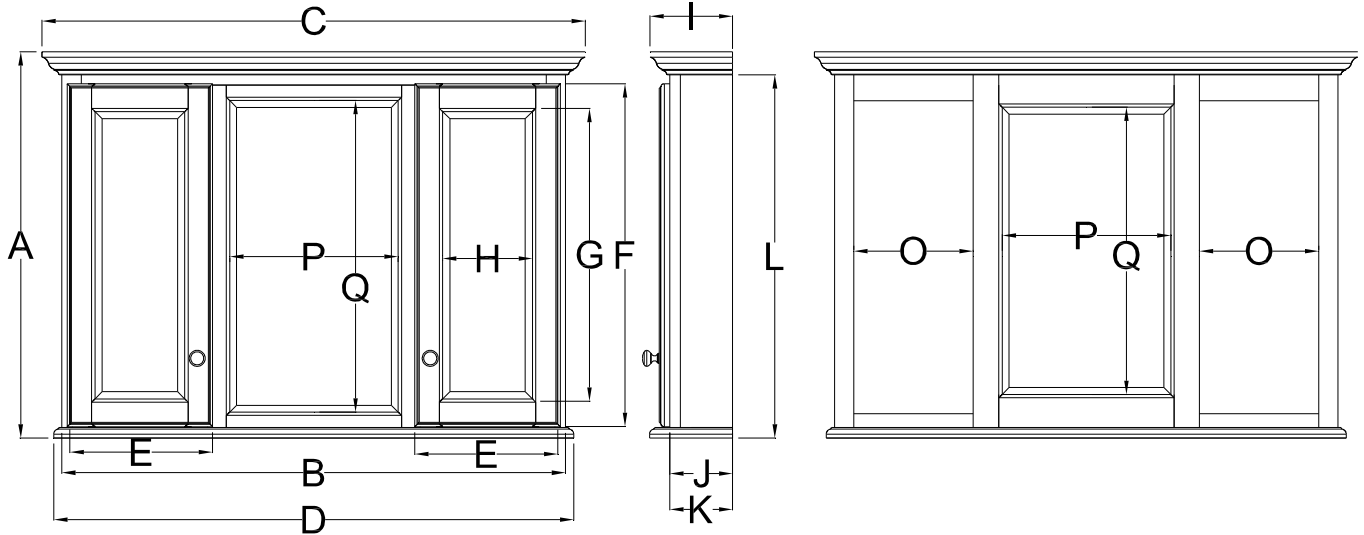

Mirrored Cabinet Specifications

Overlay Collections

Ashford, Gentry, Lambiere and Valencia

Two Door Cabinets

	Cabinet		Crown		Sill		Door		Mirror		Crown	Cab	Sill	Cab	Electric		Storage	Center Mirror				
	Height A	Width B	Width C	Width D	Width E	Height F	Height G	Width H	Depth I	Depth J					Depth K	Depth L		Height M	Width N	Width O	Width P	Height Q
BM36PM-	33 3/8	36	39 7/8	37	10 1/2	28 3/4	24 3/4	6 1/2	6 3/8	4 1/2	5 1/2	29 1/2	NA	NA	8 1/2	15 3/4	29 3/8					
BM42PM-	33 3/8	42	45 7/8	43	13 1/8	28 3/4	24 3/4	9 1/8	6 3/8	4 1/2	5 1/2	29 1/2	NA	NA	11 5/8	15 3/4	29 3/8					
BM48PM-	33 3/8	48	51 7/8	49	13 1/8	28 3/4	24 3/4	9 1/8	6 3/8	4 1/2	5 1/2	29 1/2	NA	NA	11 5/8	21 5/8	29 3/8