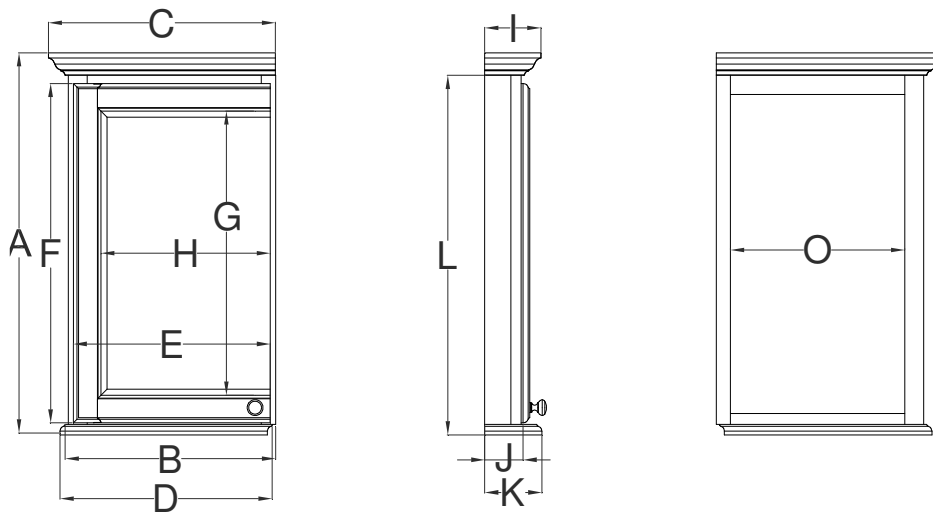

# Mirrored Cabinet Specifications

#### One & Two Door Cabinets

	Cabinet		Crown		Sill		Door		Mirror		Crown	Cab	Sill	Cab	Electric	
	Height A	Width B	Width C	Width D	Width E	Height F	Height G	Width H	Depth I	Depth J	Depth K	Height L	Width M	Height N		
BM18PML/R	33 3/8	18	21 7/8	19	17 1/4	28 3/4	24 3/4	13 1/4	6 3/8	4 1/2	5 1/2	30 5/8	NA	NA		
BM24PML/R	33 3/8	24	27 7/8	25	23 1/4	28 3/4	24 3/4	18 5/8	6 3/8	4 1/2	5 1/2	30 5/8	NA	NA		
BM30PM-	33 3/8	30	33 7/8	31	14 1/2	28 3/4	24 3/4	12 1/2	6 3/8	4 1/2	5 1/2	30 5/8	NA	NA		