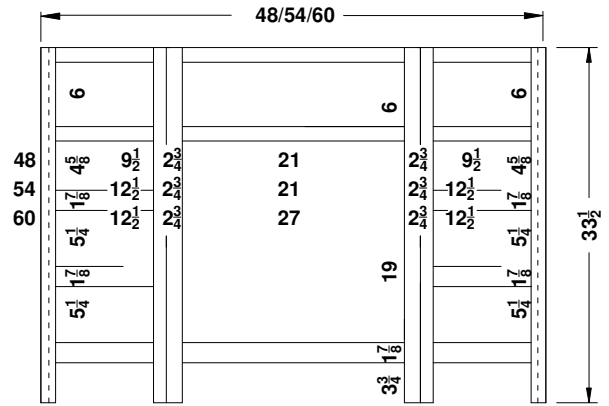

# Breakfront Vanity Specifications Overlay Collection

## Ashford, Gentry, Lambiere and Valencia

Face frames stiles are 1 1/2" and rails are 1 3/8" except where noted. Cabinet height is 33 1/2". All Dimensions are shown in inches rounded up or down to the nearest 1/8".

BD/B248BF-  
BD/B254BF-  
BD/B260BF-

BE48BF-  
BE54BF-  
BE60BF-

BV/B148BF-  
BV/B154BF-  
BV/B160BF-