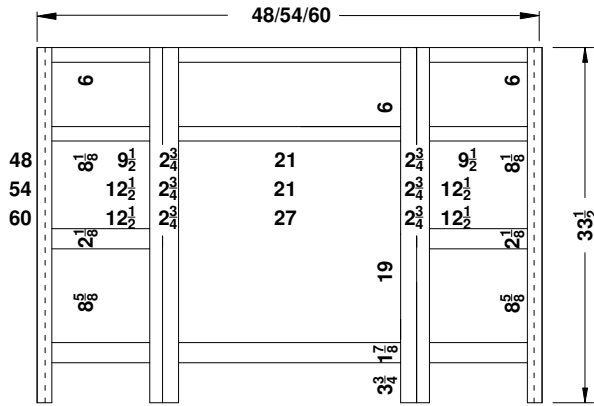

Breakfront Vanity Specifications Overlay Collection

Ashford, Gentry, Lambiere and Valencia

Face frames stiles are 1 1/2" and rails are 1 3/8" except where noted. Cabinet height is 33 1/2". All Dimensions are shown in inches rounded up or down to the nearest 1/8".

BD/B248BF-
BD/B254BF-
BD/B260BF-