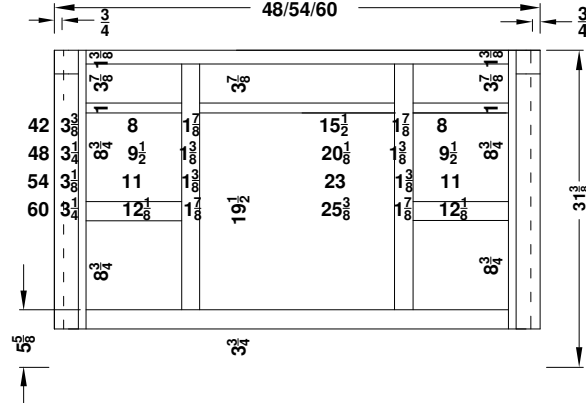

Vanity Specifications-Classic Molding Overlay Collection

Oldham

Face frames rails are 1 7/8" except where noted. Cabinet height is 31 3/8". The sill adds 1" to the width of the cabinet. All Dimensions are shown in inches rounded up or down to the nearest 1/8".

CV1521F/18F
CV1821F/18F
CV1816-

BV2421-/18-
BV3021-/18-
BV3621-/18-

BD3021-/18-
BD3621-/18-
BD4221-/18-

BV4221E/18E

BD4821E/18E
BD5421E/18E
BD6021E/18E

BD5421M/18M
BD6021M/18M

Vanity Specifications-Classic Molding Overlay Collection Oldham

Face frames rails are 1 7/8" except where noted. Cabinet height is 33 1/2". The sill adds 1" to the width of the cabinet. All Dimensions are shown in inches rounded up or down to the nearest 1/8".

BV1521F/18F
BV1821F/18F
BV/B11816-