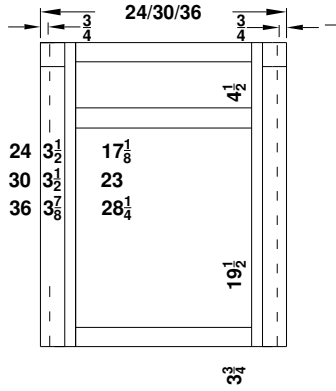

BV2421-/18-
BV/B13021-/18-
BV/B13621-/18-