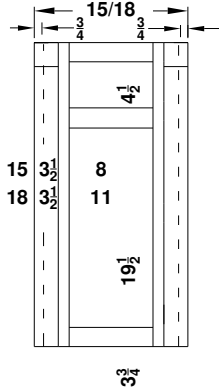

Vanity Specifications-Classic Molding Overlay Collection

Oldham

Face frames rails are 1 7/8" except where noted. Cabinet height is 31 3/8". The sill adds 1" to the width of the cabinet. All Dimensions are shown in inches rounded up or down to the nearest 1/8".

CV1521F/18F
CV1821F/18F
CV1816-

BV2421-/18-
BV3021-/18-
BV3621-/18-

BD3021-/18-
BD3621-/18-
BD4221-/18-

BV4221E/18E

BD4821E/18E
BD5421E/18E
BD6021E/18E

BD5421M/18M
BD6021M/18M

Vanity Specifications-Classic Molding Overlay Collection Oldham

Face frames rails are 1 7/8" except where noted. Cabinet height is 33 1/2". The sill adds 1" to the width of the cabinet. All Dimensions are shown in inches rounded up or down to the nearest 1/8".

BV1521F/18F
BV1821F/18F
BV/B11816-

BV2421-/18-
BV/B13021-/18-
BV/B13621-/18-

BD3021-/18-
BD3621-/18-
BD4221-/18-

BV4221E/18E

BD4821E/18E
BD5421E/18E
BD6021E/18E

BD5421M/18M
BD6021M/18M