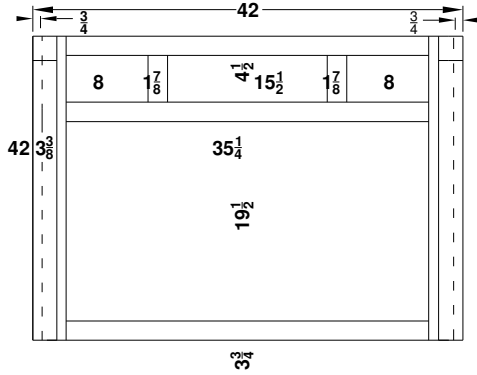

BV4221E/18E