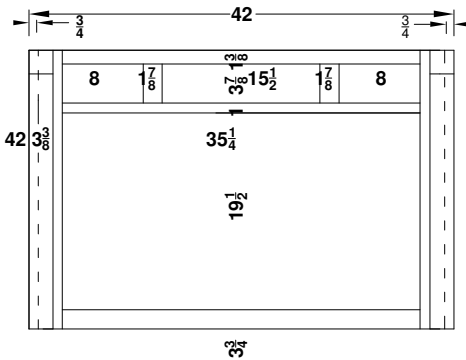

Vanity Specifications-Classic Molding Overlay Collection

Oldham

Face frames rails are 1 7/8" except where noted. Cabinet height is 31 3/8". The sill adds 1" to the width of the cabinet. All Dimensions are shown in inches rounded up or down to the nearest 1/8".

CV1521F/18F
CV1821F/18F
CV1816-

BV2421-/18-
BV3021-/18-
BV3621-/18-

BD3021-/18-
BD3621-/18-
BD4221-/18-

BV4221E/18E

BD4821E/18E
BD5421E/18E
BD6021E/18E

BD5421M/18M
BD6021M/18M

Vanity Specifications-Classic Molding Overlay Collection Oldham

Face frames rails are 1 7/8" except where noted. Cabinet height is 33 1/2". The sill adds 1" to the width of the cabinet. All Dimensions are shown in inches rounded up or down to the nearest 1/8".

BV1521F/18F
BV1821F/18F
BV/B11816-