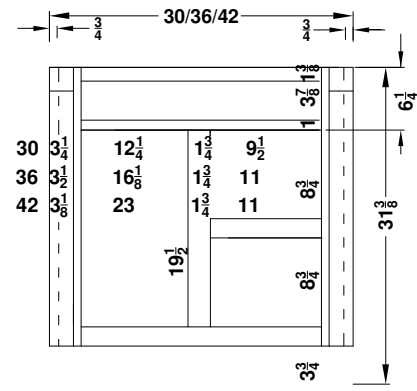

Vanity Specifications-Classic Molding Overlay Collection

Oldham

Face frames rails are 1 7/8" except where noted. Cabinet height is 31 3/8". The sill adds 1" to the width of the cabinet. All Dimensions are shown in inches rounded up or down to the nearest 1/8".

CV1521F/18F
CV1821F/18F
CV1816-

BV2421-/18-
BV3021-/18-
BV3621-/18-

BD3021-/18-
BD3621-/18-
BD4221-/18-

BV4221E/18E

BD4821E/18E
BD5421E/18E
BD6021E/18E

BD5421M/18M
BD6021M/18M

Vanity Specifications-Classic Molding Overlay Collection Oldham

Face frames rails are 1 7/8" except where noted. Cabinet height is 33 1/2". The sill adds 1" to the width of the cabinet. All Dimensions are shown in inches rounded up or down to the nearest 1/8".

BV1521F/18F
BV1821F/18F
BV/B11816-

BV2421-/18-
BV/B13021-/18-
BV/B13621-/18-

BD3021-/18-
BD3621-/18-
BD4221-/18-

BV4221E/18E

BD4821E/18E
BD5421E/18E
BD6021E/18E

BD5421M/18M
BD6021M/18M