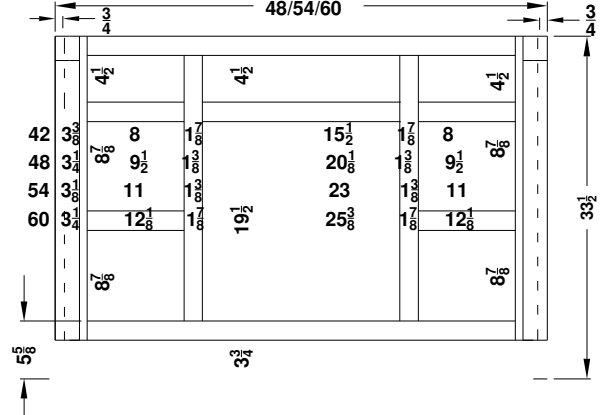

Vanity Specifications-Classic Molding Overlay Collection

Oldham

Face frames rails are 1 7/8" except where noted. Cabinet height is 31 3/8". The sill adds 1" to the width of the cabinet. All Dimensions are shown in inches rounded up or down to the nearest 1/8".

Face frames rails are 1 7/8" except where noted. Cabinet height is 33 1/2". The sill adds 1" to the width of the cabinet. All Dimensions are shown in inches rounded up or down to the nearest 1/8".

BV1521F/18F
BV1821F/18F
BV/B11816-

BV2421-/18-
BV/B13021-/18-
BV/B13621-/18-

BD3021-/18-
BD3621-/18-
BD4221-/18-

BV4221E/18E

BD4821E/18E
BD5421E/18E
BD6021E/18E

BD5421M/18M
BD6021M/18M