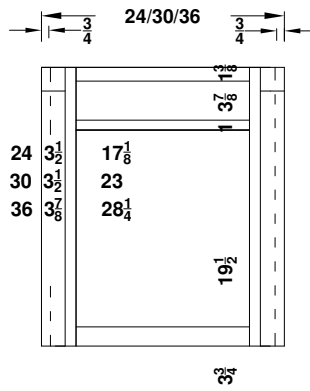

Vanity Specifications-Classic Molding Overlay Collection

Oldham

Face frames rails are 1 7/8" except where noted. Cabinet height is 31 3/8". The sill adds 1" to the width of the cabinet. All Dimensions are shown in inches rounded up or down to the nearest 1/8".

CV1521F/18F
CV1821F/18F
CV1816-

BV2421-/18-
BV3021-/18-
BV3621-/18-

BD3021-/18-
BD3621-/18-
BD4221-/18-

BV4221E/18E

BD4821E/18E
BD5421E/18E
BD6021E/18E

BD5421M/18M
BD6021M/18M

Vanity Specifications-Classic Molding Overlay Collection Oldham

Face frames rails are 1 7/8" except where noted. Cabinet height is 33 1/2". The sill adds 1" to the width of the cabinet. All Dimensions are shown in inches rounded up or down to the nearest 1/8".

BV1521F/18F
BV1821F/18F
BV/B11816-