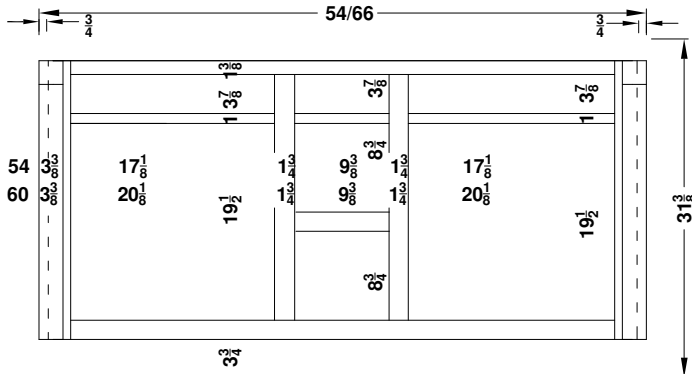

Vanity Specifications-Classic Molding Overlay Collection

Oldham

Face frames rails are 1 7/8" except where noted. Cabinet height is 31 3/8". The sill adds 1" to the width of the cabinet. All Dimensions are shown in inches rounded up or down to the nearest 1/8".

CV1521F/18F
CV1821F/18F
CV1816-

BV2421-/18-
BV3021-/18-
BV3621-/18-

BD3021-/18-
BD3621-/18-
BD4221-/18-

BV4221E/18E

BD4821E/18E
BD5421E/18E
BD6021E/18E

BD5421M/18M
BD6021M/18M

Vanity Specifications-Classic Molding Overlay Collection Oldham

Face frames rails are 1 7/8" except where noted. Cabinet height is 33 1/2". The sill adds 1" to the width of the cabinet. All Dimensions are shown in inches rounded up or down to the nearest 1/8".

BV1521F/18F
BV1821F/18F
BV/B11816-