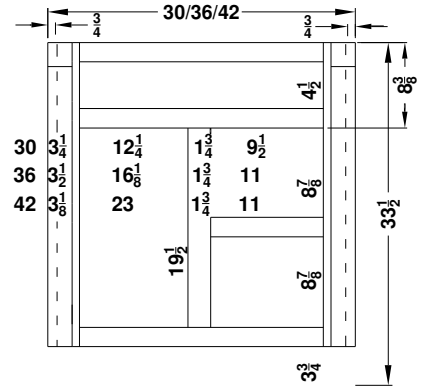

Vanity Specifications-Classic Molding Overlay Collection

Oldham

Face frames rails are 1 7/8" except where noted. Cabinet height is 31 3/8". The sill adds 1" to the width of the cabinet. All Dimensions are shown in inches rounded up or down to the nearest 1/8".

Face frames rails are 1 7/8" except where noted. Cabinet height is 33 1/2". The sill adds 1" to the width of the cabinet. All Dimensions are shown in inches rounded up or down to the nearest 1/8".

BV1521F/18F
BV1821F/18F
BV/B11816-

BV2421-/18-
BV/B13021-/18-
BV/B13621-/18-

BD3021-/18-
BD3621-/18-
BD4221-/18-

BV4221E/18E

BD4821E/18E
BD5421E/18E
BD6021E/18E

BD5421M/18M
BD6021M/18M