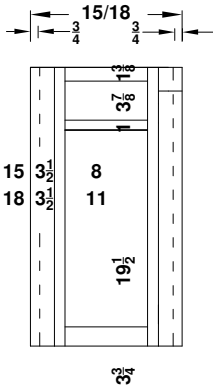

Vanity Specifications-Classic Molding Overlay Collection

Oldham

Face frames rails are 1 7/8" except where noted. Cabinet height is 31 3/8". The sill adds 1" to the width of the cabinet. All Dimensions are shown in inches rounded up or down to the nearest 1/8".

CV1521F/18F
CV1821F/18F
CV1816-

BV2421-/18-
BV3021-/18-
BV3621-/18-

BD3021-/18-
BD3621-/18-
BD4221-/18-

BV4221E/18E

BD4821E/18E
BD5421E/18E
BD6021E/18E

BD5421M/18M
BD6021M/18M

Vanity Specifications-Classic Molding Overlay Collection Oldham

Face frames rails are 1 7/8" except where noted. Cabinet height is 33 1/2". The sill adds 1" to the width of the cabinet. All Dimensions are shown in inches rounded up or down to the nearest 1/8".

BV1521F/18F
BV1821F/18F
BV/B11816-

BV2421-/18-
BV/B13021-/18-
BV/B13621-/18-

BD3021-/18-
BD3621-/18-
BD4221-/18-

BV4221E/18E

BD4821E/18E
BD5421E/18E
BD6021E/18E

BD5421M/18M
BD6021M/18M