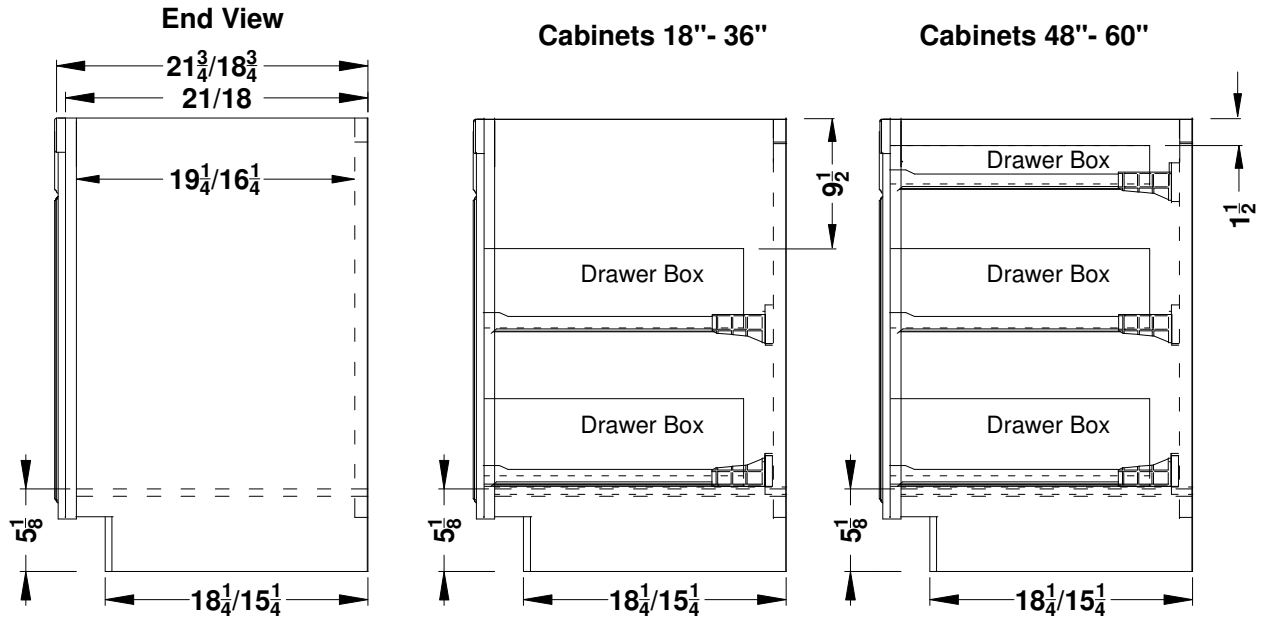

# Cabinet End & Drawer Box Specifications

### Oldham

Cabinet height is 31 3/8". All Dimensions are shown in inches rounded up or down to the nearest 1/8".

- Drawer box widths are approximately 1" smaller than the drawer opening is.
- The inside dimensions are 1" smaller than out side dimensions.
- The 18" deep cabinet has a 14 1/2" long drawer box, the 21" cabinet has 17 1/2" long drawer box .