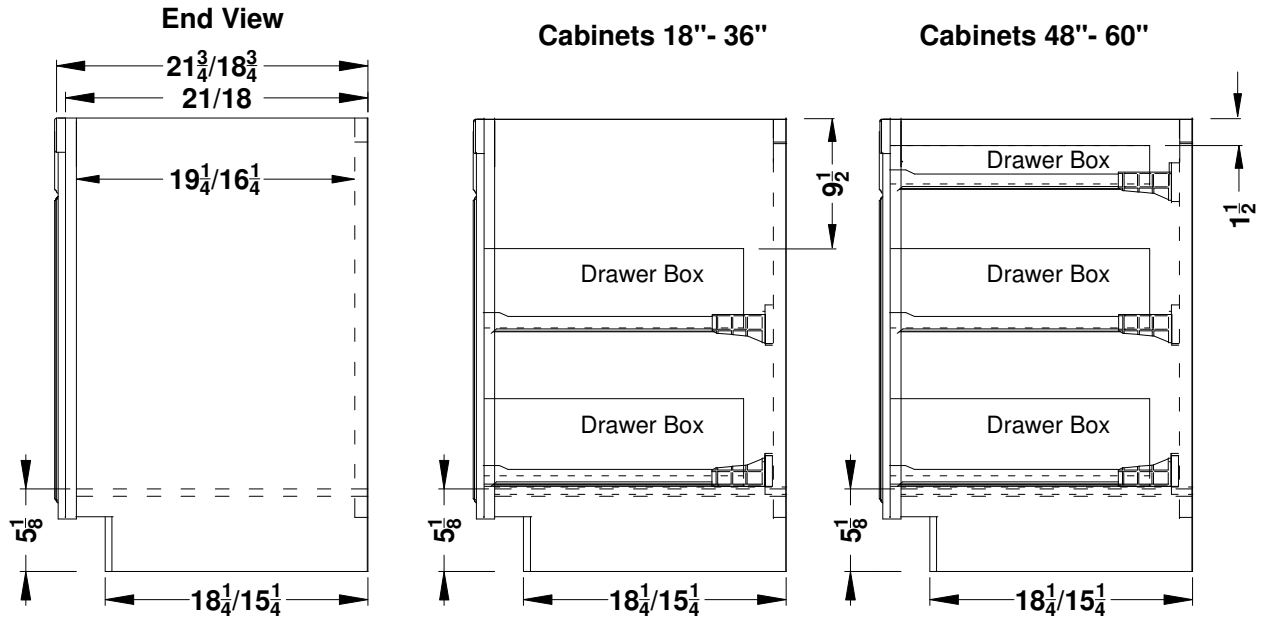

Cabinet End & Drawer Box Specifications

Classic Molding Overlay Collection

Oldham

Cabinet height is 31 3/8". All Dimensions are shown in inches rounded up or down to the nearest 1/8".

- Drawer box widths are approximately 1" smaller than the drawer opening is.
- The inside dimensions are 1" smaller than out side dimensions.
- The 18" deep cabinet has a 14 1/2" long drawer box, the 21" cabinet has 17 1/2" long drawer box .