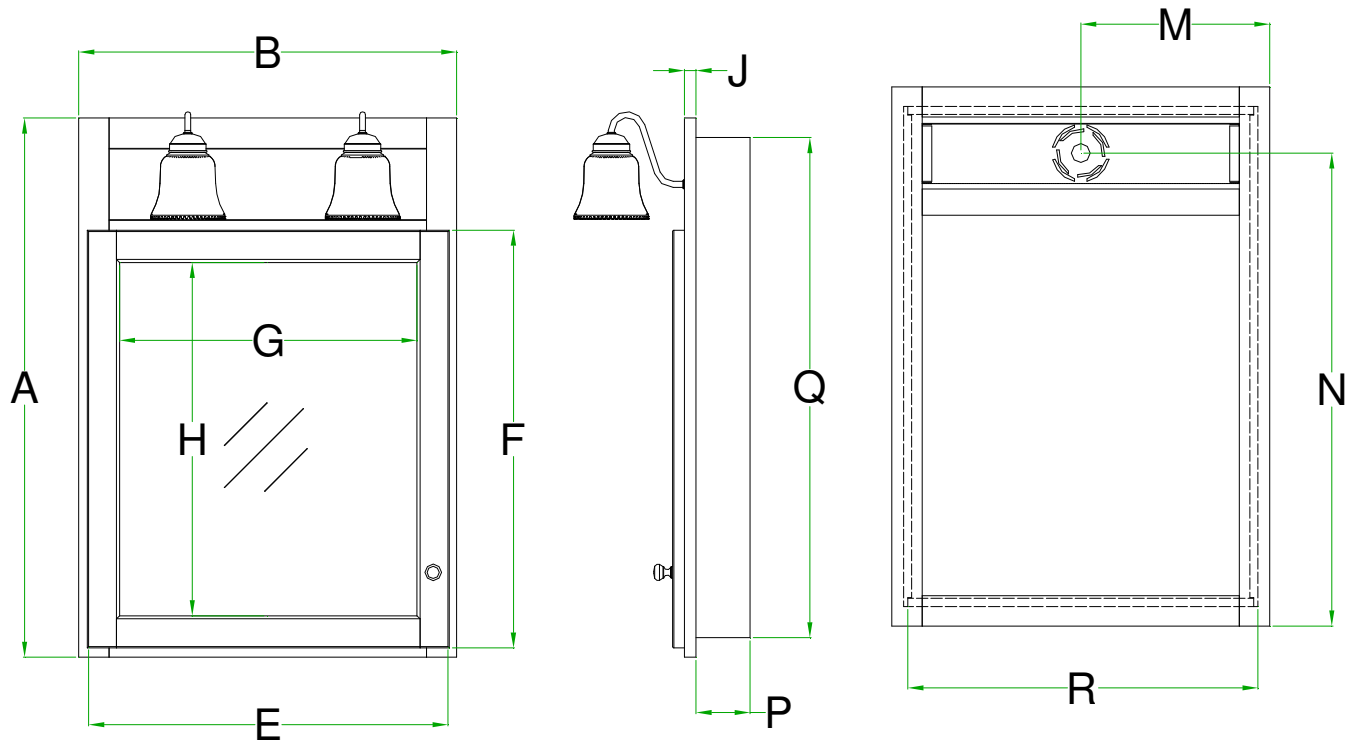

Recessed Mirrored Cabinet With Lights Specifications

Overlay Collections

Coventry, Dover and Jasper

	Cabinet Width		Door		Mirror		Cab Depth J	Electric		Recessed		
	Height A	Width B	Width E	Height F	Width G	Height H		Width M	Height N	Depth P	Height Q	Width R
BM18RG-	30 7/8	18	12 1/2	21 1/4	8	17 1/4	3/4"	9	24	3 1/2	29 1/2	15 15/16
BM24RG-	33 1/2	24	21 1/4	25	16 1/2	20 1/4	3/4"	12	30	3 1/2	31 13/16	21 15/16