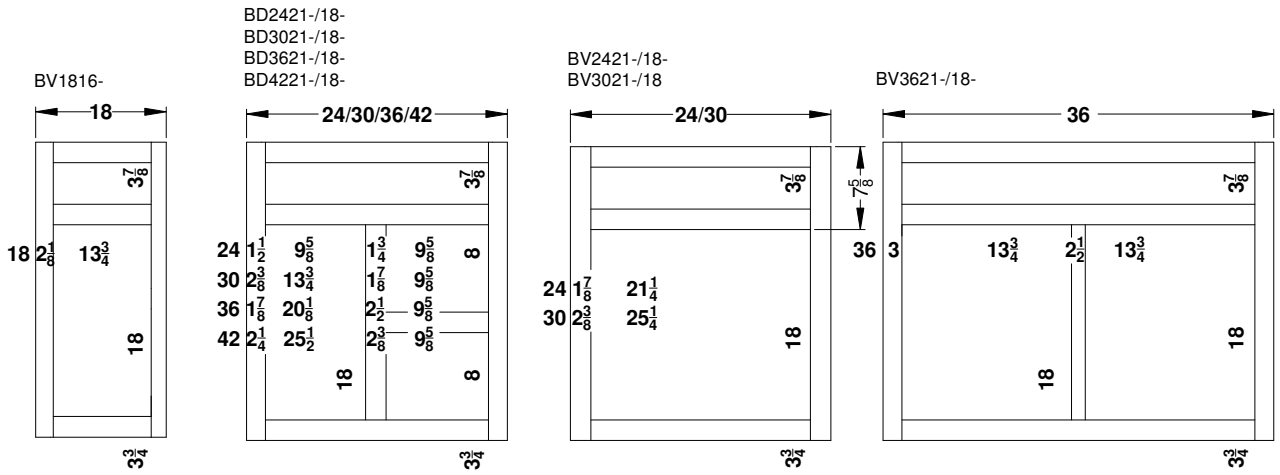

Vanity Specifications

Pioneer

Face frames stiles are 1 1/2" and rails are 13/8" except where noted. Cabinet height is 31 3/8". All Dimensions are shown in inches rounded up or down to the nearest 1/8".

- Drawer box widths are approximately 1" smaller than the drawer opening is.
- The inside dimensions are 1" smaller than out side dimensions.
- The 18" deep cabinet has a 14 1/2" long drawer box, the 21" cabinet has 17 1/2" long drawer box .