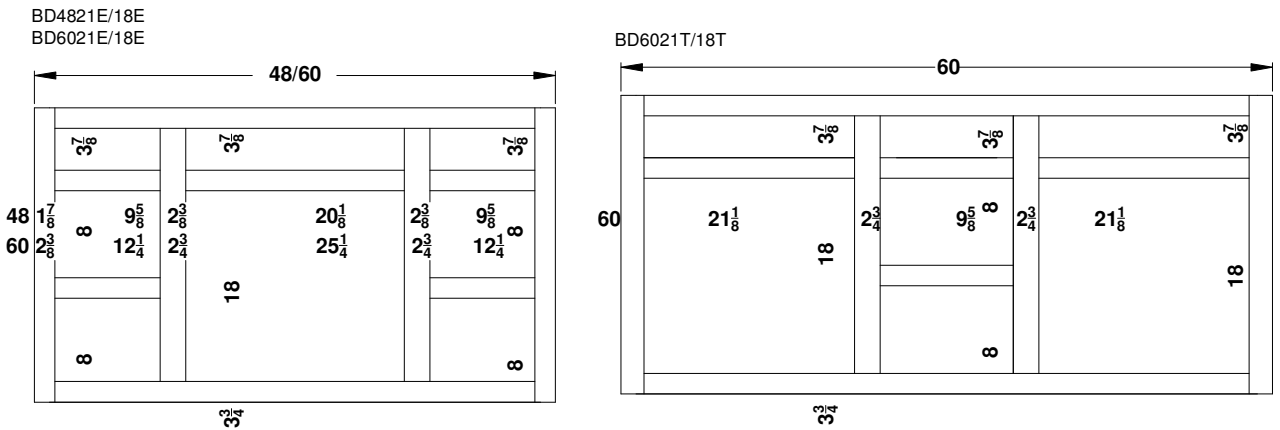

Vanity Specifications

Pioneer

Face frames stiles are 1 1/2" and rails are 13/8" except where noted. Cabinet height is 31 3/8". All Dimensions are shown in inches rounded up or down to the nearest 1/8".

- Drawer box widths are approximately 1" smaller than the drawer opening is.
- The inside dimensions are 1" smaller than out side dimensions.
- The 18" deep cabinet has a 14 1/2" long drawer box, the 21" cabinet has 17 1/2" long drawer box .