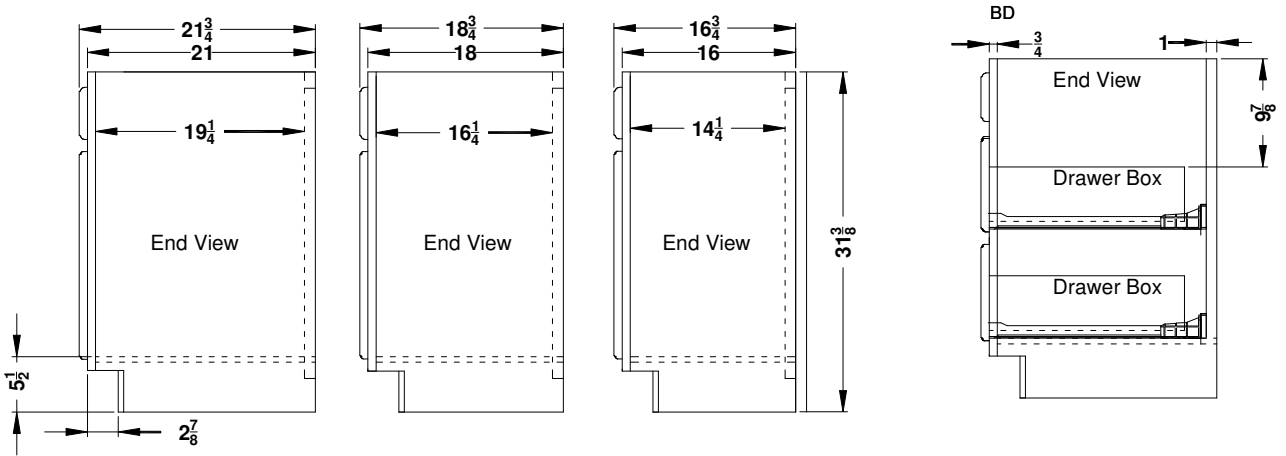

Vanity Specifications

Pioneer

Face frames stiles are 1 1/2" and rails are 13/8" except where noted. Cabinet height is 31 3/8". All Dimensions are shown in inches rounded up or down to the nearest 1/8".

- Drawer box widths are approximately 1" smaller than the drawer opening is.
- The inside dimensions are 1" smaller than out side dimensions.
- The 18" deep cabinet has a 14 1/2" long drawer box, the 21" cabinet has 17 1/2" long drawer box .