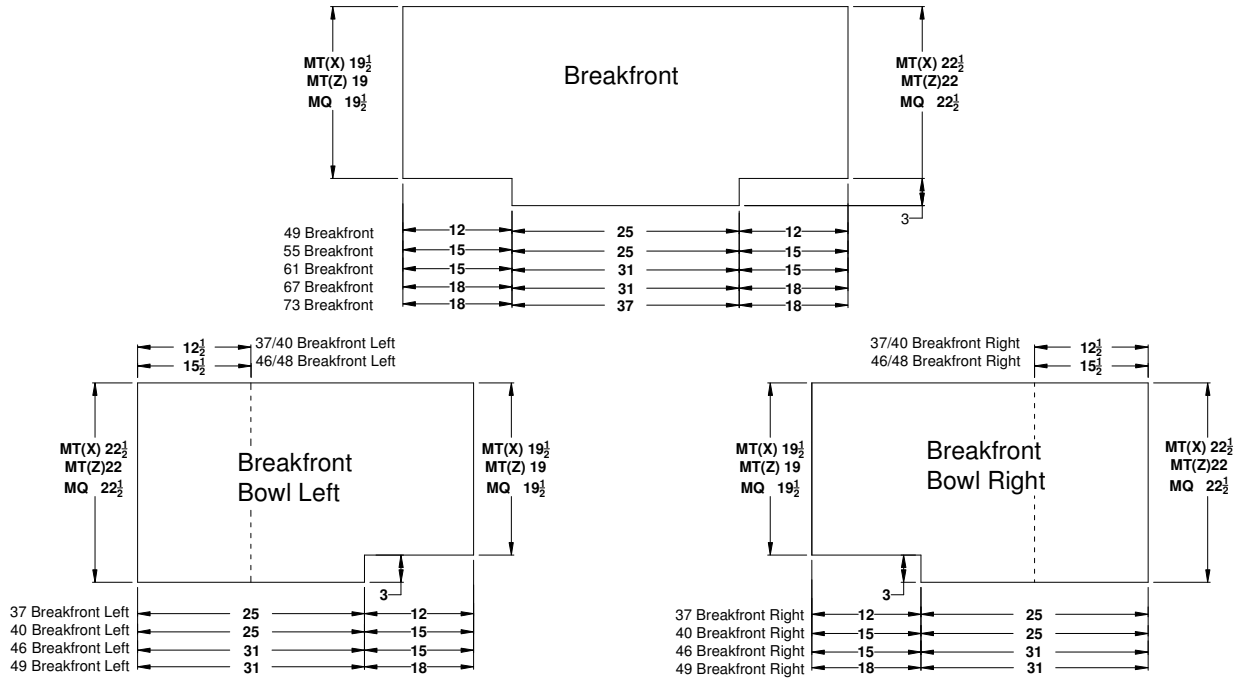

Breakfront Top Specifications All Premier and Classic Collection

Quartz and Cultured Marble Tops

These dimensions only match the breakfront vanities listed in this catalog.

Wood Tops