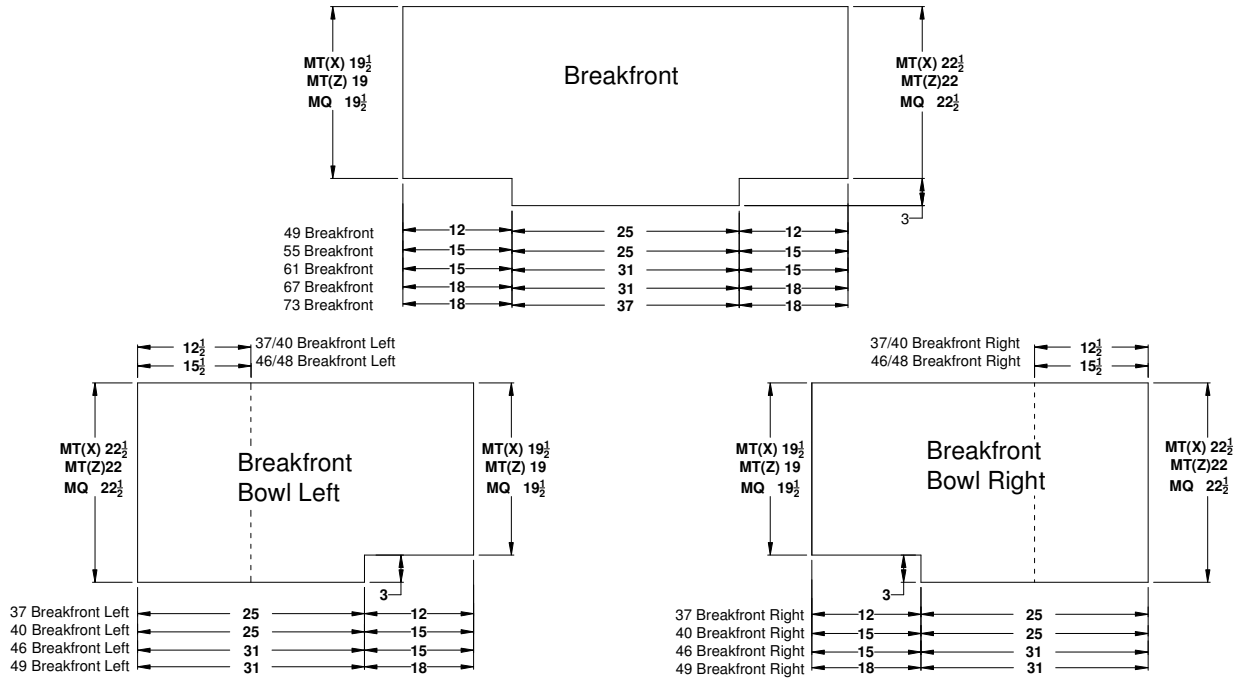

Breakfront Top Specifications All Premier and Royale Collection

Quartz and Cultured Marble Tops

These dimensions only match the breakfront vanities listed in this catalog.

Wood Tops