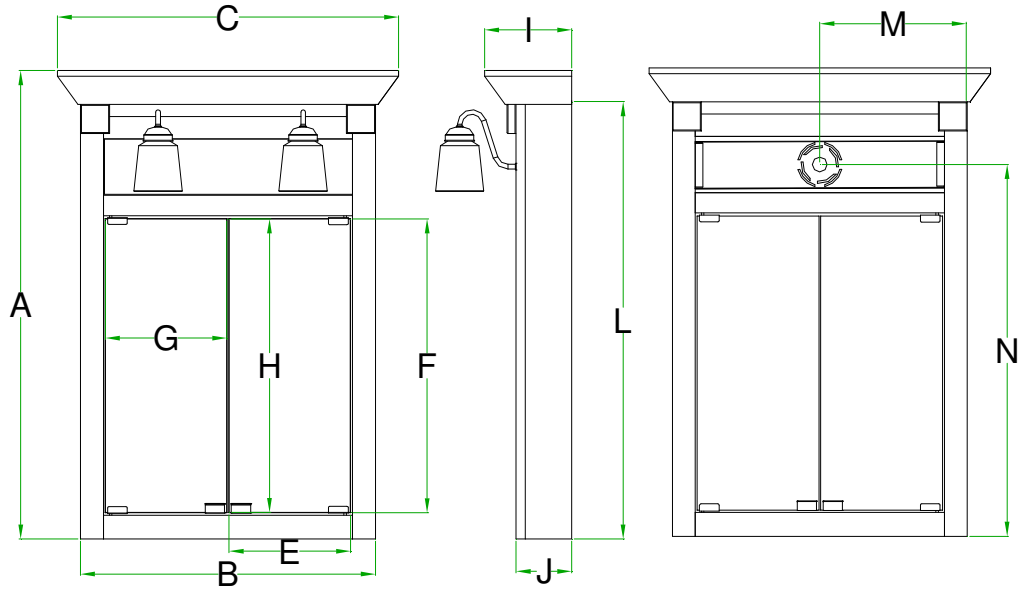

# Lighted and non-lighted Bi-View Cabinet Specifications

### Tuscany and Ulverston

With Lights

	Cab/w Crown		Crown	Sill	Door		Mirror		Crown	Cab	Sill	Cab	Electric	
	Height A	Width B	Width C	Width D	Width E	Height F	Width G	Height H	Depth I	Depth J	Depth K	Height L	Width M	Height N
BM24BG-	37	24	26 1/2	NA	9 7/8	23 7/8	23 7/8	9 7/8	6 1/2	4 3/8	NA	35 3/8	12	30 1/4

	Cab/w Crown		Crown	Sill	Door		Mirror		Crown	Cab	Sill	Cab	Electric	
	Height A	Width B	Width C	Width D	Width E	Height F	Width G	Height H	Depth I	Depth J	Depth K	Height L	Width M	Height N
BM24BV-	30 3/4	24	26 1/2	NA	9 7/8	23 7/8	23 7/8	9 7/8	6 1/2	4 3/8	NA	29	NA	NA