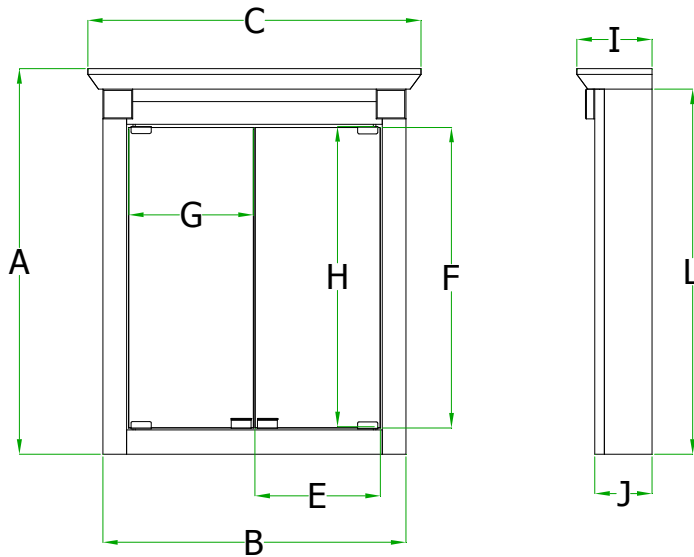

# Lighted and non-lighted Bi-View Cabinet Specifications

### Tuscany and Ulverston

With Lights

	Cab/w Crown		Crown	Sill	Door		Mirror		Crown	Cab	Sill	Cab	Electric	
	Height A	Width B	Width C	Width D	Width E	Height F	Width G	Height H	Depth I	Depth J	Depth K	Height L	Width M	Height N
BM24BG-	37	24	26 1/2	NA	9 7/8	23 7/8	23 7/8	9 7/8	6 1/2	4 3/8	NA	35 3/8	12	30 1/4

	Cab/w Crown		Crown	Sill	Door		Mirror		Crown	Cab	Sill	Cab	Electric	
	Height A	Width B	Width C	Width D	Width E	Height F	Width G	Height H	Depth I	Depth J	Depth K	Height L	Width M	Height N
BM24BV-	30 3/4	24	26 1/2	NA	9 7/8	23 7/8	23 7/8	9 7/8	6 1/2	4 3/8	NA	29	NA	NA