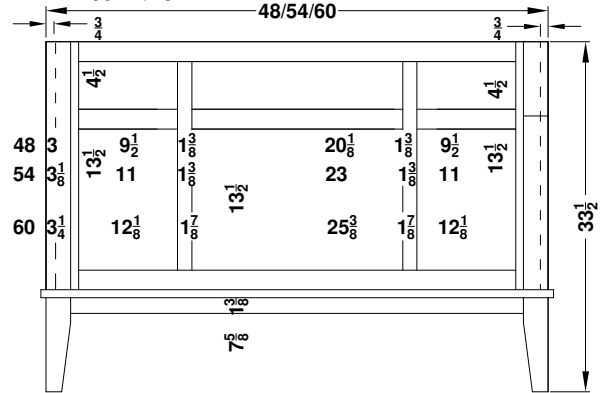

Dresser Specifications-Molding Overlay Collections

Tuscany and Ulverston

Face frame rails are 1 7/8" except where noted. Cabinet height is 33 1/2". The sill adds 1" to the width of the cabinet. All Dimensions are shown in inches rounded up or down to the nearest 1/8".

DV2421-/18-
DV2721-/18-
DV3021-/18-
DV3621-/18-

DV4221E/18E

DD4221E/18E
DD4821E/18E
DD5421E/18E
DD6021E/18E

DV4821-/18-
DV5421-/18-
DV6021-/18-

DD6021M/18M