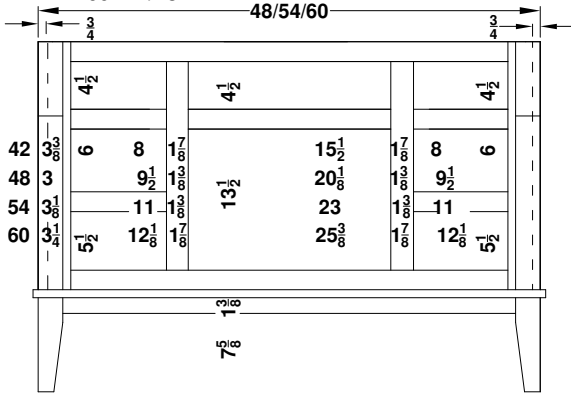

Dresser Specifications-Molding Overlay Collections

Tuscany and Ulverston

Face frame rails are 1 7/8" except where noted. Cabinet height is 33 1/2". The sill adds 1" to the width of the cabinet. All Dimensions are shown in inches rounded up or down to the nearest 1/8".

DV2421-/18-
DV2721-/18-
DV3021-/18-
DV3621-/18-

DV4221E/18E

DD4221E/18E
DD4821E/18E
DD5421E/18E
DD6021E/18E

DV4821-/18-
DV5421-/18-
DV6021-/18-

DD6021M/18M