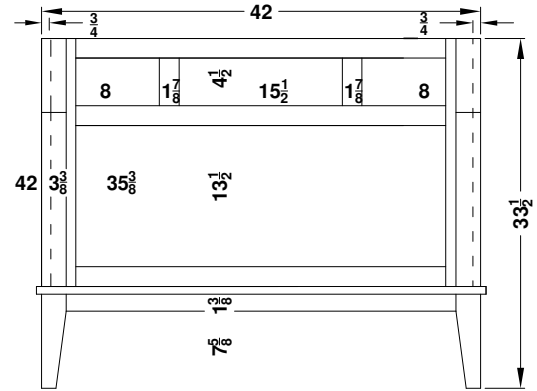

Dresser Specifications-Molding Overlay Collections

Tuscany and Ulverston

Face frame rails are 1 7/8" except where noted. Cabinet height is 33 1/2". The sill adds 1" to the width of the cabinet. All Dimensions are shown in inches rounded up or down to the nearest 1/8".

DV2421-/18-
DV2721-/18-
DV3021-/18-
DV3621-/18-

DV4221E/18E

DD4221E/18E
DD4821E/18E
DD5421E/18E
DD6021E/18E

DV4821-/18-
DV5421-/18-
DV6021-/18-

DD6021M/18M