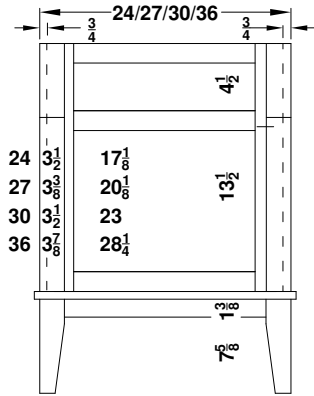

Dresser Specifications-Molding Overlay Collections

Tuscany and Ulverston

Face frame rails are 1 7/8" except where noted. Cabinet height is 33 1/2". The sill adds 1" to the width of the cabinet. All Dimensions are shown in inches rounded up or down to the nearest 1/8".

DV2421-/18-
DV2721-/18-
DV3021-/18-
DV3621-/18-