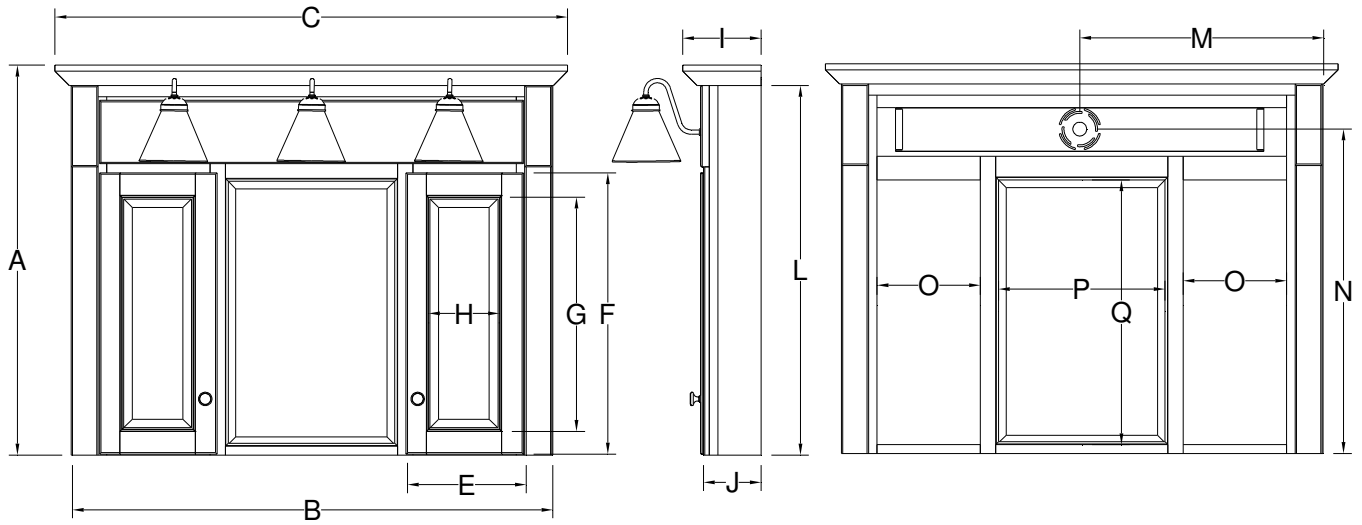

Mirrored Cabinet with Lights Specifications

Molding Overlay Collections

Tuscany and Ulverston

Two Door Cabinets

	Cabinet		Crown	Sill	Door		Mirror		Crown	Cab	Sill	Cab	Electric		Storage	Center Mirror	
	Height A	Width B	Width C	Width D	Width E	Height F	Height G	Width H	Depth I	Depth J	Depth K	Height L	Width M	Height N	Width O	Width P	Height Q
BM42PL-	37 5/8	42	44 1/2	NA	10 1/2	28 3/4	24 3/4	6 1/2	6 1/2	5 1/4	NA	36	21	32 1/2	9	15 3/4	29 3/8
BM48PL-	37 5/8	48	50 1/2	NA	14 1/2	28 3/4	24 3/4	10 1/2	6 1/2	5 1/4	NA	36	24	32 1/2	11	15 3/4	29 3/8

Note: The 48" cabinet will have 4 light globes.