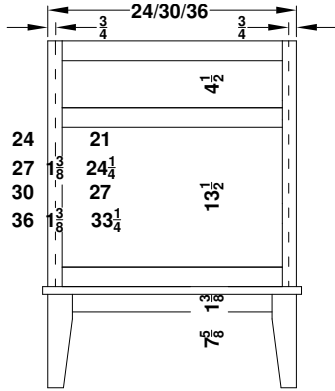

Dresser Specifications-Overlay Collections

Bedford, Quentin and Revere

Face frame stiles are 1 1/2" and rails are 1 7/8" except where noted. Cabinet height is 33 1/2". The sill adds 1" to the width of the cabinet. All Dimensions are shown in inches rounded up or down to the nearest 1/8".

DV2421-/18-
DV3021-/18-
DV3621-/18-