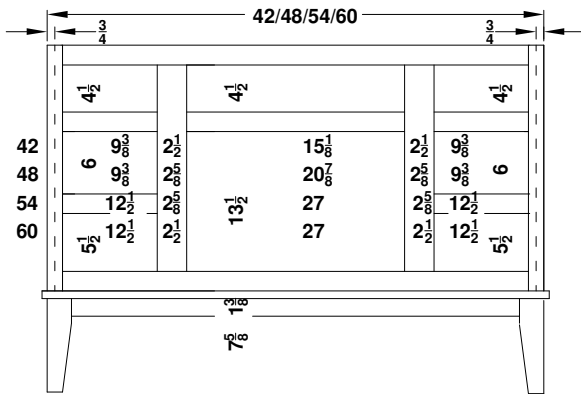

## Bedford, Quentin and Revere

Face frame stiles are 1 1/2" and rails are 1 7/8" except where noted. Cabinet height is 33 1/2". The sill adds 1" to the width of the cabinet. All Dimensions are shown in inches rounded up or down to the nearest 1/8".

DV2421-/18-  
DV3021-/18-  
DV3621-/18-

DV3621E/18E

DD4221E/18E  
DD4821E/18E  
DD5421E/18E  
DD6021E/18E

DV4821-/18-  
DV5421-/18-  
DV6021-/18-

DD6021O/18O