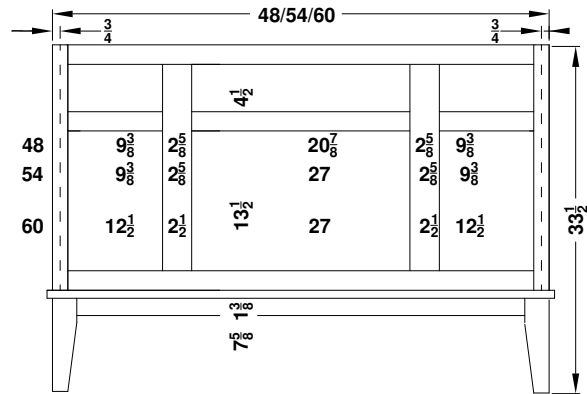

## Bedford, Quentin and Revere

Face frame stiles are 1 1/2" and rails are 1 7/8" except where noted. Cabinet height is 33 1/2". The sill adds 1" to the width of the cabinet. All Dimensions are shown in inches rounded up or down to the nearest 1/8".

DV2421-/18-  
DV3021-/18-  
DV3621-/18-

DV3621E/18E

DD4221E/18E  
DD4821E/18E  
DD5421E/18E  
DD6021E/18E

DV4821-/18-  
DV5421-/18-  
DV6021-/18-

DD6021O/18O