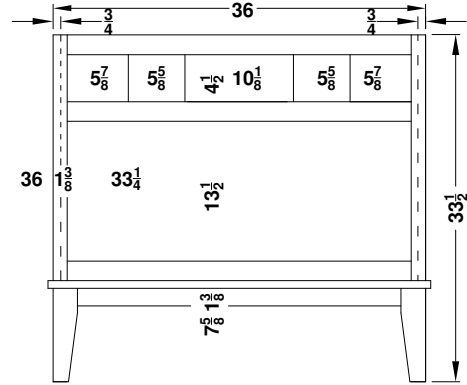

DV3621E/18E