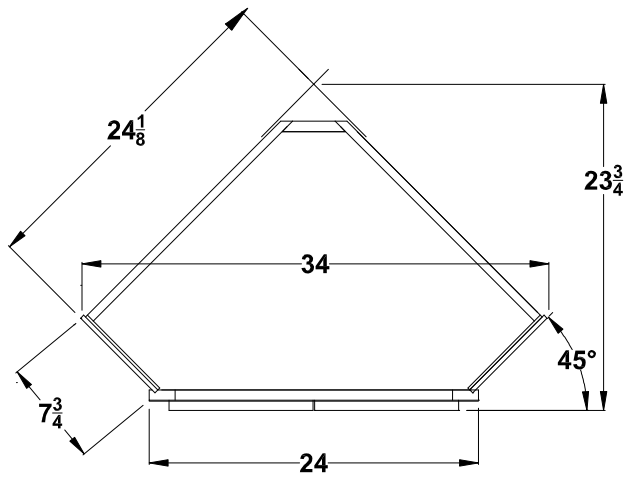

# Corner Vanity Specifications-Royale Overlay Collections Bedford, Quentin and Revere

Face frames stiles are 1 1/2" and rails are 1 3/8" except where noted. Cabinet height is 33 1/2". All Dimensions are shown in inches rounded up or down to the nearest 1/8".