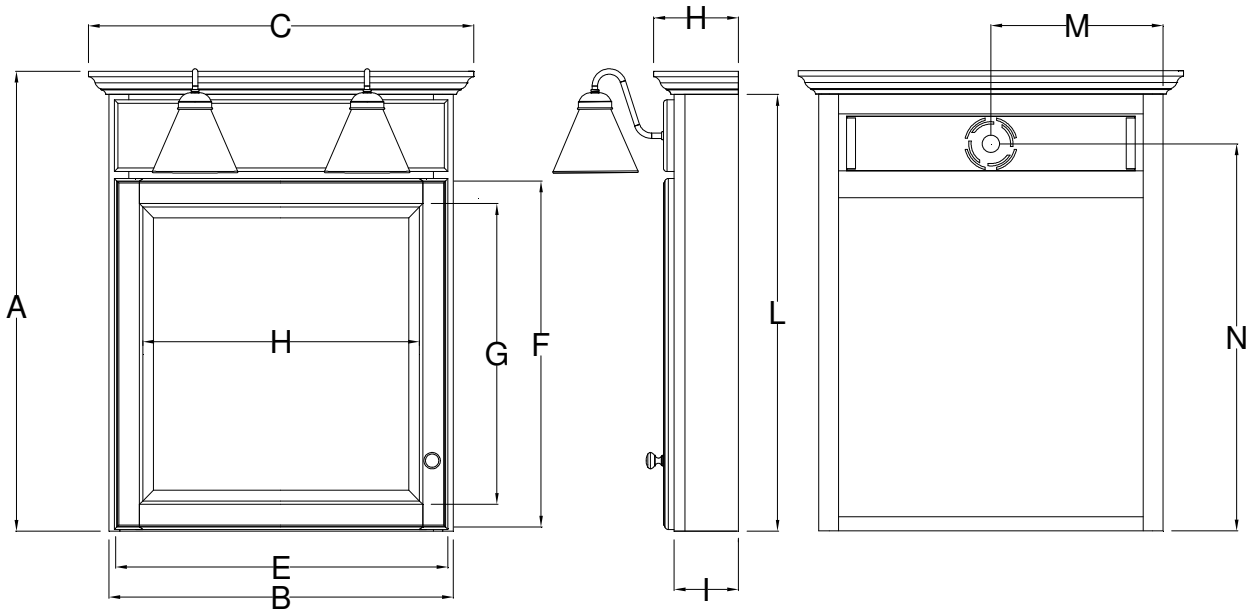

Mirrored Cabinet with Lights Specifications

Overlay Collections

Bedford, Quentin and Revere

One Door Cabinets

| | Cabinet | | Crown | Sill | Door | | Mirror | | Crown | Cab | Sill | Cab | Electric | |
|---------|-------------|------------|------------|------------|------------|-------------|-------------|------------|------------|------------|------------|-------------|------------|-------------|
| | Height A | Width B | Width C | Width D | Width E | Height F | Height G | Width H | Depth I | Depth J | Depth K | Height L | Width M | Height N |
| BM18PLL | 36 7/8 | 18 | 20 1/2 | NA | 17 1/4 | 28 3/4 | 24 3/4 | 13 1/4 | 5 3/4 | 4 1/2 | NA | 35 1/4 | 9 | 31 3/4 |
| BM24PLL | 36 7/8 | 24 | 26 1/2 | NA | 23 1/4 | 28 3/4 | 24 3/4 | 18 5/8 | 5 3/4 | 4 1/2 | NA | 35 1/4 | 12 | 31 3/4 |

Two Door Cabinets

| | Cabinet | | Crown | Sill | Door | | Mirror | | Crown | Cab | Sill | Cab | Electric | |
|---------|-------------|------------|------------|------------|------------|-------------|-------------|------------|------------|------------|------------|-------------|------------|-------------|
| | Height A | Width B | Width C | Width D | Width E | Height F | Height G | Width H | Depth I | Depth J | Depth K | Height L | Width M | Height N |
| BM30PL- | 36 7/8 | 30 | 32 1/2 | NA | 14 1/2 | 28 3/4 | 24 3/4 | 12 1/2 | 5 3/4 | 4 1/2 | NA | 35 1/4 | 15 | 31 3/4 |