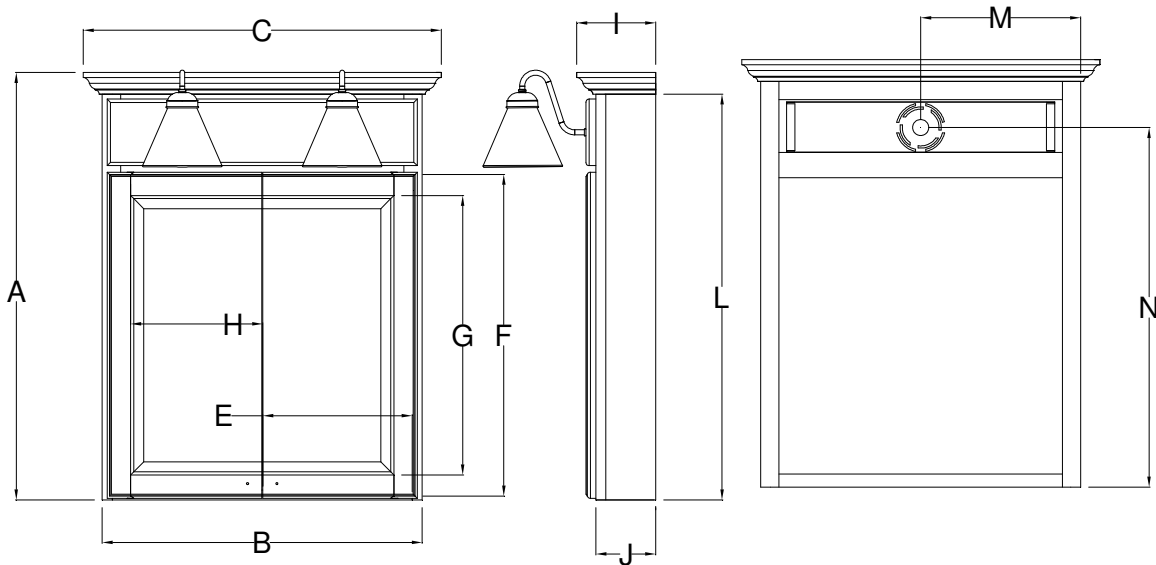

Mirrored Cabinet with Lights Specifications

Overlay Collections

Bedford, Quentin and Revere

One Door Cabinets

| | Cabinet | | Crown | Sill | Door | | Mirror | | Crown | Cab | Sill | Cab | Electric | |
|---------|-------------|------------|------------|------------|------------|-------------|-------------|------------|------------|------------|------------|-------------|------------|-------------|
| | Height A | Width B | Width C | Width D | Width E | Height F | Height G | Width H | Depth I | Depth J | Depth K | Height L | Width M | Height N |
| BM18PLL | 36 7/8 | 18 | 20 1/2 | NA | 17 1/4 | 28 3/4 | 24 3/4 | 13 1/4 | 5 3/4 | 4 1/2 | NA | 35 1/4 | 9 | 31 3/4 |
| BM24PLL | 36 7/8 | 24 | 26 1/2 | NA | 23 1/4 | 28 3/4 | 24 3/4 | 18 5/8 | 5 3/4 | 4 1/2 | NA | 35 1/4 | 12 | 31 3/4 |

Two Door Cabinets

| | Cabinet | | Crown | Sill | Door | | Mirror | | Crown | Cab | Sill | Cab | Electric | |
|---------|-------------|------------|------------|------------|------------|-------------|-------------|------------|------------|------------|------------|-------------|------------|-------------|
| | Height A | Width B | Width C | Width D | Width E | Height F | Height G | Width H | Depth I | Depth J | Depth K | Height L | Width M | Height N |
| BM30PL- | 36 7/8 | 30 | 32 1/2 | NA | 14 1/2 | 28 3/4 | 24 3/4 | 12 1/2 | 5 3/4 | 4 1/2 | NA | 35 1/4 | 15 | 31 3/4 |