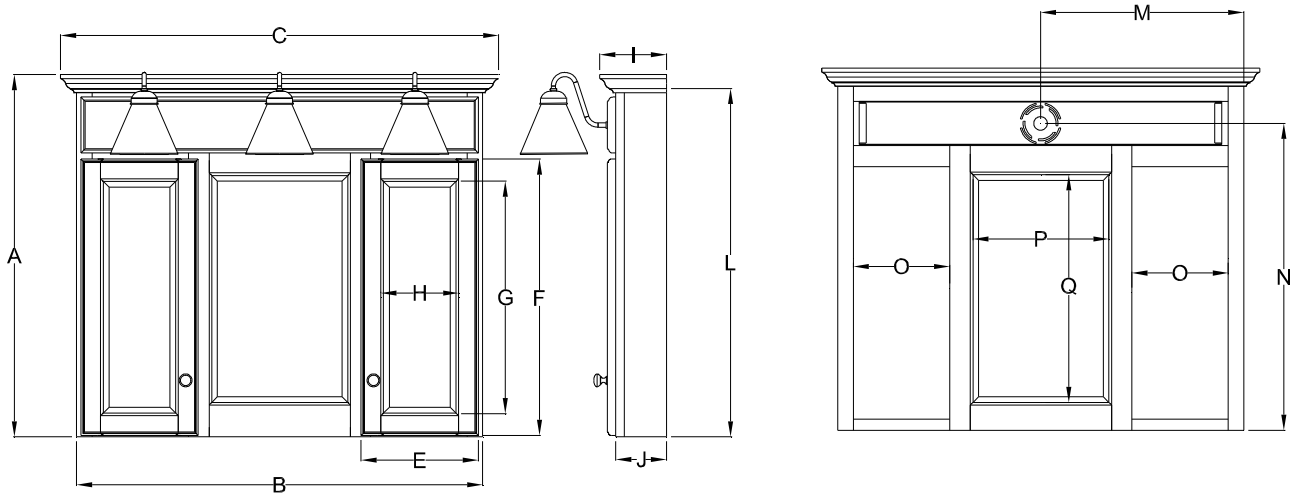

Note: The 30" cabinet will have 3 light globes.

Mirrored Cabinet with Lights Specifications

Overlay Collections

Bedford, Quentin and Revere

Two Door Cabinets

| | Cabinet | | Crown | | Sill | | Door | | Mirror | | Crown | | Cab | | Sill | | Cab | | Electric | | Storage | Center Mirror | |
|---------|-------------|------------|------------|------------|------------|-------------|-------------|------------|------------|------------|------------|-------------|------------|-------------|------------|------------|-------------|--|----------|--|---------|---------------|--|
| | Height A | Width B | Width C | Width D | Width E | Height F | Height G | Width H | Depth I | Depth J | Depth K | Height L | Width M | Height N | Width O | Width P | Height Q | | | | | | |
| BM36PL- | 36 7/8 | 36 | 38 1/2 | NA | 10 1/2 | 28 3/4 | 24 3/4 | 6 7/8 | 6 5/8 | 4 1/2 | NA | 35 1/4 | 18 | 31 3/4 | 8 1/2 | 15 3/4 | 29 3/8 | | | | | | |
| BM42PL- | 36 7/8 | 42 | 44 1/2 | NA | 13 1/8 | 28 3/4 | 24 3/4 | 9 1/4 | 6 5/8 | 4 1/2 | NA | 35 1/4 | 21 | 31 3/4 | 11 5/8 | 15 3/4 | 29 3/8 | | | | | | |
| BM48PL- | 36 7/8 | 48 | 50 1/2 | NA | 13 1/8 | 28 3/4 | 24 3/4 | 9 1/4 | 6 5/8 | 4 1/2 | NA | 35 1/4 | 24 | 31 3/4 | 11 5/8 | 21 5/8 | 29 3/8 | | | | | | |