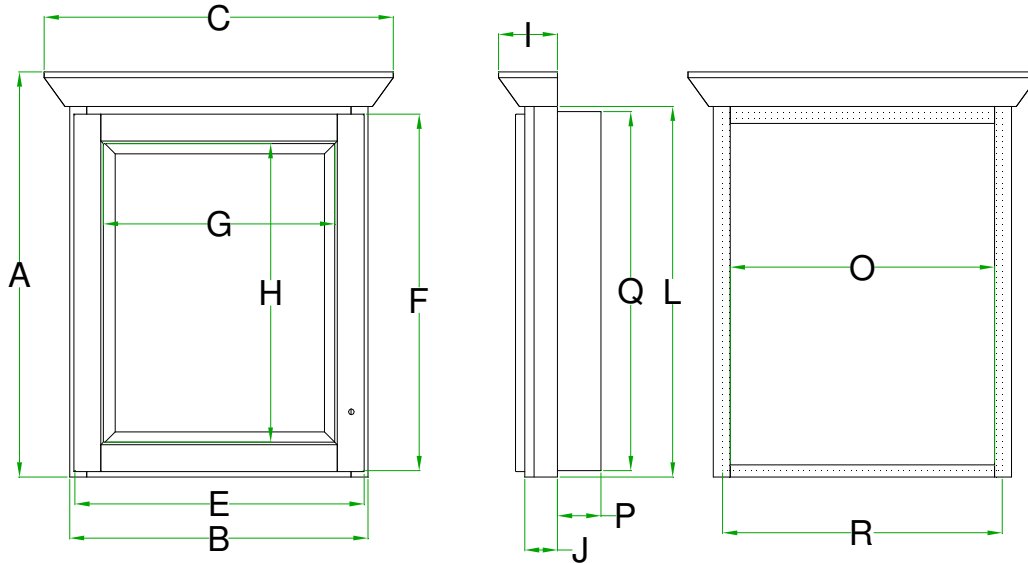

# Semi-Recessed Mirrored Cabinet Specifications

#### One Door Cabinets

	Cabinet		Crown	Sill	Door		Mirror		Crown	Cab	Sill	Cab	Electric		Recessed		
	Height A	Width B	Width C	Width D	Width E	Height F	Width G	Height H	Depth I	Depth J	Depth K	Height L	Width M	Height N	Depth P	Height Q	Width R
BM24RSL	36 7/8	24	26 1/2	NA	23 1/4	28 3/4	19 1/4	24 3/4	3 7/8	2 5/8	NA	35 1/8	12	31 3/4	3 1/2	28 3/8	22 1/4
BM24RSR	36 7/8	24	26 1/2	NA	23 1/4	28 3/4	19 1/4	24 3/4	3 7/8	2 5/8	NA	35 1/8	12	31 3/4	3 1/2	28 3/8	22 1/4

#### Two Door Cabinets

	Cabinet		Crown	Sill	Door		Mirror		Crown	Cab	Sill	Cab	Electric		Recessed		
	Height A	Width B	Width C	Width D	Width E	Height F	Width G	Height H	Depth I	Depth J	Depth K	Height L	Width M	Height N	Depth P	Height Q	Width R
BM30RS-	36 7/8	30	32 1/2	NA	14 1/2	28 3/4	12 5/8	24 3/4	3 7/8	2 5/8	NA	35 1/8	15	31 3/4	3 1/2	28 3/8	28 3/8