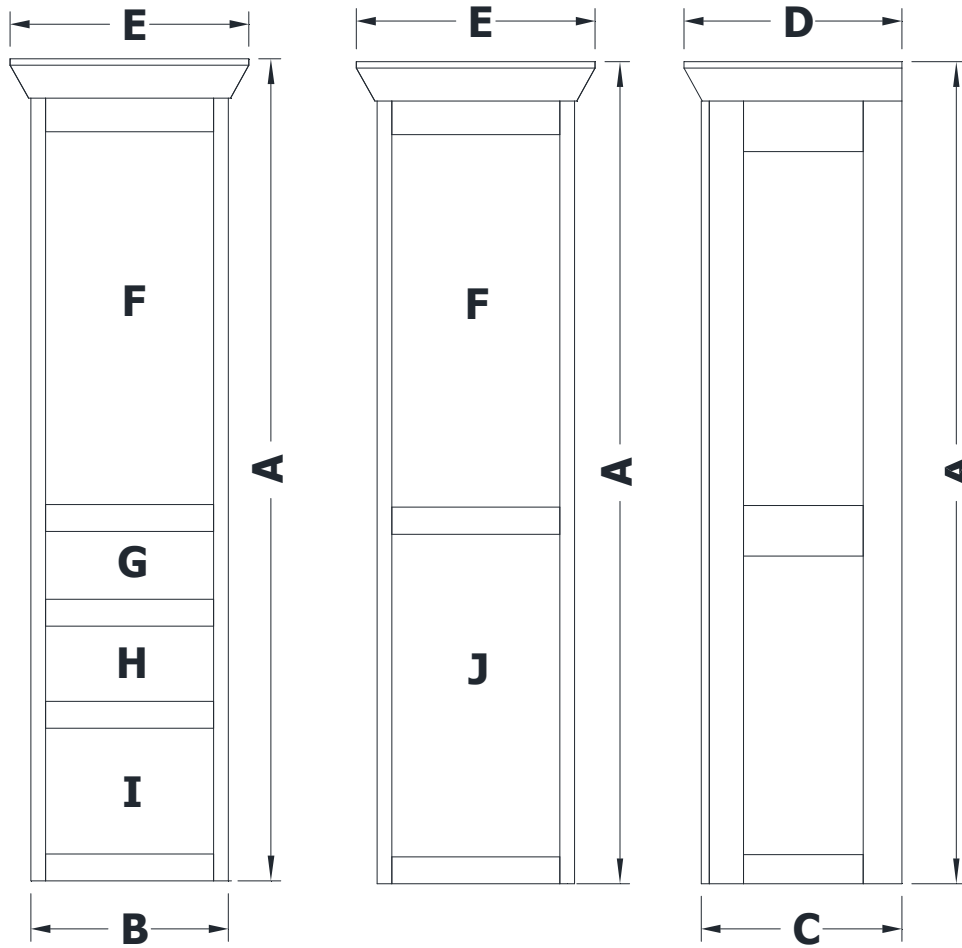

Linen Towers

Premier Overlay Collections

Ashford, Gentry, Lambiere and Valencia

All Dimensions are shown in inches rounded up or down to the nearest 1/8".

*Model #	A	B	C	D	E	F	G	H	I	J
JT1818D	57 1/4"	18"	18 3/4"	20"	21 3/4"	26 1/8"	4 5/8"	5 1/4"	8 3/4"	NA
JT1818L	57 1/4"	18"	18 3/4"	20"	21 3/4"	25 3/4"	NA	NA	NA	22 3/4"
JT1815L	57 1/4"	18"	15 3/4"	17"	21 3/4"	25 3/4"	NA	NA	NA	22 3/4"
JT1812L	57 1/4"	18"	12 3/4"	14"	21 3/4"	25 3/4"	NA	NA	NA	22 3/4"
JT1808L	57 1/4"	18"	8 3/4"	10"	21 3/4"	25 3/4"	NA	NA	NA	22 3/4"

*Position 5 & 6 of the model number represent the depth of the cabinet.

Crown add 1 1/4" to the depth of the cabinet. Depth of cabinet is considered from front of the doors and drawers (not shown) to the back of the cabinet.

Doors and drawers add 1/4" for bumper pads for accurate measurement.

Compartments "F" and "J" have adjustable shelves.

Dimensions are for height except "C" and "D" which are for depth. "B" and "E" represents width.