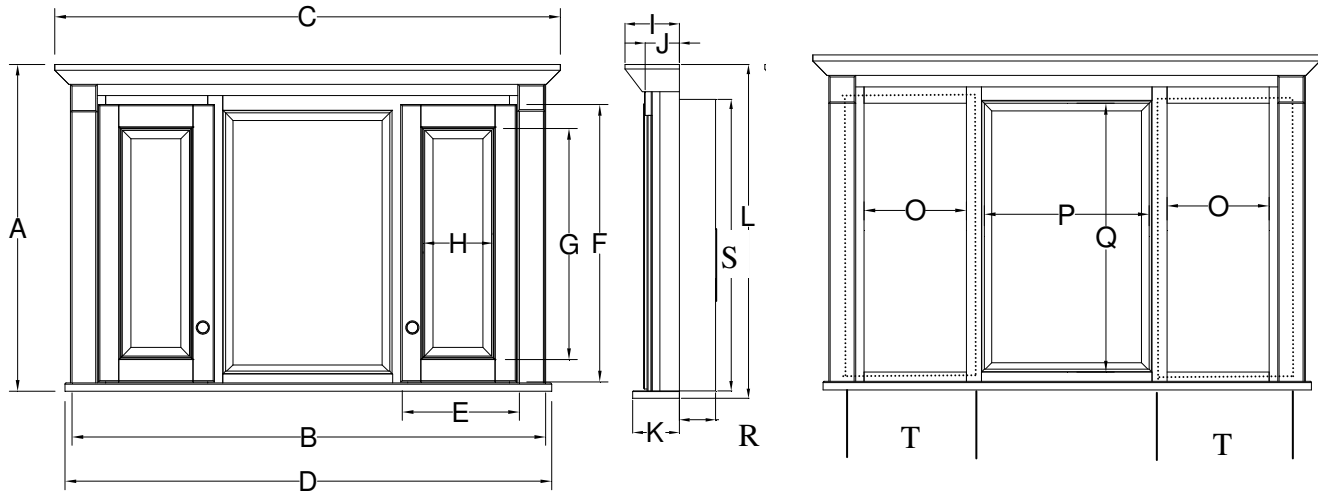

Mirrored Cabinet Specifications

Overlay Collections

Estate, Fireside, Heirloom and Nottingham
Two Door Cabinets

	Cabinet		Crown	Sill	Door		Mirror		Crown	Cab	Sill	Cab	Electric		Storage	Center Mirror	
	Height A	Width B	Width C	Width D	Width E	Height F	Height G	Width H	Depth I	Depth J	Depth K	Height L	Width M	Height N	Width O	Width P	Height Q
BM42RS-	33 3/4	42	45 7/8	43	10 1/2	28 3/4	24 3/4	6 1/2	7 1/4	5	6	30 7/8	NA	NA	9	15 7/8	29 3/4
BM48RS-	33 3/4	48	51 7/8	49	14 1/2	28 3/4	24 3/4	10 5/8	7 1/4	5	6	30 7/8	NA	NA	11	15 7/8	29 3/4
	Recessed																
	Depth R	Height S	Width T														
BM42RS-	3 1/2	28 3/8	13 5/8														
BM48RS-	3 1/2	28 3/8	15 1/4														