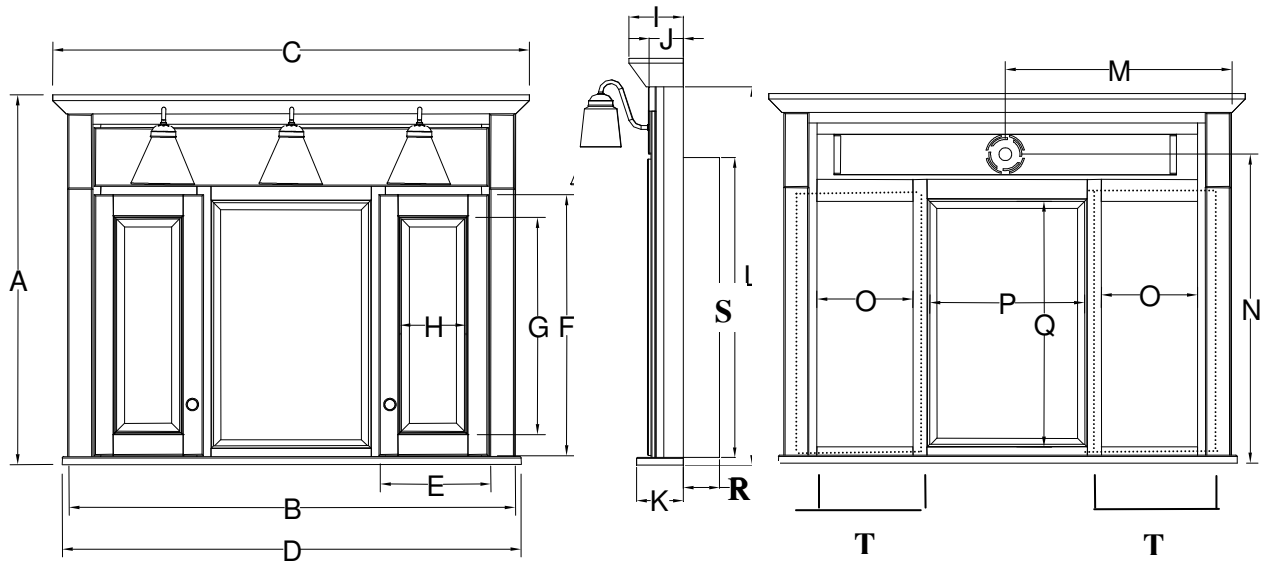

Semi- Recessed Mirrored Cabinet Specifications Overlay Collections

Estate, Fireside, Heirloom and Nottingham
Two Door Cabinets

	Cabinet		Crown	Sill	Door		Mirror		Crown	Cab	Sill	Cab	Electric		Storage	Center Mirror	
	Height A	Width B	Width C	Width D	Width E	Height F	Height G	Width H	Depth I	Depth J	Depth K	Height L	Width M	Height N	Width O	Width P	Height Q
BM42RL-	39 1/2	42	45 7/8	43	10 1/2	28 3/4	24 3/4	6 1/2	5 1/4	3 3/8	4 1/2	36 3/4	21	29	9	15 3/4	29 3/8
BM48RL-	39 1/2	48	51 7/8	49	14 1/2	28 3/4	24 3/4	10 5/8	5 1/4	3 3/8	4 1/2	36 3/4	24	29	11	15 3/4	29 3/8
	Recessed																
	Depth R	Height S	Width T														
BM42RL-	3 1/2	28 3/8	13 5/8														
BM48RL-	3 1/2	28 3/8	16														