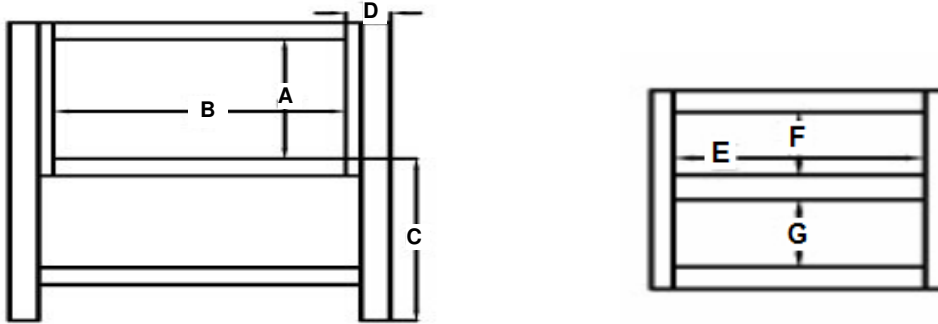

Table Vanity Dresser Specifications Ovation and Parkway

Cabinet height is 34 1/2". All Dimensions are shown in inches rounded up or down to the nearest 1/8".

DB2421- or 18-
DB2721- or 18-
DB3021- or 18-
DB3621- or 18-
DB4221- or 18-

DX4221E or 18E
DX4821E or 18E
DX5421E or 18E
DX6021E or 18E

DX6021M or 18M

Model #	A	B	C	D	E	F	G
DB2121-	13 3/4"	13 1/2"	18 7/8"	3 5/8"	NA	NA	NA
DB2421-	13 3/4"	17"	18 7/8"	3 1/2"	NA	NA	NA
DB2721-	13 3/4"	20 1/8"	18 7/8"	3 3/8"	NA	NA	NA
DB3021-	13 3/4"	23"	18 7/8"	3 1/2"	NA	NA	NA
DB3321-	13 3/4"	26"	18 7/8"	3 3/8"	NA	NA	NA
DB3621-	13 3/4"	28 1/4"	18 7/8"	3 7/8"	NA	NA	NA
DB4221-	13 3/4"	35 3/8"	18 7/8"	3 5/8"	NA	NA	NA
DX1821N	NA	NA	NA	NA	15 3/8"	5"	6 1/2"
DX4221E	13 3/4"	16 3/8"	18 7/8"	3 1/4"	8"	5"	6 1/2"
DX4821E	13 3/4"	20 1/4"	18 7/8"	3	9 1/4"	5"	6 1/2"
DX5421E	13 3/4"	23"	18 7/8"	3	11"	5"	6 1/2"
DX6021E	13 3/4"	25 3/8"	18 7/8"	3 1/4"	12 1/8"	5"	6 1/2"
DX6021O	13 3/4"	20"	18 7/8"	3 1/4"	9 1/2"	5"	6 1/2"