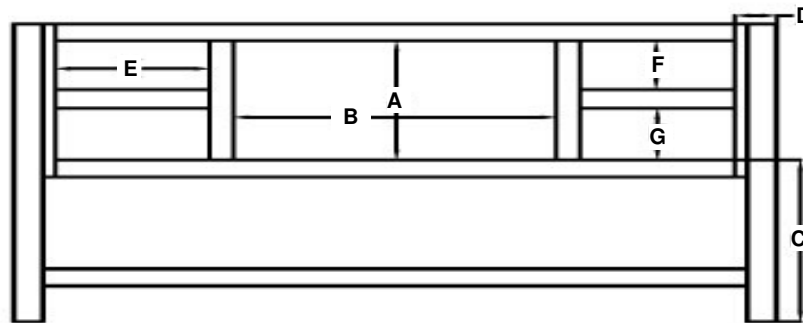

Table Vanity Dresser Specifications Ovation and Parkway

Cabinet height is 34 1/2". All Dimensions are shown in inches rounded up or down to the nearest 1/8".

DB2421- or 18-
DB2721- or 18-
DB3021- or 18-
DB3621- or 18-
DB4221- or 18-

DX4221E or 18E
DX4821E or 18E
DX5421E or 18E
DX6021E or 18E

DX6021M or 18M

Model #	A	B	C	D	E	F	G
DB2121-	13 3/4"	13 1/2"	18 7/8"	3 5/8"	NA	NA	NA
DB2421-	13 3/4"	17"	18 7/8"	3 1/2"	NA	NA	NA
DB2721-	13 3/4"	20 1/8"	18 7/8"	3 3/8"	NA	NA	NA
DB3021-	13 3/4"	23"	18 7/8"	3 1/2"	NA	NA	NA
DB3321-	13 3/4"	26"	18 7/8"	3 3/8"	NA	NA	NA
DB3621-	13 3/4"	28 1/4"	18 7/8"	3 7/8"	NA	NA	NA
DB4221-	13 3/4"	35 3/8"	18 7/8"	3 5/8"	NA	NA	NA
DX1821N	NA	NA	NA	NA	15 3/8"	5"	6 1/2"
DX4221E	13 3/4"	16 3/8"	18 7/8"	3 1/4"	8"	5"	6 1/2"
DX4821E	13 3/4"	20 1/4"	18 7/8"	3	9 1/4"	5"	6 1/2"
DX5421E	13 3/4"	23"	18 7/8"	3	11"	5"	6 1/2"
DX6021E	13 3/4"	25 3/8"	18 7/8"	3 1/4"	12 1/8"	5"	6 1/2"
DX6021O	13 3/4"	20"	18 7/8"	3 1/4"	9 1/2"	5"	6 1/2"