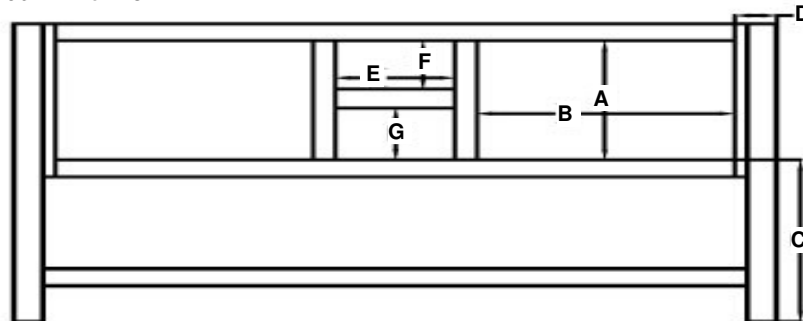

Table Vanity Dresser Specifications Ovation and Parkway

Cabinet height is 34 1/2". All Dimensions are shown in inches rounded up or down to the nearest 1/8".

DB2421- or 18-
DB2721- or 18-
DB3021- or 18-
DB3621- or 18-
DB4221- or 18-

DX4221E or 18E
DX4821E or 18E
DX5421E or 18E
DX6021E or 18E

DX6021M or 18M

Model #	A	B	C	D	E	F	G
DB2121-	13 3/4"	13 1/2"	18 7/8"	3 5/8"	NA	NA	NA
DB2421-	13 3/4"	17"	18 7/8"	3 1/2"	NA	NA	NA
DB2721-	13 3/4"	20 1/8"	18 7/8"	3 3/8"	NA	NA	NA
DB3021-	13 3/4"	23"	18 7/8"	3 1/2"	NA	NA	NA
DB3321-	13 3/4"	26"	18 7/8"	3 3/8"	NA	NA	NA
DB3621-	13 3/4"	28 1/4"	18 7/8"	3 7/8"	NA	NA	NA
DB4221-	13 3/4"	35 3/8"	18 7/8"	3 5/8"	NA	NA	NA
DX1821N	NA	NA	NA	NA	15 3/8"	5"	6 1/2"
DX4221E	13 3/4"	16 3/8"	18 7/8"	3 1/4"	8"	5"	6 1/2"
DX4821E	13 3/4"	20 1/4"	18 7/8"	3	9 1/4"	5"	6 1/2"
DX5421E	13 3/4"	23"	18 7/8"	3	11"	5"	6 1/2"
DX6021E	13 3/4"	25 3/8"	18 7/8"	3 1/4"	12 1/8"	5"	6 1/2"
DX6021O	13 3/4"	20"	18 7/8"	3 1/4"	9 1/2"	5"	6 1/2"