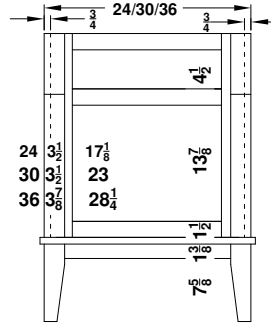

Open Dresser Specifications-Overlay Collections

Ashford, Gentry, Lambiere, Valencia

Face frames rails are 1 7/8" except where noted. Cabinet height is 33 1/2". The sill adds 1" to the width of the cabinet. All Dimensions are shown in inches rounded up or down to the nearest 1/8".

DP2421-/18-
DP3021-/18-
DP3621-/18-