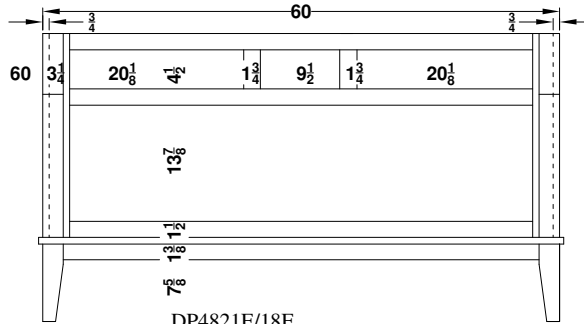

DP6021M/18M