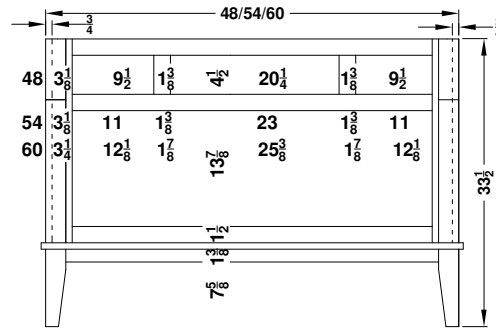

Open Dresser Specifications-Overlay Collections

Ashford, Gentry, Lambiere, Valencia

Face frames rails are 1 7/8" except where noted. Cabinet height is 33 1/2". The sill adds 1" to the width of the cabinet. All Dimensions are shown in inches rounded up or down to the nearest 1/8".

DP2421-/18-
 DP3021-/18-
 DP3621-/18-

DP6021M/18M

DP4821E/18E
 DP5421E/18E
 DP6021E/18E

DP5421E/18E

DC4221E/18E
 DC4821E/18E
 DC5421E/18E
 DC6021E/18E