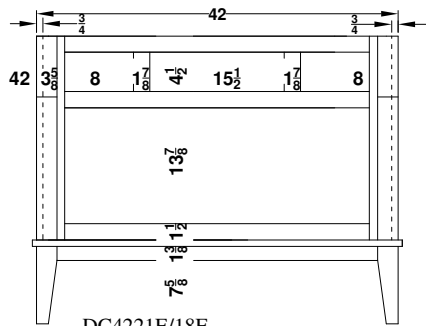

Open Dresser Specifications-Overlay Collections

Ashford, Gentry, Lambiere, Valencia

Face frames rails are 1 7/8" except where noted. Cabinet height is 33 1/2". The sill adds 1" to the width of the cabinet. All Dimensions are shown in inches rounded up or down to the nearest 1/8".

DP2421-/18-
 DP3021-/18-
 DP3621-/18-

DP6021M/18M

DP4821E/18E
 DP5421E/18E
 DP6021E/18E

DP5421E/18E

DC4221E/18E
 DC4821E/18E
 DC5421E/18E
 DC6021E/18E