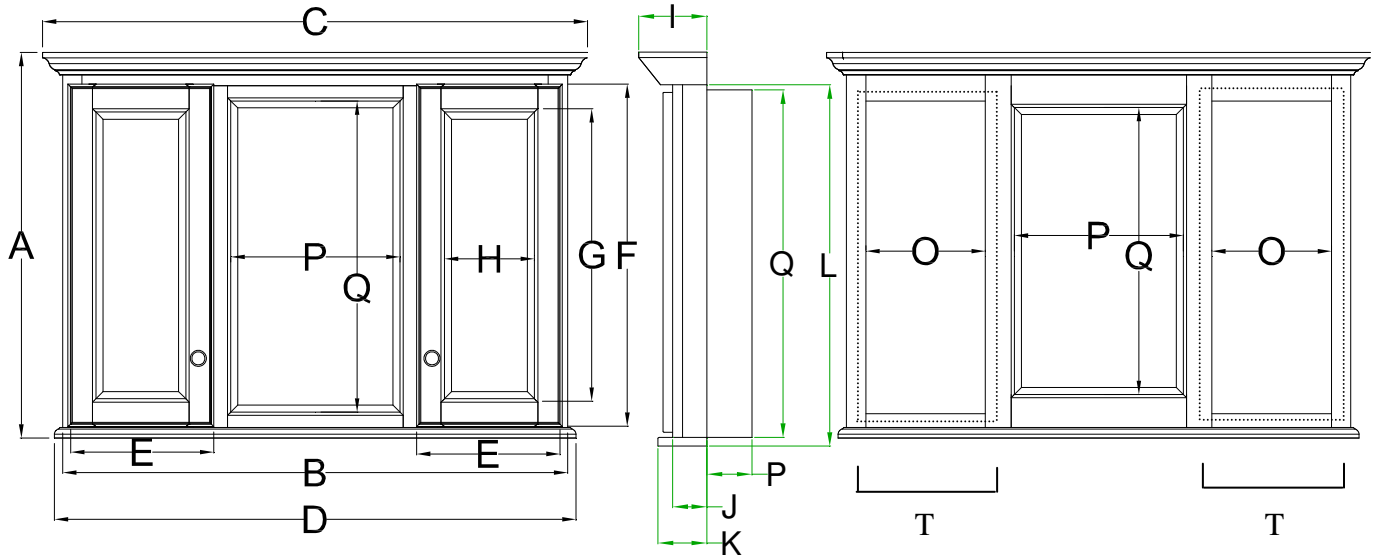

Semi-Recessed Mirrored Cabinet Specifications

Overlay Collections

Ashford, Gentry, Lambiere and Valencia

Two Door Cabinets

	Cabinet		Crown	Sill	Door		Mirror		Crown	Cab	Sill	Cab	Electric		Storage	Center Mirror	
	Height A	Width B	Width C	Width D	Width E	Height F	Height G	Width H	Depth I	Depth J	Depth K	Height L	Width M	Height N	Width O	Width P	Height Q
BM36RS-	33 3/8	36	39 7/8	37	10 1/2	28 3/4	24 3/4	6 1/2	6 3/8	4 1/2	5 1/2	29 1/2	NA	NA	8 1/2	15 3/4	29 3/8
BM42RS-	33 3/8	42	45 7/8	43	13 1/8	28 3/4	24 3/4	9 1/8	6 3/8	4 1/2	5 1/2	29 1/2	NA	NA	11 5/8	15 3/4	29 3/8
BM48RS-	33 3/8	48	51 7/8	49	13 1/8	28 3/4	24 3/4	9 1/8	6 3/8	4 1/2	5 1/2	29 1/2	NA	NA	11 5/8	21 5/8	29 3/8
	Recessed																
	Depth R	Height S	Width T														
BM36RS-	3 1/2	28 3/8	9 7/8														
BM42RS-	3 1/2	28 3/8	13 5/8														
BM48RS-	3 1/2	28 3/8	16														