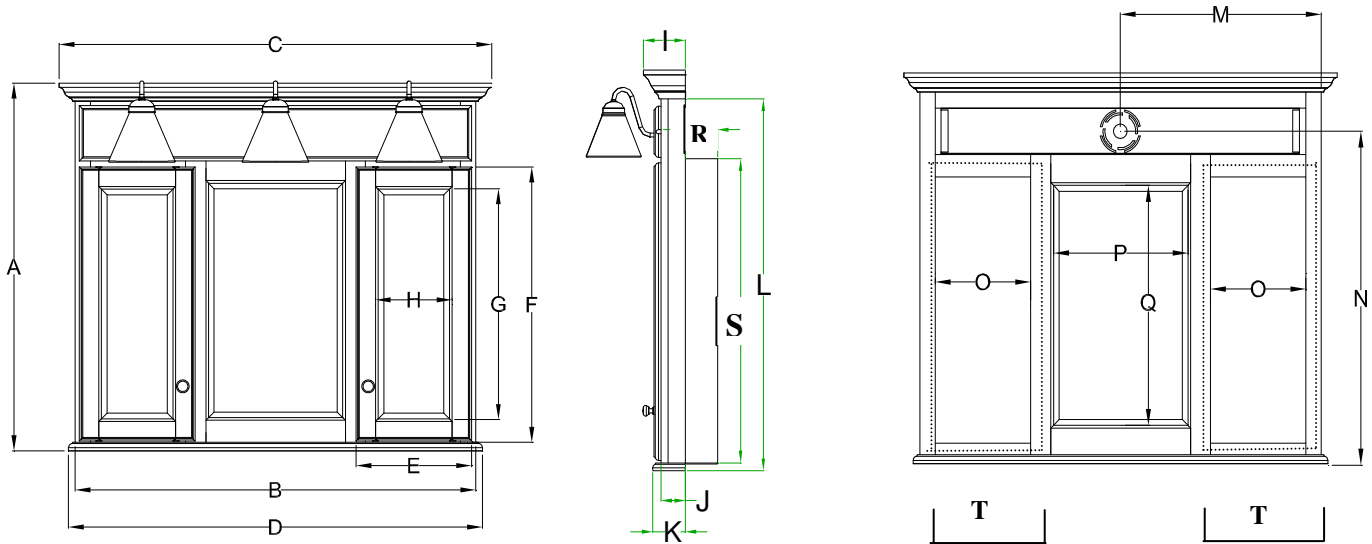

Semi-Recessed Mirrored Cabinet with Lights

Specifications Overlay Collections

Ashford, Gentry, Lambiere and Valencia

	Cabinet		Crown	Sill	Door		Mirror		Crown	Cab	Sill	Cab	Electric		Storage	Center Mirror	
	Height A	Width B	Width C	Width D	Width E	Height F	Height G	Width H	Depth I	Depth J	Depth K	Height L	Width M	Height N	Width O	Width P	Height Q
BM36RL-	38 3/4	36	39 7/8	37	10 1/2	28 3/4	24 3/4	6 1/2	4 1/2	2 5/8	3 1/2	35 1/8	18	32 1/2	8 1/2	15 3/4	29 3/8
BM42RL-	38 3/4	42	45 7/8	43	13 1/8	28 3/4	24 3/4	9 1/8	4 1/2	2 5/8	3 1/2	35 1/8	21	32 1/2	11 5/8	15 3/4	29 3/8
BM48RL-	38 3/4	48	51 7/8	49	13 1/8	28 3/4	24 3/4	9 1/8	4 1/2	2 5/8	3 1/2	35 1/8	24	32 1/2	11 5/8	21 5/8	29 3/8
	Recessed																
	Depth R	Height S	Width T														
BM36RL-	3 1/2	28 3/8	9 7/8														
BM42RL-	3 1/2	28 3/8	13 5/8														
BM48RL-	3 1/2	28 3/8	16														