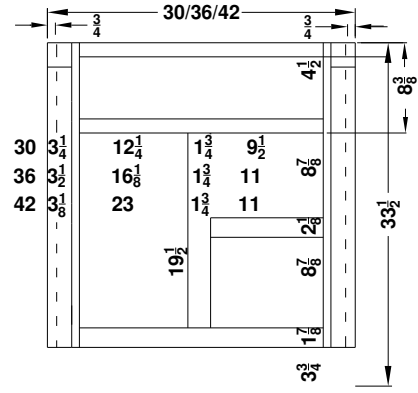

Vanity Specifications-Classic Molding Overlay Collection

Oldham

Face frames rails are 1 7/8" except where noted. Cabinet height is 31 3/8". The sill adds 1" to the width of the cabinet. All Dimensions are shown in inches rounded up or down to the nearest 1/8".

Face frames rails are 1 3/8" except where noted. Cabinet height is 33 1/2". The sill adds 1" to the width of the cabinet. All Dimensions are shown in inches rounded up or down to the nearest 1/8".

BV1521F/18F
BV1821F/18F
BV/B11816-

BV2421-/18-
BV/B13021-/18-
BV/B13621-/18-

BD3021-/18-
BD3621-/18-
BD4221-/18-

BV4221E/18E

BD4821E/18E
BD5421E/18E
BD6021E/18E

BD5421M/18M
BD6021M/18M