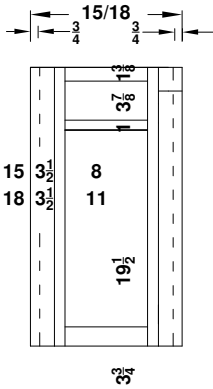

Vanity Specifications-Classic Molding Overlay Collection

Oldham

Face frames rails are 1 7/8" except where noted. Cabinet height is 31 3/8". The sill adds 1" to the width of the cabinet. All Dimensions are shown in inches rounded up or down to the nearest 1/8".

CV1521F/18F
CV1821F/18F
CV1816-

BV2421-/18-
BV3021-/18-
BV3621-/18-

BD3021-/18-
BD3621-/18-
BD4221-/18-

BV4221E/18E

BD4821E/18E
BD5421E/18E
BD6021E/18E

BD5421M/18M
BD6021M/18M

Vanity Specifications-Classic Molding Overlay Collection Oldham

Face frames rails are 1 3/8" except where noted. Cabinet height is 33 1/2". The sill adds 1" to the width of the cabinet. All Dimensions are shown in inches rounded up or down to the nearest 1/8".

BV1521F/18F
BV1821F/18F
BV/B11816-

BV2421-/18-
BV/B13021-/18-
BV/B13621-/18-

BD3021-/18-
BD3621-/18-
BD4221-/18-

BV4221E/18E

BD4821E/18E
BD5421E/18E
BD6021E/18E

BD5421M/18M
BD6021M/18M