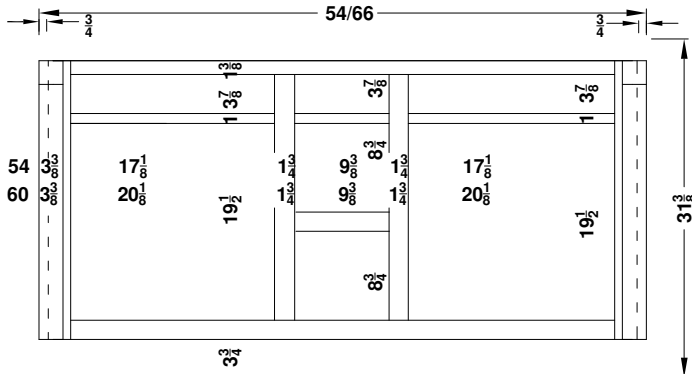

Vanity Specifications-Classic Molding Overlay Collection

Oldham

Face frames rails are 1 7/8" except where noted. Cabinet height is 31 3/8". The sill adds 1" to the width of the cabinet. All Dimensions are shown in inches rounded up or down to the nearest 1/8".

CV1521F/18F
CV1821F/18F
CV1816-

BV2421-/18-
BV3021-/18-
BV3621-/18-

BD3021-/18-
BD3621-/18-
BD4221-/18-

BV4221E/18E

BD4821E/18E
BD5421E/18E
BD6021E/18E

BD5421M/18M
BD6021M/18M

Vanity Specifications-Classic Molding Overlay Collection Oldham

Face frames rails are 1 3/8" except where noted. Cabinet height is 33 1/2". The sill adds 1" to the width of the cabinet. All Dimensions are shown in inches rounded up or down to the nearest 1/8".

BV1521F/18F
BV1821F/18F
BV/B11816-