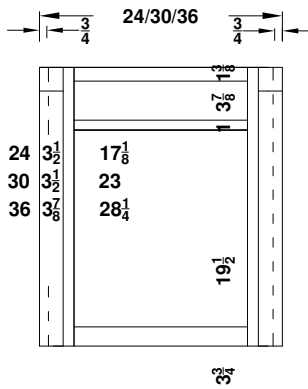

Vanity Specifications-Classic Molding Overlay Collection

Oldham

Face frames rails are 1 7/8" except where noted. Cabinet height is 31 3/8". The sill adds 1" to the width of the cabinet. All Dimensions are shown in inches rounded up or down to the nearest 1/8".

CV1521F/18F
CV1821F/18F
CV1816-

BV2421-/18-
BV3021-/18-
BV3621-/18-

BD3021-/18-
BD3621-/18-
BD4221-/18-

BV4221E/18E

BD4821E/18E
BD5421E/18E
BD6021E/18E

BD5421M/18M
BD6021M/18M

Vanity Specifications-Classic Molding Overlay Collection Oldham

Face frames rails are 1 3/8" except where noted. Cabinet height is 33 1/2". The sill adds 1" to the width of the cabinet. All Dimensions are shown in inches rounded up or down to the nearest 1/8".

BV1521F/18F
BV1821F/18F
BV/B11816-