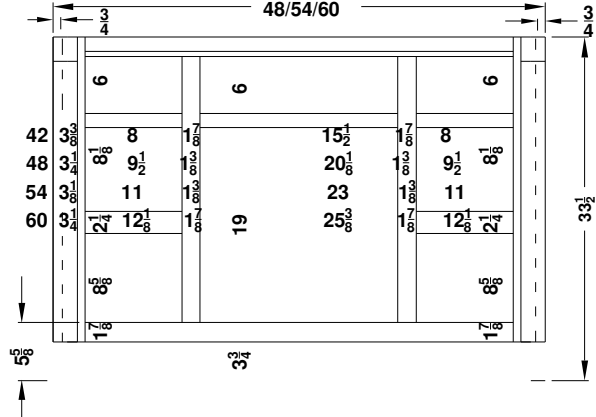

Vanity Specifications-Classic Molding Overlay Collection

Oldham

Face frames rails are 1 7/8" except where noted. Cabinet height is 31 3/8". The sill adds 1" to the width of the cabinet. All Dimensions are shown in inches rounded up or down to the nearest 1/8".

Face frames rails are 1 3/8" except where noted. Cabinet height is 33 1/2". The sill adds 1" to the width of the cabinet. All Dimensions are shown in inches rounded up or down to the nearest 1/8".

BV1521F/18F
BV1821F/18F
BV/B11816-

BV2421-/18-
BV/B13021-/18-
BV/B13621-/18-

BD3021-/18-
BD3621-/18-
BD4221-/18-

BV4221E/18E

BD4821E/18E
BD5421E/18E
BD6021E/18E

BD5421M/18M
BD6021M/18M