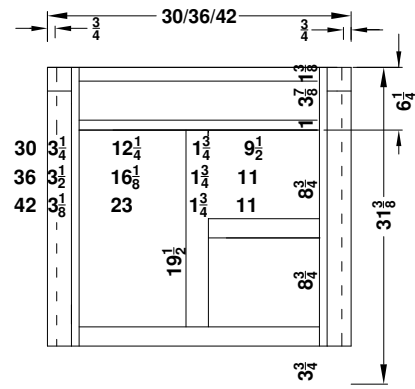

Vanity Specifications-Classic Molding Overlay Collection

Oldham

Face frames rails are 1 7/8" except where noted. Cabinet height is 31 3/8". The sill adds 1" to the width of the cabinet. All Dimensions are shown in inches rounded up or down to the nearest 1/8".

CV1521F/18F
CV1821F/18F
CV1816-

BV2421-/18-
BV3021-/18-
BV3621-/18-

BD3021-/18-
BD3621-/18-
BD4221-/18-

BV4221E/18E

BD4821E/18E
BD5421E/18E
BD6021E/18E

BD5421M/18M
BD6021M/18M

Vanity Specifications-Classic Molding Overlay Collection Oldham

Face frames rails are 1 3/8" except where noted. Cabinet height is 33 1/2". The sill adds 1" to the width of the cabinet. All Dimensions are shown in inches rounded up or down to the nearest 1/8".

BV1521F/18F
BV1821F/18F
BV/B11816-