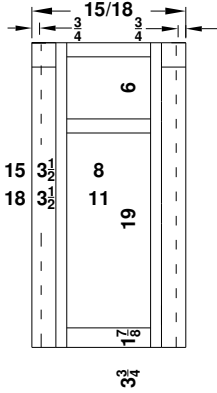

Vanity Specifications-Classic Molding Overlay Collection

Oldham

Face frames rails are 1 7/8" except where noted. Cabinet height is 31 3/8". The sill adds 1" to the width of the cabinet. All Dimensions are shown in inches rounded up or down to the nearest 1/8".

CV1521F/18F
CV1821F/18F
CV1816-

BV2421-/18-
BV3021-/18-
BV3621-/18-

BD3021-/18-
BD3621-/18-
BD4221-/18-

BV4221E/18E

BD4821E/18E
BD5421E/18E
BD6021E/18E

BD5421M/18M
BD6021M/18M

Vanity Specifications-Classic Molding Overlay Collection Oldham

Face frames rails are 1 3/8" except where noted. Cabinet height is 33 1/2". The sill adds 1" to the width of the cabinet. All Dimensions are shown in inches rounded up or down to the nearest 1/8".

BV1521F/18F
BV1821F/18F
BV/B11816-

BV2421-/18-
BV/B13021-/18-
BV/B13621-/18-

BD3021-/18-
BD3621-/18-
BD4221-/18-

BV4221E/18E

BD4821E/18E
BD5421E/18E
BD6021E/18E

BD5421M/18M
BD6021M/18M