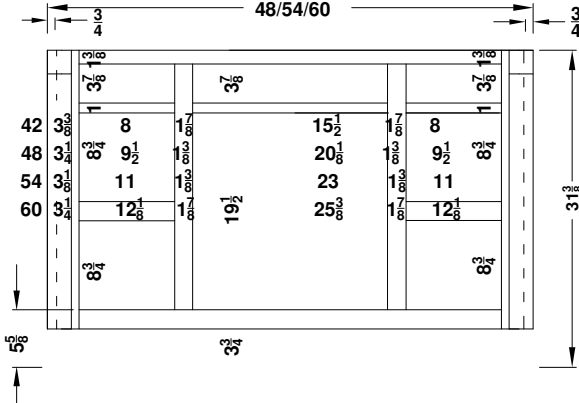

Vanity Specifications-Classic Molding Overlay Collection

Oldham

Face frames rails are 1 7/8" except where noted. Cabinet height is 31 3/8". The sill adds 1" to the width of the cabinet. All Dimensions are shown in inches rounded up or down to the nearest 1/8".

CV1521F/18F
CV1821F/18F
CV1816-

BV2421-/18-
BV3021-/18-
BV3621-/18-

BD3021-/18-
BD3621-/18-
BD4221-/18-

BV4221E/18E

BD4821E/18E
BD5421E/18E
BD6021E/18E

BD5421M/18M
BD6021M/18M

Vanity Specifications-Classic Molding Overlay Collection Oldham

Face frames rails are 1 3/8" except where noted. Cabinet height is 33 1/2". The sill adds 1" to the width of the cabinet. All Dimensions are shown in inches rounded up or down to the nearest 1/8".

BV1521F/18F
BV1821F/18F
BV/B11816-