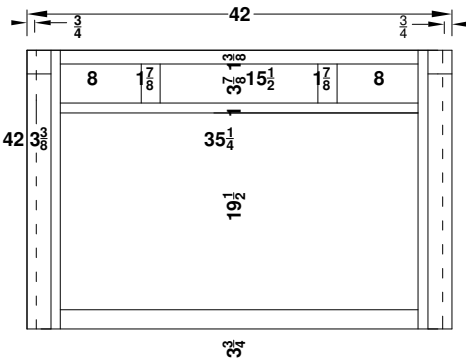

Vanity Specifications-Classic Molding Overlay Collection

Oldham

Face frames rails are 1 7/8" except where noted. Cabinet height is 31 3/8". The sill adds 1" to the width of the cabinet. All Dimensions are shown in inches rounded up or down to the nearest 1/8".

CV1521F/18F
CV1821F/18F
CV1816-

BV2421-/18-
BV3021-/18-
BV3621-/18-

BD3021-/18-
BD3621-/18-
BD4221-/18-

BV4221E/18E

BD4821E/18E
BD5421E/18E
BD6021E/18E

BD5421M/18M
BD6021M/18M

Vanity Specifications-Classic Molding Overlay Collection Oldham

Face frames rails are 1 3/8" except where noted. Cabinet height is 33 1/2". The sill adds 1" to the width of the cabinet. All Dimensions are shown in inches rounded up or down to the nearest 1/8".

BV1521F/18F
BV1821F/18F
BV/B11816-