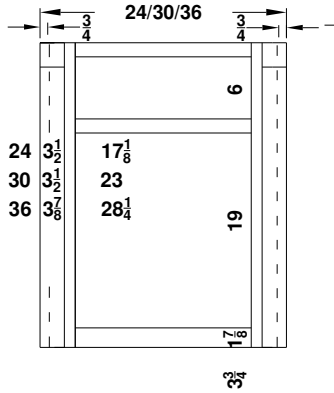

BV2421-/18-
BV/B13021-/18-
BV/B13621-/18-