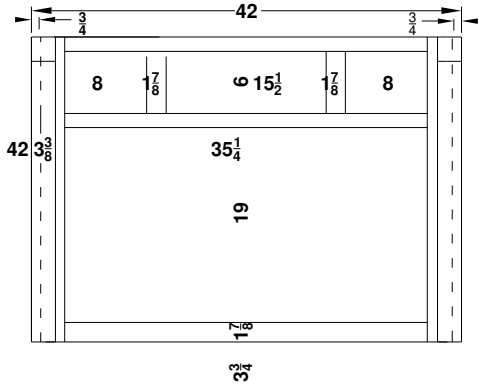

BV4221E/18E