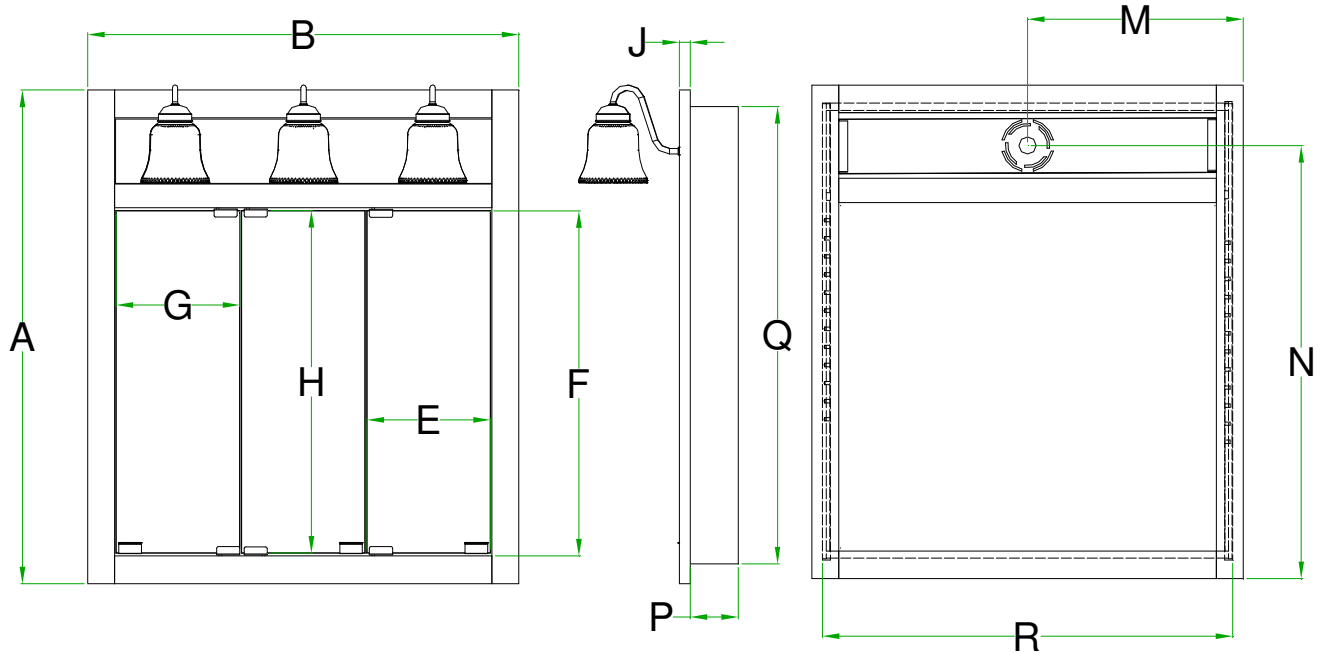

Tri-View & Bi-View Mirrored Cabinet with Lights Classic Overlay Collections

Coventry, Dover, Jasper, Pioneer and Signature
Tri-View

	Cabinet		Crown		Sill		Door		Mirror		Crown	Cab	Sill		Electric		Recessed	
	Height A	Width B	Width C	Width D	Width E	Height F	Height G	Width H	Depth I	Depth J	Depth K	Width M	Height N	Depth P	Height Q	Width R		
BM30TG-	34 1/4	30	NA	NA	8 5/8	23 7/8	23 7/8	8 5/8	NA	3/4	NA	15	30 1/4	3 1/2	31 13/16	28 1/2		
BM36TG-	34 1/4	36	NA	NA	10 5/8	23 7/8	23 7/8	10 5/8	NA	3/4	NA	18	30 1/4	3 1/2	31 13/16	34 1/2		
BM48TG-	34 1/4	48	NA	NA	14 5/8	23 7/8	23 7/8	14 5/8	NA	3/4	NA	24	30 1/4	3 1/2	31 13/16	46 1/2		

Bi-View

	Cabinet		Crown		Sill		Door		Mirror		Crown	Cab	Sill		Electric		Recessed	
	Height A	Width B	Width C	Width D	Width E	Height F	Height G	Width H	Depth I	Depth J	Depth K	Width M	Height N	Depth P	Height Q	Width R		
BM24BG	34 1/4	24	NA	NA	9 15/16	23 7/8	23 7/8	9 15/16	NA	3/4	NA	12	30 1/4	3 1/2	31 13/16	22 1/2		