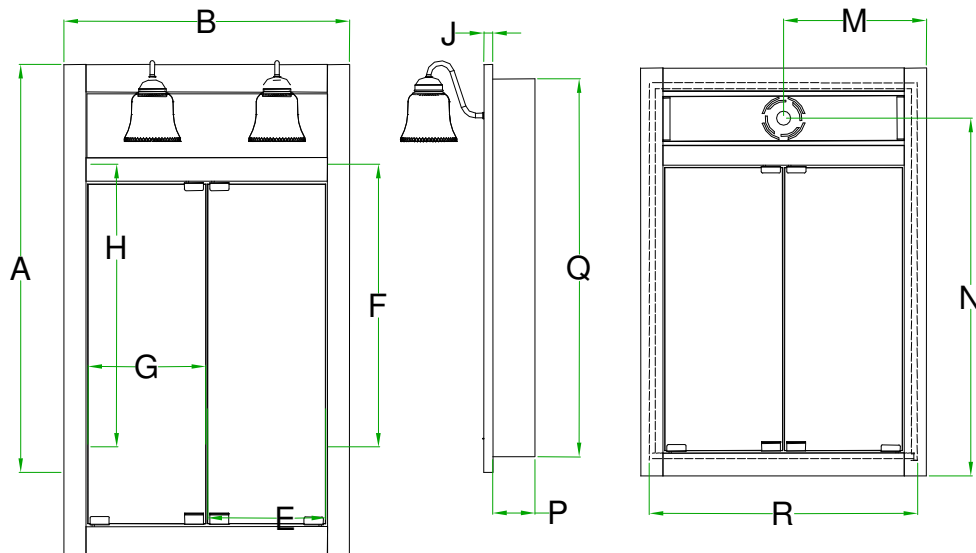

Tri-View & Bi-View Mirrored Cabinet with Lights Classic Overlay Collections

Coventry, Dover, Jasper, Pioneer and Signature
Tri-View

	Cabinet		Crown		Sill		Door		Mirror		Crown	Cab	Sill		Electric		Recessed	
	Height A	Width B	Width C	Width D	Width E	Height F	Height G	Width H	Depth I	Depth J	Depth K	Width M	Height N	Depth P	Height Q	Width R		
BM30TG-	34 1/4	30	NA	NA	8 5/8	23 7/8	23 7/8	8 5/8	NA	3/4	NA	15	30 1/4	3 1/2	31 13/16	28 1/2		
BM36TG-	34 1/4	36	NA	NA	10 5/8	23 7/8	23 7/8	10 5/8	NA	3/4	NA	18	30 1/4	3 1/2	31 13/16	34 1/2		
BM48TG-	34 1/4	48	NA	NA	14 5/8	23 7/8	23 7/8	14 5/8	NA	3/4	NA	24	30 1/4	3 1/2	31 13/16	46 1/2		

Bi-View

	Cabinet		Crown		Sill		Door		Mirror		Crown	Cab	Sill		Electric		Recessed	
	Height A	Width B	Width C	Width D	Width E	Height F	Height G	Width H	Depth I	Depth J	Depth K	Width M	Height N	Depth P	Height Q	Width R		
BM24BG	34 1/4	24	NA	NA	9 15/16	23 7/8	23 7/8	9 15/16	NA	3/4	NA	12	30 1/4	3 1/2	31 13/16	22 1/2		