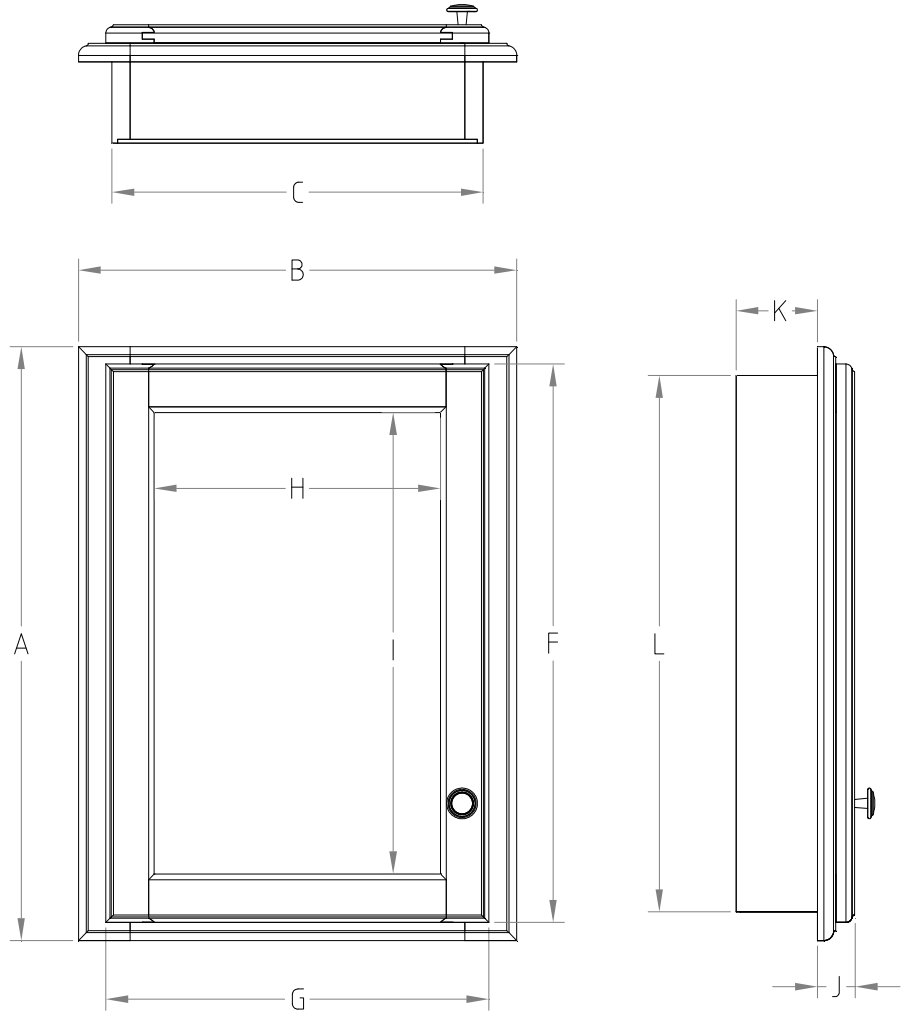

Recessed Mirrored Cabinet Specifications Classic Collections

Recessed Mirrored Cabinet

	Cabinet		Recessed	Storage	Storage	Door		Mirror		Cab	Recessed		Electric	
	Height A	Width B	Width C	Width D	Height E	Width F	Height G	Width H	Height I	Depth J	Depth K	Height L	Width M	Height N
BM18RM-	24 3/8	18	16	14 1/2	21	14 1/2	21 1/2	10	17 1/4	1 1/2	3 1/2	22	NA	NA
BM24RM-	28	24	22 1/2	21 1/2	25	21 1/4	25	16 1/2	20 1/2	1 1/2	3 1/2	26	NA	NA