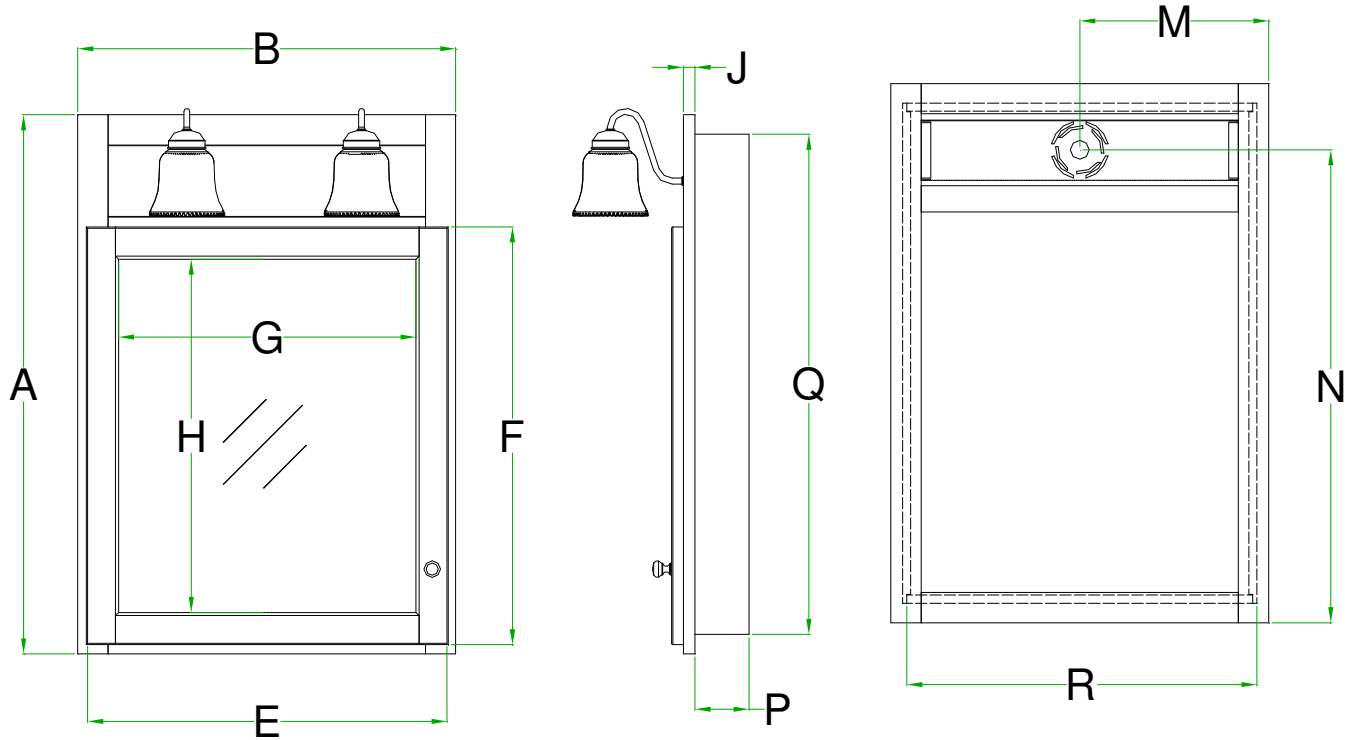

Recessed Mirrored Cabinet with Lights Specifications

Overlay Collections

Coventry, Dover and Jasper

	Cabinet Width		Door		Mirror		Cab Depth J	Electric		Recessed		
	Height A	Width B	Width E	Height F	Width G	Height H		Width M	Height N	Depth P	Height Q	Width R
BM18RG-	30 7/8	18	12 1/2	21 1/4	8	17 1/4	3/4"	9	24	3 1/2	29 1/2	15 15/16
BM24RG-	33 1/2	24	21 1/4	25	16 1/2	20 1/4	3/4"	12	30	3 1/2	31 13/16	21 15/16