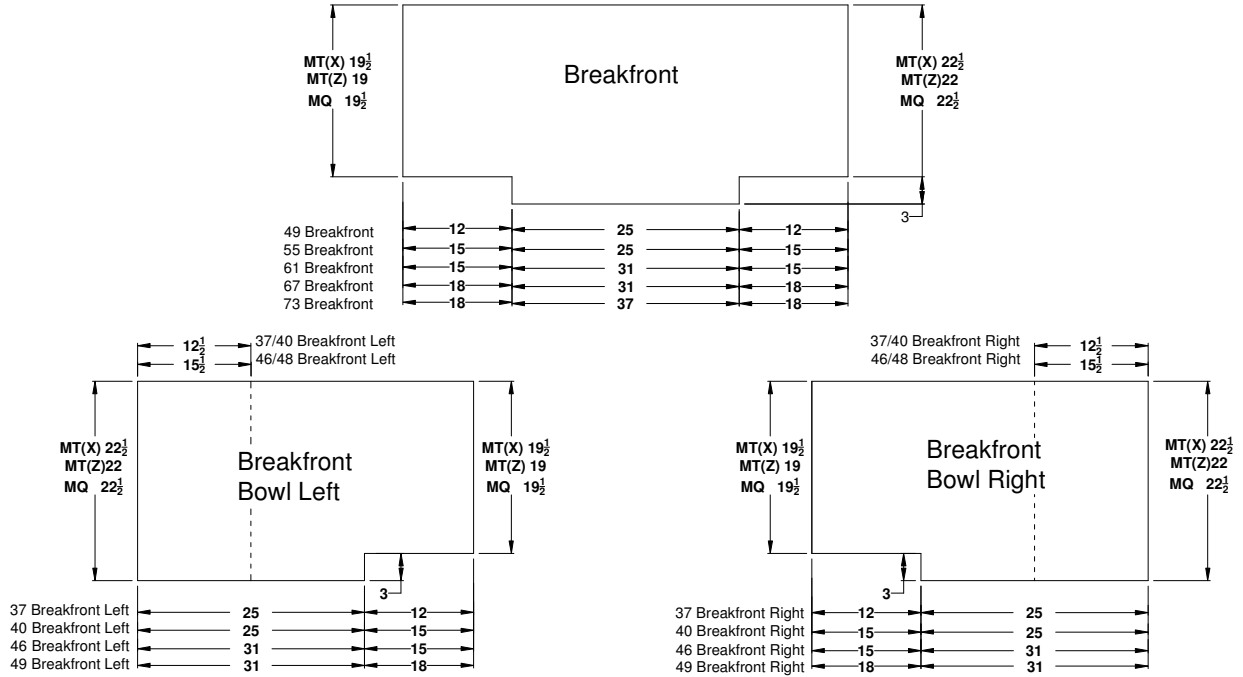

Breakfront Top Specifications All Premier and Royale Collection

Quartz Tops and Wood Tops

These dimensions only match the breakfront vanities listed in this catalog.

Wood Tops