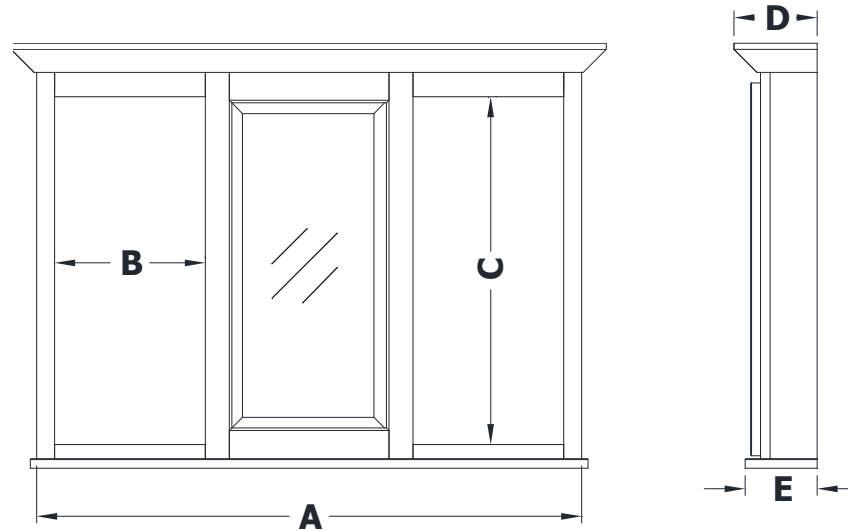

# MIRRORED CABINET SPECIFICATIONS

## Premier Overlay Collections Ashford, Gentry and Valencia

Cabinet height is 32 3/4", Cabinet Depth is 4 1/2".

Sill adds 1" to cabinet width, Crown adds 2 3/4" to the width.

All dimensions are shown in inches rounded up or down to the nearest 1/8".

Model	A	B	C	D	E
<b>BM36PM-</b>	36"	8 1/2"	26 3/4"	5 1/8"	5 5/8"
<b>BM42PM-</b>	42"	11 1/2"	26 3/4"	5 1/8"	5 5/8"
<b>BM48PM-</b>	48"	11 5/8"	26 3/4"	5 1/8"	5 5/8"