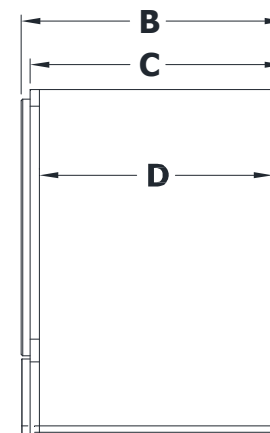

VANITY SPECIFICATIONS

Premier Overlay Collections Ashford, Gentry, Lambiere, and Valencia

Cabinet height is 33 1/2". All dimensions are shown in inches rounded up or down to the nearest 1/8".

Also available in 16" and 18" deep, depth does not include doors and drawer fronts which add 3/4".

33", 36" and 42" models are not available in 16" depth.

Model	A	B	C	D	G	H	I
BV2421Q	24"	21 3/4"	21"	19 1/4"	21"	19 1/4"	5 3/4"
BV2721Q	27"	21 3/4"	21"	19 1/4"	24 1/4"	19 1/4"	5 3/4"
BV3021Q	30"	21 3/4"	21"	19 1/4"	27"	19 1/4"	5 3/4"
BV3321Q	33"	21 3/4"	21"	19 1/4"	30"	19 1/4"	5 3/4"
BV3621Q	36"	21 3/4"	21"	19 1/4"	33 1/4"	19 1/4"	5 3/4"