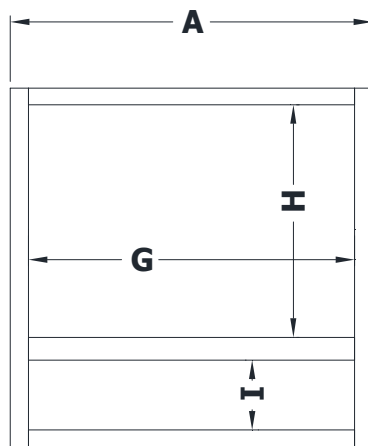

VANITY SPECIFICATIONS

Premier Overlay Collections Ashford, Gentry, Lambiere, and Valencia

Cabinet height is 33 1/2". All dimensions are shown in inches rounded up or down to the nearest 1/8".

Also available in 16" and 18" deep, depth does not include doors and drawer fronts which add 3/4".

33", 36" and 42" models are not available in 16" depth.

Model	A	B	C	D	G	H	I
BV2421Q	24"	21 3/4"	21"	19 1/4"	21"	19 1/4"	5 3/4"
BV2721Q	27"	21 3/4"	21"	19 1/4"	24 1/4"	19 1/4"	5 3/4"
BV3021Q	30"	21 3/4"	21"	19 1/4"	27"	19 1/4"	5 3/4"
BV3321Q	33"	21 3/4"	21"	19 1/4"	30"	19 1/4"	5 3/4"
BV3621Q	36"	21 3/4"	21"	19 1/4"	33 1/4"	19 1/4"	5 3/4"