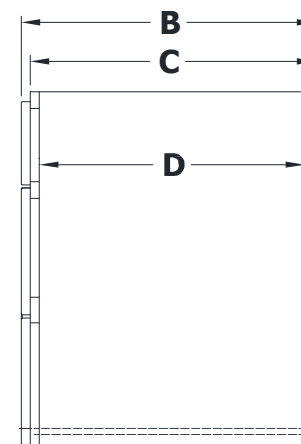

# VANITY SPECIFICATIONS

## Premier Overlay Collections

Ashford, Gentry, Lambiere, Valencia, Yorkshire and Zephyr

3D drawing shows hinged left. For hinged right, replace the "E" in position 7 of the model number with a "G".

Cabinet height is 33 1/2". All dimensions are shown in inches rounded up or down to the nearest 1/8". Available in 18" deep, depth does not include doors and drawer fronts which add 3/4".

| Model   | A   | B       | C   | D       | G       | H        | I      | J      | K      | M      |
|---------|-----|---------|-----|---------|---------|----------|--------|--------|--------|--------|
| EK4221E | 42" | 21 3/4" | 21" | 19 1/4" | 15 1/4" | 26 7/16" | 6 1/8" | 8 1/4" | 8 3/4" | 9 3/8" |