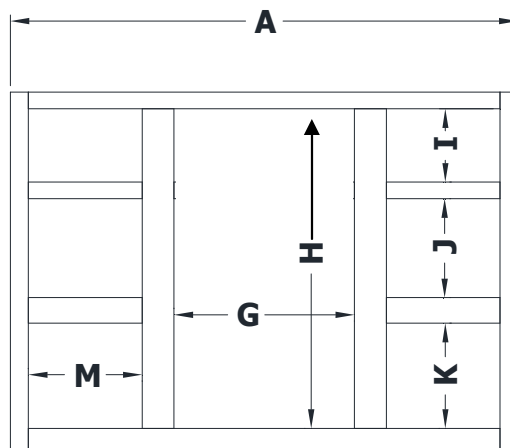

# VANITY SPECIFICATIONS

## Premier Overlay Collections

Ashford, Gentry, Lambiere, Valencia, Yorkshire and Zephyr

3D drawing shows hinged left. For hinged right, replace the "E" in position 7 of the model number with a "G".

Cabinet height is 33 1/2". All dimensions are shown in inches rounded up or down to the nearest 1/8". Available in 18" deep, depth does not include doors and drawer fronts which add 3/4".

| Model   | A   | B       | C   | D       | G       | H        | I      | J      | K      | M      |
|---------|-----|---------|-----|---------|---------|----------|--------|--------|--------|--------|
| EK4221E | 42" | 21 3/4" | 21" | 19 1/4" | 15 1/4" | 26 7/16" | 6 1/8" | 8 1/4" | 8 3/4" | 9 3/8" |