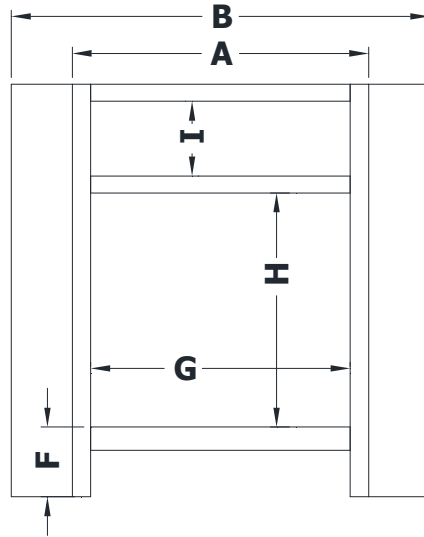

CORNER VANITY SPECIFICATIONS

Premier Overlay Collections

Ashford, Gentry, Lambiere, Valencia, Yorkshire, Zephyr

Cabinet height is 33 1/2". All dimensions are shown in inches rounded up or down to the nearest 1/8".

Model	A	B	C	D	E	F	G	H	I
BVCV2D-	24"	33 7/8"	23 1/2"	23 7/8"	7 5/8"	5 3/4"	21"	19"	6 1/8"