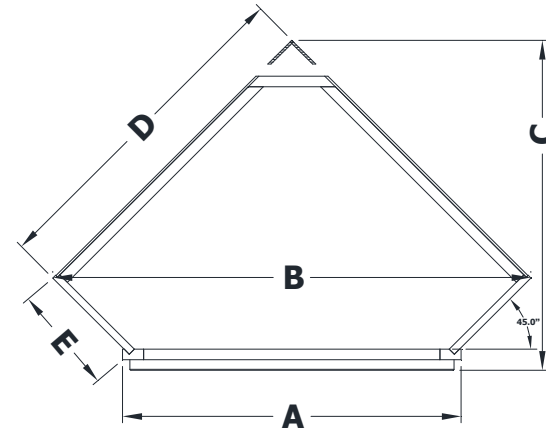

CORNER VANITY SPECIFICATIONS

Premier Overlay Collections

Ashford, Gentry, Lambiere, Valencia, Yorkshire, Zephyr

Cabinet height is 33 1/2". All dimensions are shown in inches rounded up or down to the nearest 1/8".

Model	A	B	C	D	E	F	G	H	I
BVCV2D-	24"	33 7/8"	23 1/2"	23 7/8"	7 5/8"	5 3/4"	21"	19"	6 1/8"