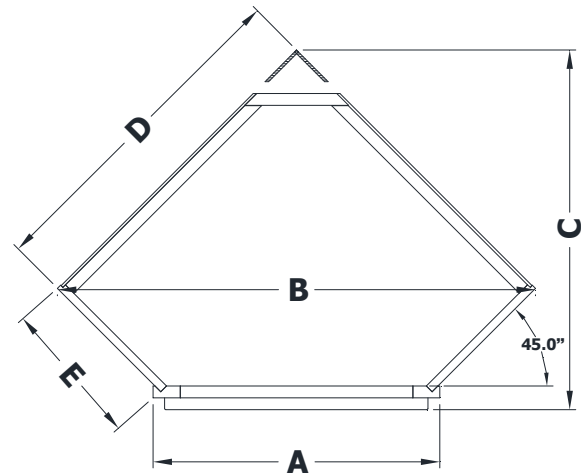

# CORNER VANITY SPECIFICATIONS

Premier Overlay Collections  
 Ashford, Gentry, Lambiere, Valencia, Yorkshire, Zephyr

3D drawing shows hinged left. For hinged right, replace the "L" in position 7 of the model number with a "R".

Cabinet height is 33 1/2". All dimensions are shown in inches rounded up or down to the nearest 1/8".

Model	A	B	C	D	E	F	G	H	I
BVCV1DL	18"	30"	22 5/8"	21 1/4"	9 1/8"	5 3/4"	14 5/8"	19"	6 1/8"