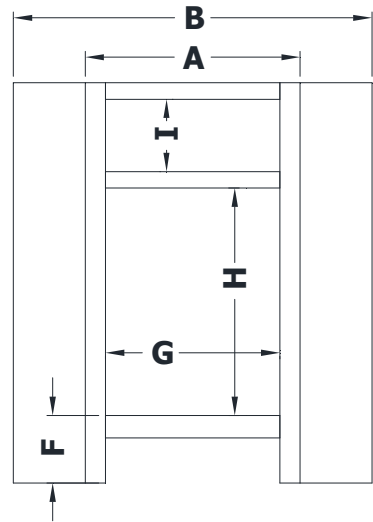

# CORNER VANITY SPECIFICATIONS

Premier Overlay Collections  
 Ashford, Gentry, Lambiere, Valencia, Yorkshire, Zephyr

3D drawing shows hinged left. For hinged right, replace the "L" in position 7 of the model number with a "R".

Cabinet height is 33 1/2". All dimensions are shown in inches rounded up or down to the nearest 1/8".

Model	A	B	C	D	E	F	G	H	I
BVCV1DL	18"	30"	22 5/8"	21 1/4"	9 1/8"	5 3/4"	14 5/8"	19"	6 1/8"