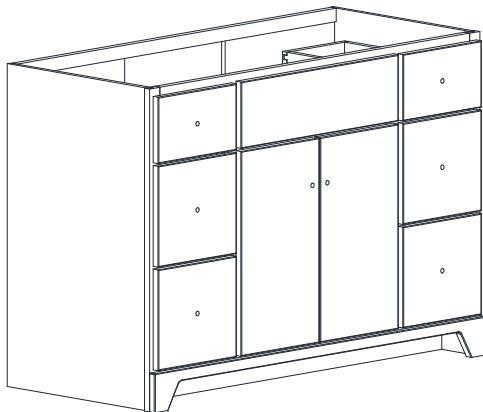

VANITY SPECIFICATIONS

Premier Overlay Collections Ashford, Gentry, Lambiere, and Valencia

Cabinet height is 33 1/2". All dimensions are shown in inches rounded up or down to the nearest 1/8".
Available in 18" deep, depth does not include doors and drawer fronts which add 3/4".

Model	A	B	C	D	E	F	G	H	I	J	K	M
BD4821E	48"	21 3/4"	21"	19 1/4"	5 3/4"	5 3/4"	21"	19"	6 1/8"	8 1/4"	8 3/4"	9 3/8"
BD5421E	54"	21 3/4"	21"	19 1/4"	5 3/4"	5 3/4"	26 7/8"	19"	6 1/8"	8 1/4"	8 3/4"	9 3/8"
BD6021E	60"	21 3/4"	21"	19 1/4"	5 3/4"	5 3/4"	27 1/8"	19"	6 1/8"	8 1/4"	8 3/4"	12 3/8"
SD4821E	48"	21 3/4"	21"	19 1/4"	5 3/4"	5 3/4"	21"	19"	3 7/8"	8 1/4"	8 3/4"	9 3/8"
SD5421E	54"	21 3/4"	21"	19 1/4"	5 3/4"	5 3/4"	26 7/8"	19"	3 7/8"	8 1/4"	8 3/4"	9 3/8"
SD6021E	60"	21 3/4"	21"	19 1/4"	5 3/4"	5 3/4"	27 1/8"	19"	3 7/8"	8 1/4"	8 3/4"	12 3/8"