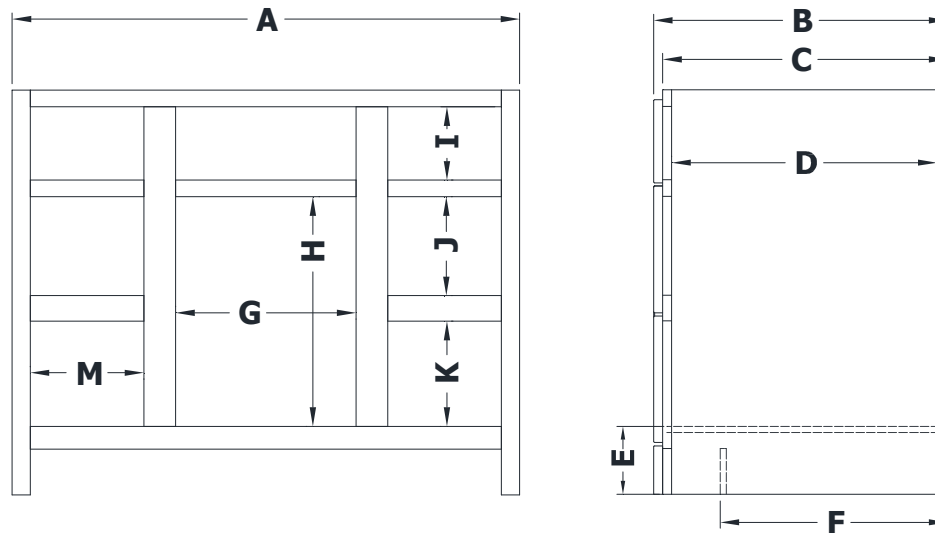

VANITY SPECIFICATIONS

Premier Overlay Collections Ashford, Gentry, Lambiere, and Valencia

Cabinet height is 33 1/2". All dimensions are shown in inches rounded up or down to the nearest 1/8".
Available in 18" deep, depth does not include doors and drawer fronts which add 3/4".

Model	A	B	C	D	E	F	G	H	I	J	K	M
BD4821E	48"	21 3/4"	21"	19 1/4"	5 3/4"	5 3/4"	21"	19"	6 1/8"	8 1/4"	8 3/4"	9 3/8"
BD5421E	54"	21 3/4"	21"	19 1/4"	5 3/4"	5 3/4"	26 7/8"	19"	6 1/8"	8 1/4"	8 3/4"	9 3/8"
BD6021E	60"	21 3/4"	21"	19 1/4"	5 3/4"	5 3/4"	27 1/8"	19"	6 1/8"	8 1/4"	8 3/4"	12 3/8"
SD4821E	48"	21 3/4"	21"	19 1/4"	5 3/4"	5 3/4"	21"	19"	3 7/8"	8 1/4"	8 3/4"	9 3/8"
SD5421E	54"	21 3/4"	21"	19 1/4"	5 3/4"	5 3/4"	26 7/8"	19"	3 7/8"	8 1/4"	8 3/4"	9 3/8"
SD6021E	60"	21 3/4"	21"	19 1/4"	5 3/4"	5 3/4"	27 1/8"	19"	3 7/8"	8 1/4"	8 3/4"	12 3/8"