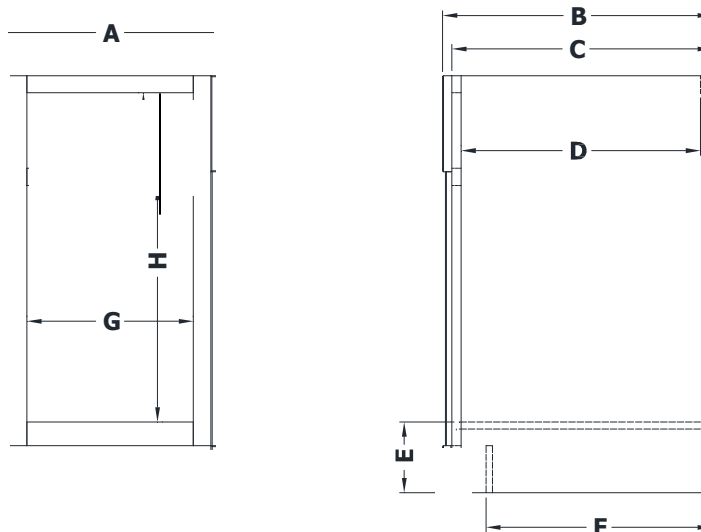

VANITY SPECIFICATIONS

Premier Molding Overlay Collections Estate, Fireside, Heirloom, Monterey and Nottingham

3D drawing shows hinged left. For hinged right, replace the "L" in position 7 of the model number with a "R".

Cabinet height is 33 1/2". All dimensions are shown in inches rounded up or down to the nearest 1/8".
Not Available in 18" deep.

Model	A	B	C	D	E	F	G	H
BV1821L	18"	21 3/4"	21"	19 1/4"	5 3/4"	18 3/8"	15 3/8"	26 1/2"