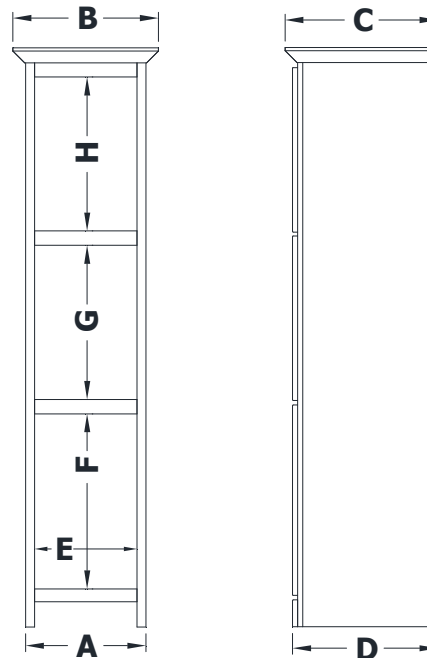

# LINEN CABINET SPECIFICATIONS

## Premier Overlay Collections

Ashford, Gentry, Lambiere, Valencia, Yorkshire and Zephyr

3D drawing shows hinged left. For hinged right, replace the "L" in position 7 of the model number with a "M".

Cabinet height is 86 1/4". All dimensions are shown in inches rounded up or down to the nearest 1/8".

Available in 24" deep, depth does not include doors and drawer fronts which add 3/4".

Model	A	B	C	D	E	F	G	H
LH1821L	18"	21 3/4"	22 7/8"	21 3/4"	15 1/4"	26 1/8"	23"	22 7/8"