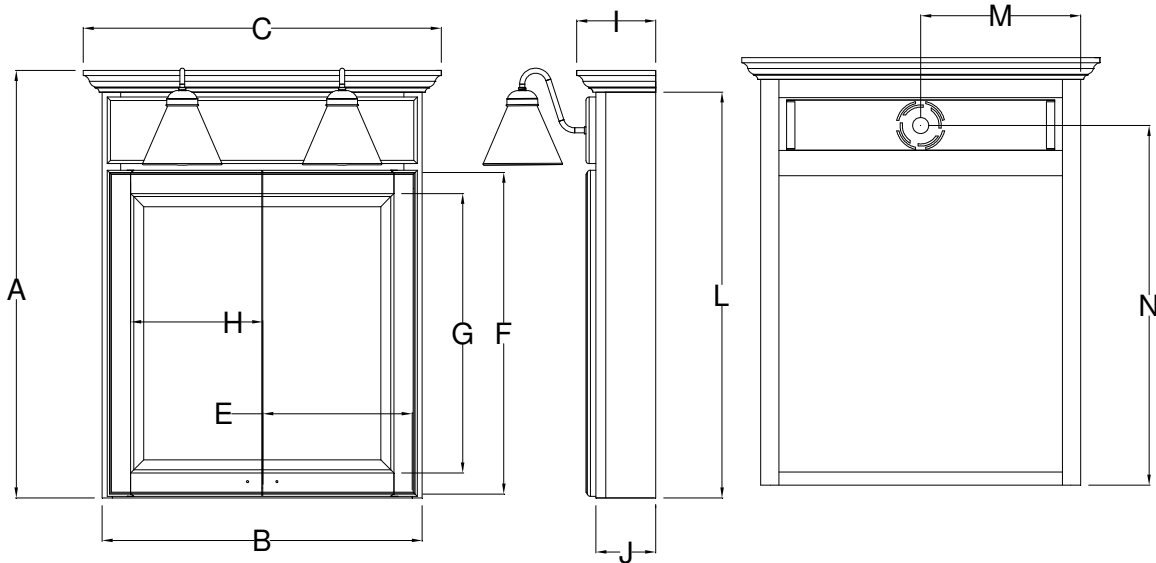

Mirrored Cabinet with Lights Specifications

Overlay Collections

Bedford, Quentin, Revere and Springhill

One Door Cabinets

	Cabinet		Crown	Sill	Door		Mirror		Crown	Cab	Sill	Cab	Electric	
	Height A	Width B	Width C	Width D	Width E	Height F	Height G	Width H	Depth I	Depth J	Depth K	Height L	Width M	Height N
BM18PLL	36 7/8	18	20 1/2	NA	17 1/4	28 3/4	24 3/4	13 1/4	5 3/4	4 1/2	NA	35 1/4	9	31 3/4
BM24PLL	36 7/8	24	26 1/2	NA	23 1/4	28 3/4	24 3/4	18 5/8	5 3/4	4 1/2	NA	35 1/4	12	31 3/4

Two Door Cabinets

	Cabinet		Crown	Sill	Door		Mirror		Crown	Cab	Sill	Cab	Electric	
	Height A	Width B	Width C	Width D	Width E	Height F	Height G	Width H	Depth I	Depth J	Depth K	Height L	Width M	Height N
BM30PL-	36 7/8	30	32 1/2	NA	14 1/2	28 3/4	24 3/4	12 1/2	5 3/4	4 1/2	NA	35 1/4	15	31 3/4

Note: The 30" cabinet will have 3 light globes.

Mirrored Cabinet with Lights Specifications

Overlay Collections

Bedford, Quentin and Revere

Two Door Cabinets

	Cabinet		Crown		Sill		Door		Mirror		Crown		Cab		Sill		Cab		Electric		Storage		Center Mirror	
	Height A	Width B	Width C	Width D	Width E	Height F	Height G	Width H	Depth I	Depth J	Depth K	Height L	Width M	Height N	Width O	Width P	Height Q							
BM36PL-	36 7/8	36	38 1/2	NA	10 1/2	28 3/4	24 3/4	6 7/8	6 5/8	4 1/2	NA	35 1/4	18	31 3/4	8 1/2	15 3/4	29 3/8							
BM42PL-	36 7/8	42	44 1/2	NA	13 1/8	28 3/4	24 3/4	9 1/4	6 5/8	4 1/2	NA	35 1/4	21	31 3/4	11 5/8	15 3/4	29 3/8							
BM48PL-	36 7/8	48	50 1/2	NA	13 1/8	28 3/4	24 3/4	9 1/4	6 5/8	4 1/2	NA	35 1/4	24	31 3/4	11 5/8	21 5/8	29 3/8							

Note: The 48" cabinet will have 4 light globes.