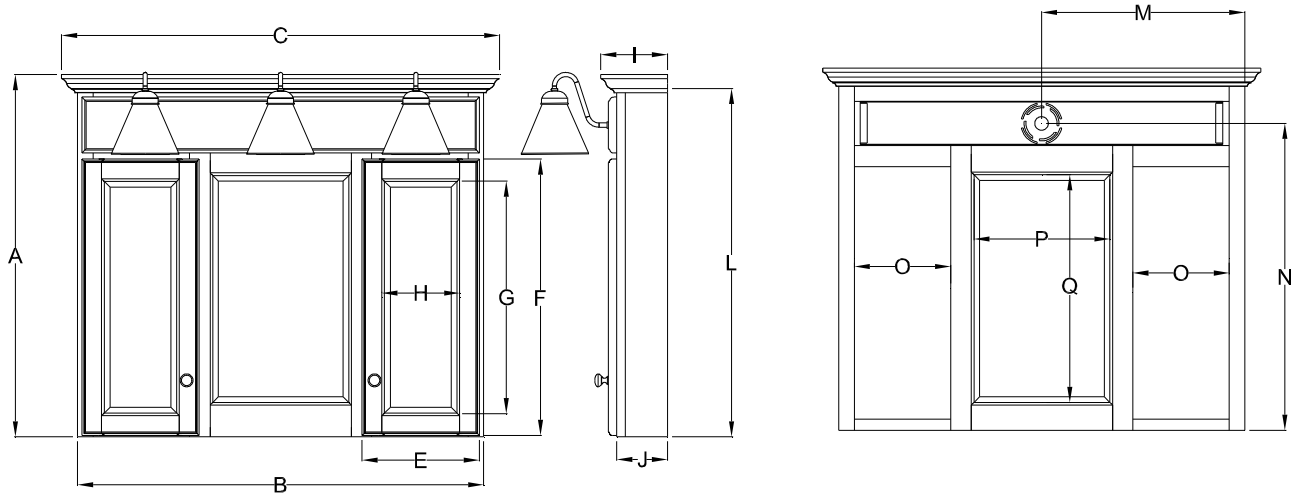

Mirrored Cabinet with Lights Specifications

Overlay Collections

Bedford, Quentin, Revere and Springhill

One Door Cabinets

	Cabinet		Crown	Sill	Door		Mirror		Crown	Cab	Sill	Cab	Electric	
	Height A	Width B	Width C	Width D	Width E	Height F	Height G	Width H	Depth I	Depth J	Depth K	Height L	Width M	Height N
BM18PLL	36 7/8	18	20 1/2	NA	17 1/4	28 3/4	24 3/4	13 1/4	5 3/4	4 1/2	NA	35 1/4	9	31 3/4
BM24PLL	36 7/8	24	26 1/2	NA	23 1/4	28 3/4	24 3/4	18 5/8	5 3/4	4 1/2	NA	35 1/4	12	31 3/4

Two Door Cabinets

	Cabinet		Crown	Sill	Door		Mirror		Crown	Cab	Sill	Cab	Electric	
	Height A	Width B	Width C	Width D	Width E	Height F	Height G	Width H	Depth I	Depth J	Depth K	Height L	Width M	Height N
BM30PL-	36 7/8	30	32 1/2	NA	14 1/2	28 3/4	24 3/4	12 1/2	5 3/4	4 1/2	NA	35 1/4	15	31 3/4

Note: The 30" cabinet will have 3 light globes.

Mirrored Cabinet with Lights Specifications

Overlay Collections

Bedford, Quentin and Revere

Two Door Cabinets

	Cabinet		Crown		Sill		Door		Mirror		Crown		Cab		Sill		Cab		Electric		Storage		Center Mirror	
	Height A	Width B	Width C	Width D	Width E	Height F	Height G	Width H	Depth I	Depth J	Depth K	Height L	Width M	Height N	Width O	Width P	Height Q							
BM36PL-	36 7/8	36	38 1/2	NA	10 1/2	28 3/4	24 3/4	6 7/8	6 5/8	4 1/2	NA	35 1/4	18	31 3/4	8 1/2	15 3/4	29 3/8							
BM42PL-	36 7/8	42	44 1/2	NA	13 1/8	28 3/4	24 3/4	9 1/4	6 5/8	4 1/2	NA	35 1/4	21	31 3/4	11 5/8	15 3/4	29 3/8							
BM48PL-	36 7/8	48	50 1/2	NA	13 1/8	28 3/4	24 3/4	9 1/4	6 5/8	4 1/2	NA	35 1/4	24	31 3/4	11 5/8	21 5/8	29 3/8							