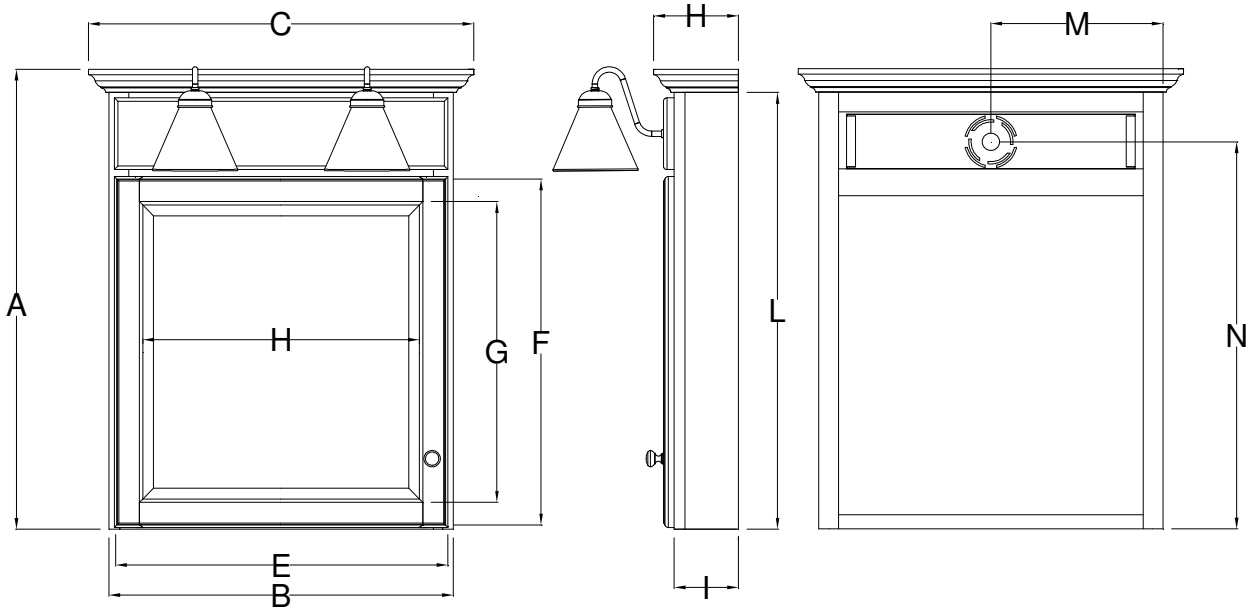

Mirrored Cabinet with Lights Specifications

Overlay Collections

Bedford, Quentin, Revere and Springhill

One Door Cabinets

	Cabinet		Crown	Sill	Door		Mirror		Crown	Cab	Sill	Cab	Electric	
	Height A	Width B	Width C	Width D	Width E	Height F	Height G	Width H	Depth I	Depth J	Depth K	Height L	Width M	Height N
BM18PLL	36 7/8	18	20 1/2	NA	17 1/4	28 3/4	24 3/4	13 1/4	5 3/4	4 1/2	NA	35 1/4	9	31 3/4
BM24PLL	36 7/8	24	26 1/2	NA	23 1/4	28 3/4	24 3/4	18 5/8	5 3/4	4 1/2	NA	35 1/4	12	31 3/4

Two Door Cabinets

	Cabinet		Crown	Sill	Door		Mirror		Crown	Cab	Sill	Cab	Electric	
	Height A	Width B	Width C	Width D	Width E	Height F	Height G	Width H	Depth I	Depth J	Depth K	Height L	Width M	Height N
BM30PL-	36 7/8	30	32 1/2	NA	14 1/2	28 3/4	24 3/4	12 1/2	5 3/4	4 1/2	NA	35 1/4	15	31 3/4

Note: The 30" cabinet will have 3 light globes.

Mirrored Cabinet with Lights Specifications

Overlay Collections

Bedford, Quentin and Revere

Two Door Cabinets

	Cabinet		Crown		Sill		Door		Mirror		Crown		Cab		Sill		Cab		Electric		Storage		Center Mirror	
	Height A	Width B	Width C	Width D	Width E	Height F	Height G	Width H	Depth I	Depth J	Depth K	Height L	Width M	Height N	Width O	Width P	Height Q							
BM36PL-	36 7/8	36	38 1/2	NA	10 1/2	28 3/4	24 3/4	6 7/8	6 5/8	4 1/2	NA	35 1/4	18	31 3/4	8 1/2	15 3/4	29 3/8							
BM42PL-	36 7/8	42	44 1/2	NA	13 1/8	28 3/4	24 3/4	9 1/4	6 5/8	4 1/2	NA	35 1/4	21	31 3/4	11 5/8	15 3/4	29 3/8							
BM48PL-	36 7/8	48	50 1/2	NA	13 1/8	28 3/4	24 3/4	9 1/4	6 5/8	4 1/2	NA	35 1/4	24	31 3/4	11 5/8	21 5/8	29 3/8							

Note: The 48" cabinet will have 4 light globes.