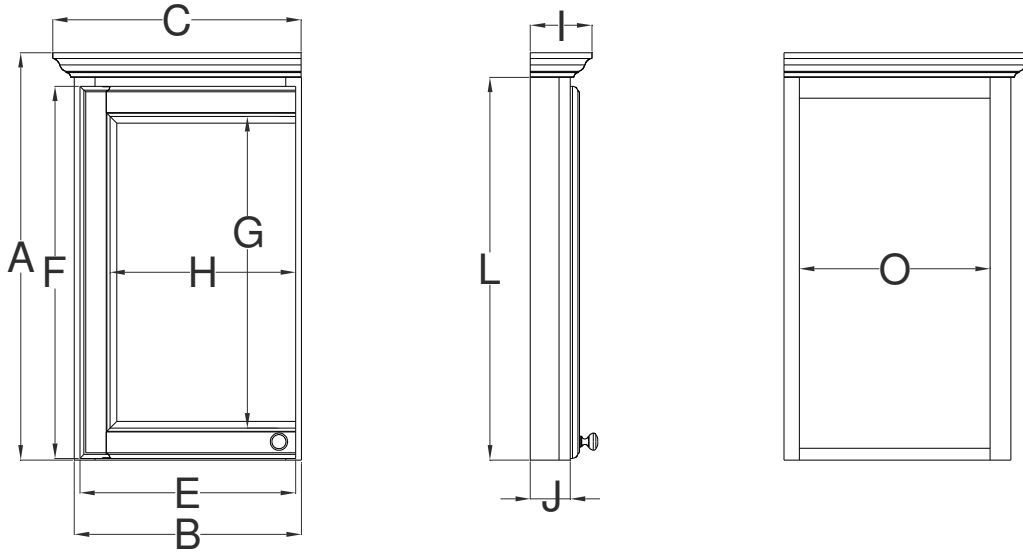

Breakfront Mirrored Cabinet with Lights Specifications

Overlay Collections

Bedford, Quentin, Revere and Springhill

One Door Cabinets

	Cabinet		Crown	Sill	Door		Mirror		Crown	Cab	Sill	Cab	Electric	
	Height A	Width B	Width C	Width D	Width E	Height F	Height G	Width H	Depth I	Depth J	Depth K	Height L	Width M	Height N
BM24PBL	36 7/8	24	26 1/2	NA	23 1/4	28 3/4	24 3/4	18 5/8	5 3/4	4 1/2	NA	35 1/4	12	31 3/4

Two Door Cabinets

	Cabinet		Crown	Sill	Door		Mirror		Crown	Cab	Sill	Cab	Electric	
	Height A	Width B	Width C	Width D	Width E	Height F	Height G	Width H	Depth I	Depth J	Depth K	Height L	Width M	Height N
BM30PB-	36 7/8	30	32 1/2	NA	14 1/2	28 3/4	24 3/4	12 1/2	5 3/4	4 1/2	NA	35 1/4	15	31 3/4

Note: The 30" cabinet will have 3 light globes.

Breakfront Mirrored Cabinet Specifications

Overlay Collections

Bedford, Quentin and Revere

Two Door Cabinets

	Cabinet		Crown	SILL	Door		Mirror		Crown	Cab	Sill	Cab	Electric		Storage
	Height A	Width B	Width C	Width D	Width E	Height F	Height G	Width H	Depth I	Depth J	Depth K	Height L	Width M	Height N	Width O
BM12PL-	31 1/2	12	13 3/8	NA	11 1/2	28 3/4	24 3/4	9 1/2	3 3/4	2 5/8	NA	29 7/8	NA	NA	9 1/2
BM12PR-	31 1/2	12	13 3/8	NA	11 1/2	28 3/4	24 3/4	9 1/2	3 3/4	2 5/8	NA	29 7/8	NA	NA	9 1/2
BM15PL-	31 1/2	15	16 3/8	NA	14 1/4	28 3/4	24 3/4	12 1/4	3 3/4	2 5/8	NA	29 7/8	NA	NA	12 1/2
BM15PR-	31 1/2	15	16 3/8	NA	14 1/4	28 3/4	24 3/4	12 1/4	3 3/4	2 5/8	NA	29 7/8	NA	NA	12 1/2