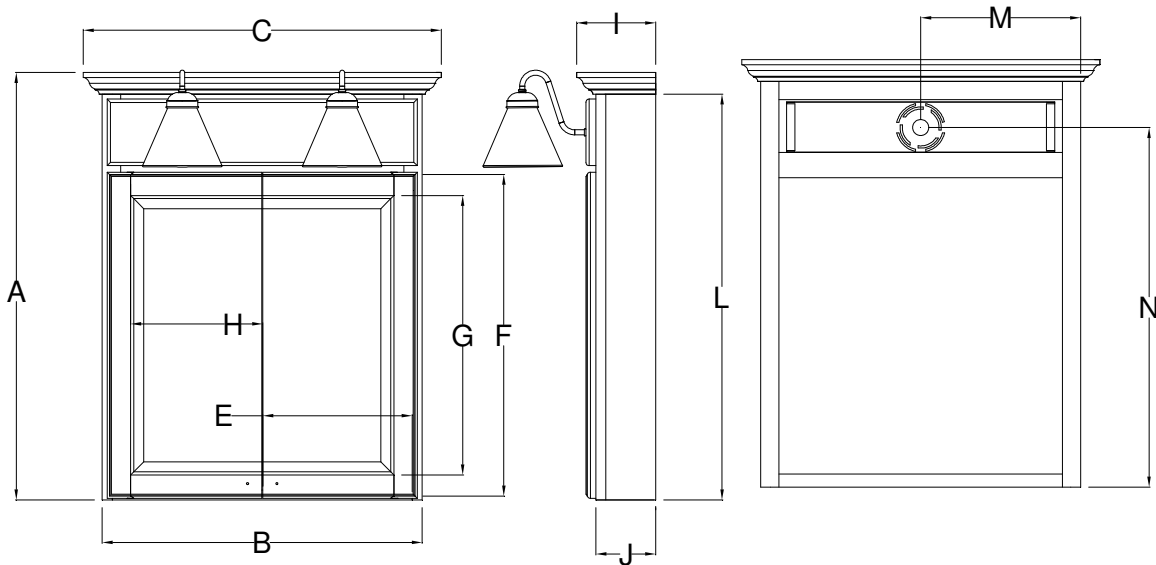

Breakfront Mirrored Cabinet with Lights Specifications

Overlay Collections

Bedford, Quentin, Revere and Springhill

One Door Cabinets

	Cabinet		Crown	Sill	Door		Mirror		Crown	Cab	Sill	Cab	Electric	
	Height A	Width B	Width C	Width D	Width E	Height F	Height G	Width H	Depth I	Depth J	Depth K	Height L	Width M	Height N
BM24PBL	36 7/8	24	26 1/2	NA	23 1/4	28 3/4	24 3/4	18 5/8	5 3/4	4 1/2	NA	35 1/4	12	31 3/4

Two Door Cabinets

	Cabinet		Crown	Sill	Door		Mirror		Crown	Cab	Sill	Cab	Electric	
	Height A	Width B	Width C	Width D	Width E	Height F	Height G	Width H	Depth I	Depth J	Depth K	Height L	Width M	Height N
BM30PB-	36 7/8	30	32 1/2	NA	14 1/2	28 3/4	24 3/4	12 1/2	5 3/4	4 1/2	NA	35 1/4	15	31 3/4

Note: The 30" cabinet will have 3 light globes.

Breakfront Mirrored Cabinet Specifications

Overlay Collections

Bedford, Quentin and Revere

Two Door Cabinets

	Cabinet		Crown	SILL	Door		Mirror		Crown	Cab	Sill	Cab	Electric		Storage
	Height A	Width B	Width C	Width D	Width E	Height F	Height G	Width H	Depth I	Depth J	Depth K	Height L	Width M	Height N	Width O
BM12PL-	31 1/2	12	13 3/8	NA	11 1/2	28 3/4	24 3/4	9 1/2	3 3/4	2 5/8	NA	29 7/8	NA	NA	9 1/2
BM12PR-	31 1/2	12	13 3/8	NA	11 1/2	28 3/4	24 3/4	9 1/2	3 3/4	2 5/8	NA	29 7/8	NA	NA	9 1/2
BM15PL-	31 1/2	15	16 3/8	NA	14 1/4	28 3/4	24 3/4	12 1/4	3 3/4	2 5/8	NA	29 7/8	NA	NA	12 1/2
BM15PR-	31 1/2	15	16 3/8	NA	14 1/4	28 3/4	24 3/4	12 1/4	3 3/4	2 5/8	NA	29 7/8	NA	NA	12 1/2