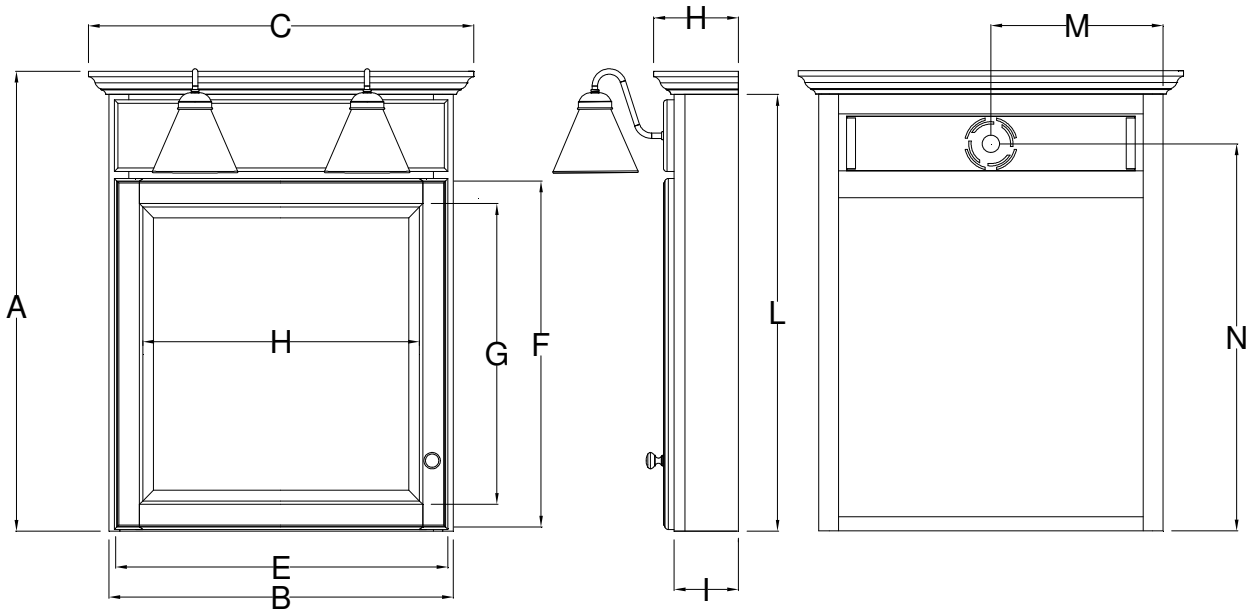

Breakfront Mirrored Cabinet with Lights Specifications

Overlay Collections

Bedford, Quentin, Revere and Springhill

One Door Cabinets

	Cabinet		Crown	Sill	Door		Mirror		Crown	Cab	Sill	Cab	Electric	
	Height A	Width B	Width C	Width D	Width E	Height F	Height G	Width H	Depth I	Depth J	Depth K	Height L	Width M	Height N
BM24PBL	36 7/8	24	26 1/2	NA	23 1/4	28 3/4	24 3/4	18 5/8	5 3/4	4 1/2	NA	35 1/4	12	31 3/4

Two Door Cabinets

	Cabinet		Crown	Sill	Door		Mirror		Crown	Cab	Sill	Cab	Electric	
	Height A	Width B	Width C	Width D	Width E	Height F	Height G	Width H	Depth I	Depth J	Depth K	Height L	Width M	Height N
BM30PB-	36 7/8	30	32 1/2	NA	14 1/2	28 3/4	24 3/4	12 1/2	5 3/4	4 1/2	NA	35 1/4	15	31 3/4

Note: The 30" cabinet will have 3 light globes.

Breakfront Mirrored Cabinet Specifications

Overlay Collections

Bedford, Quentin and Revere

Two Door Cabinets

	Cabinet		Crown	SILL	Door		Mirror		Crown	Cab	Sill	Cab	Electric		Storage
	Height A	Width B	Width C	Width D	Width E	Height F	Height G	Width H	Depth I	Depth J	Depth K	Height L	Width M	Height N	Width O
BM12PL-	31 1/2	12	13 3/8	NA	11 1/2	28 3/4	24 3/4	9 1/2	3 3/4	2 5/8	NA	29 7/8	NA	NA	9 1/2
BM12PR-	31 1/2	12	13 3/8	NA	11 1/2	28 3/4	24 3/4	9 1/2	3 3/4	2 5/8	NA	29 7/8	NA	NA	9 1/2
BM15PL-	31 1/2	15	16 3/8	NA	14 1/4	28 3/4	24 3/4	12 1/4	3 3/4	2 5/8	NA	29 7/8	NA	NA	12 1/2
BM15PR-	31 1/2	15	16 3/8	NA	14 1/4	28 3/4	24 3/4	12 1/4	3 3/4	2 5/8	NA	29 7/8	NA	NA	12 1/2