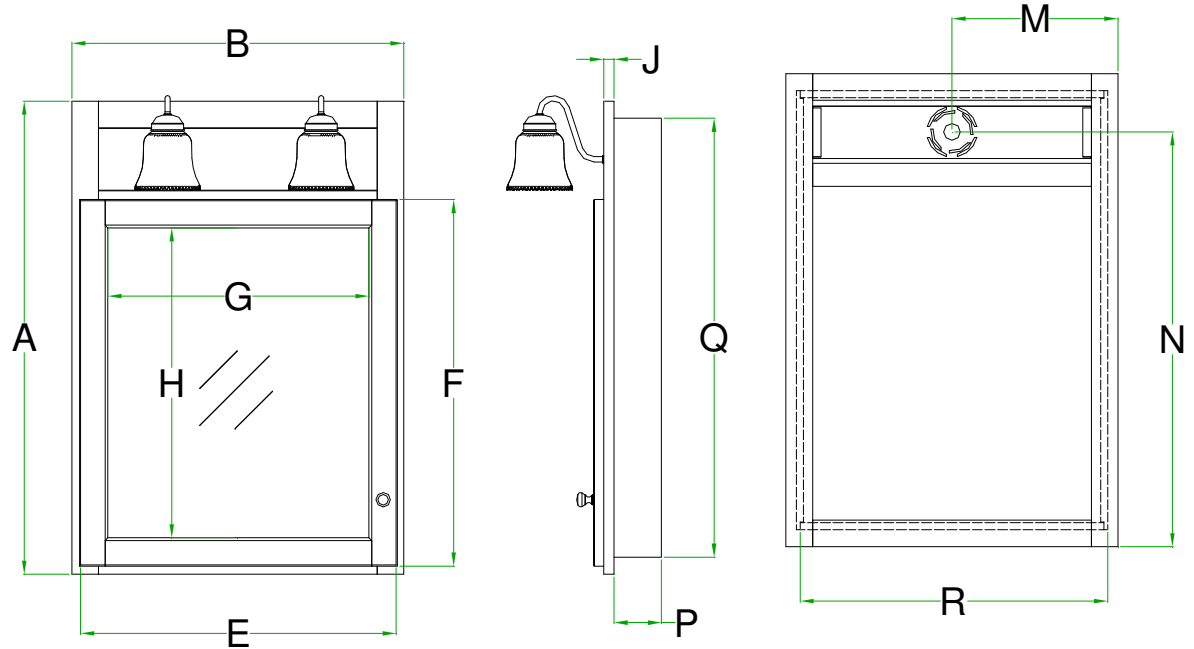

# MIRRORED CABINET WITH LIGHTS SPECIFICATIONS

## Premier Overlay Collections Coventry and Jasper

Door shown is hinge left, for right hand hinge replace the L in position 7 or model number with an R.

Cabinet Depth is 4 1/2".

**\*Recommend adding 1/8" to recessed dimensions for wall cutout.**

Electrical box is centered and 3 3/8" down from the top.

All dimensions are shown in inches rounded up or down to the nearest 1/8".

Model	A	B	E	F	G	H	J	M	N	P	*Q	*R
BM18RGL	30 3/4"	18"	14 1/2"	21 1/4"	10 5/8"	17 1/4"	3/4"	9"	26 5/8"	3 1/2"	28 1/4"	16"
BM24RGL	34 1/4"	24"	21 1/4"	25"	16 5/8"	20 3/8"	3/4"	12"	30 1/8"	3 1/2"	31 3/4"	22 1/2"