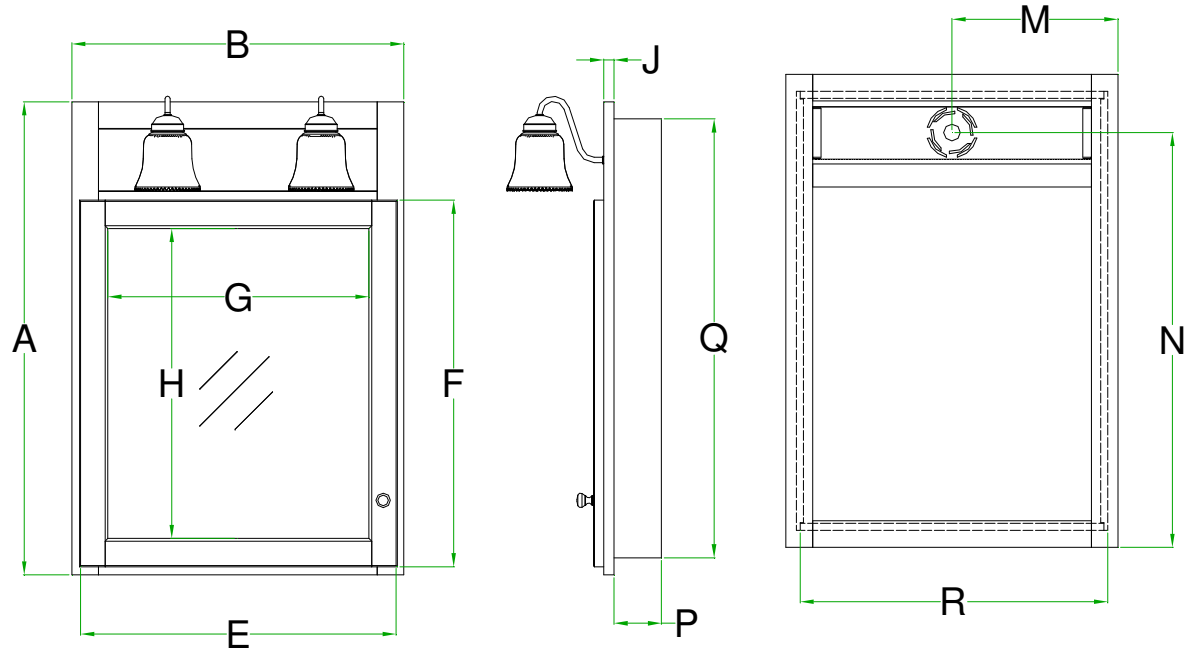

MIRRORED CABINET WITH LIGHTS SPECIFICATIONS

Premier Overlay Collections
Ashford, Gentry, Yorkshire, and Zephyr

Door shown is hinge left, for right hand hinge replace the L in position 7 or model number with an R.

Cabinet Depth is 4 1/2".

*Recommend adding 1/4" to recessed dimensions for wall cutout.

Electrical box is centered and 3 3/8" down from the top.

All dimensions are shown in inches rounded up or down to the nearest 1/8".

Model	A	B	E	F	G	H	J	M	N	P	*Q	*R
BM18RGL	30 3/4"	18"	14 1/2"	21 1/4"	10 5/8"	17 1/4"	3/4"	9"	26 5/8"	3 1/2"	28 1/4"	16"
BM24RGL	34 1/4"	24"	21 1/4"	25"	16 5/8"	20 3/8"	3/4"	12"	30 1/8"	3 1/2"	31 3/4"	22 1/2"