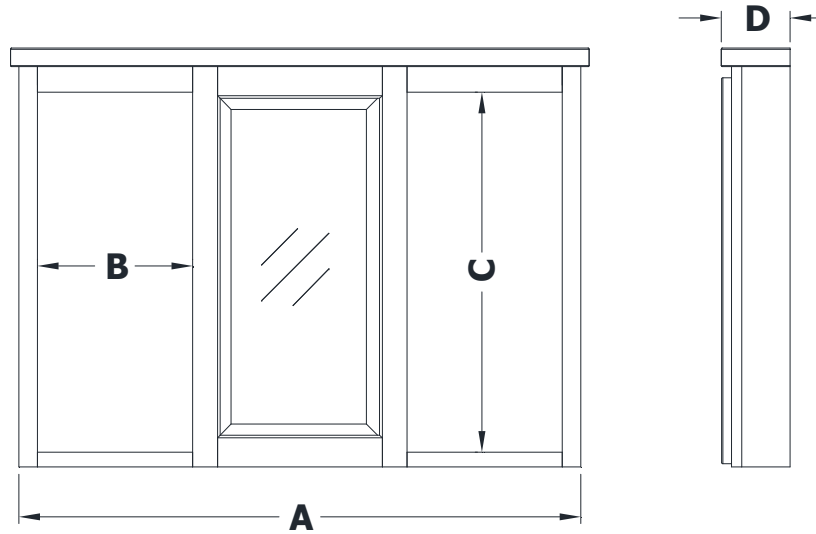

MIRRORED CABINET SPECIFICATIONS

Premier Overlay Collections Lambiere

Cabinet height is 31 1/4", Cabinet Depth is 4 1/2".

Crown adds 1 1/4" to the width.

All dimensions are shown in inches rounded up or down to the nearest 1/8".

Model	A	B	C	D
BM36PM-	36"	8 1/2"	26 3/4"	6"
BM42PM-	42"	11 1/2"	26 3/4"	6"
BM48PM-	48"	11 5/8"	26 3/4"	6"