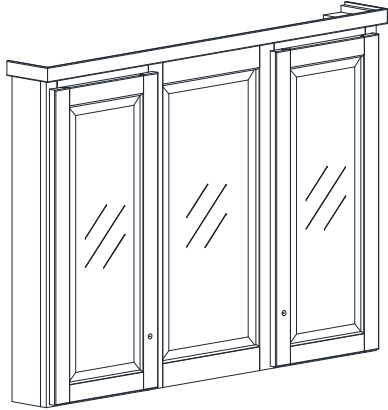

MIRRORED CABINET SPECIFICATIONS

Premier Overlay Collections Lambiere

Cabinet height is 31 1/4", Cabinet Depth is 4 1/2".

Crown adds 1 1/4" to the width.

All dimensions are shown in inches rounded up or down to the nearest 1/8".