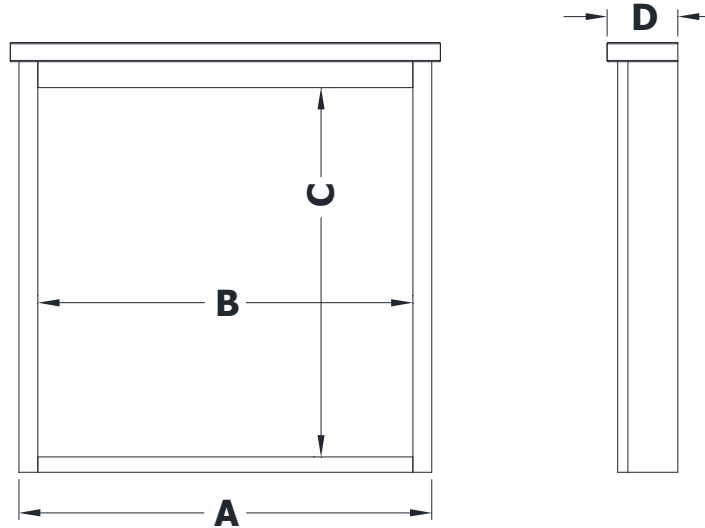

MIRRORED CABINET SPECIFICATIONS

Premier Overlay Collections Lambiere

Cabinet height is 31 1/4", Cabinet Depth is 4 1/2".

Crown adds 1 1/4" to the width.

All dimensions are shown in inches rounded up or down to the nearest 1/8".

Model	A	B	C	D
BM30PM-	30"	27 1/4"	26 3/4"	5 1/8"