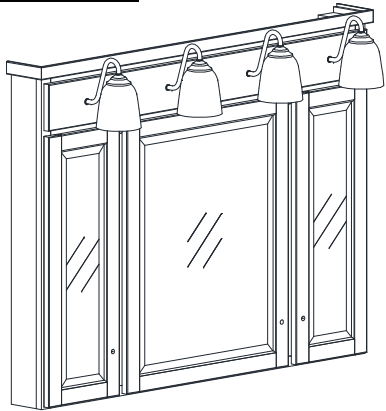

MIRRORED CABINET WITH LIGHTS SPECIFICATIONS

Premier Overlay Collections Lambiere

Cabinet height is 36 1/2", Cabinet Depth is 4 1/2".

Crown adds 1 1/4" to the width.

The 2 Electrical box openings are 11 3/8" from each side and 3 3/8" down from the top.

All dimensions are shown in inches rounded up or down to the nearest 1/8".

Model	A	B	C	D	E
BM48PLL	48"	8 3/4"	23"	26 3/4"	6"