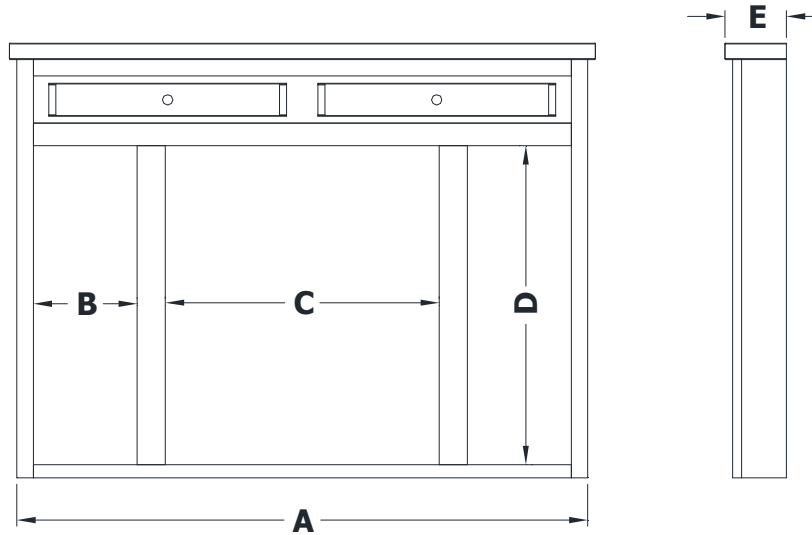

MIRRORED CABINET WITH LIGHTS SPECIFICATIONS

Premier Overlay Collections Lambiere

Cabinet height is 36 1/2", Cabinet Depth is 4 1/2".

Crown adds 1 1/4" to the width.

The 2 Electrical box openings are 11 3/8" from each side and 3 3/8" down from the top.

All dimensions are shown in inches rounded up or down to the nearest 1/8".

Model	A	B	C	D	E
BM48PLL	48"	8 3/4"	23"	26 3/4"	6"