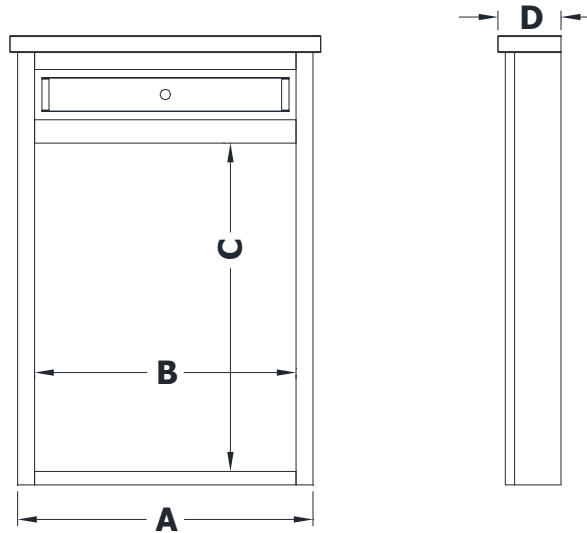

MIRRORED CABINET WITH LIGHTS SPECIFICATIONS

Premier Overlay Collections Lambiere

3D drawing shows Hinge left. For hinge right, replace the "L" in position 7 of the model number with a "R".

Cabinet height is 36 1/2", Cabinet Depth is 4 1/2".

Crown adds 1 1/4" to the width.

Electrical box opening is centered and 3 3/8" from the top.

All dimensions are shown in inches rounded up or down to the nearest 1/8".

Model	A	B	C	D
BM18PLL	18"	15 1/4"	26 3/4"	5 1/8"
BM24PLL	24"	21 1/4"	26 3/4"	5 1/8"