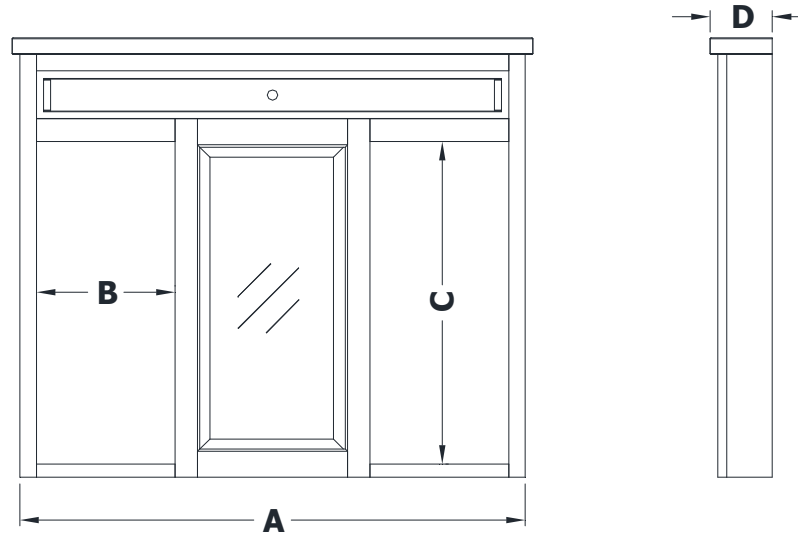

MIRRORED CABINET WITH LIGHTS SPECIFICATIONS

Premier Overlay Collections Lambiere

Cabinet height is 36 1/2", Cabinet Depth is 4 1/2".

Crown adds 1 1/4" to the width.

Electrical box opening is centered and 3 3/8" from the top.

All dimensions are shown in inches rounded up or down to the nearest 1/8".

***For electrical box openings on the 48" cabinet refer to S25-OV-BMPLL2.

Model	A	B	C	D
BM36PL-	36"	8 1/2"	26 3/4"	5 1/8"
BM42PL-	42"	11 1/2"	26 3/4"	5 1/8"
BM48PL-	48"	11 5/8"	26 3/4"	5 1/8"