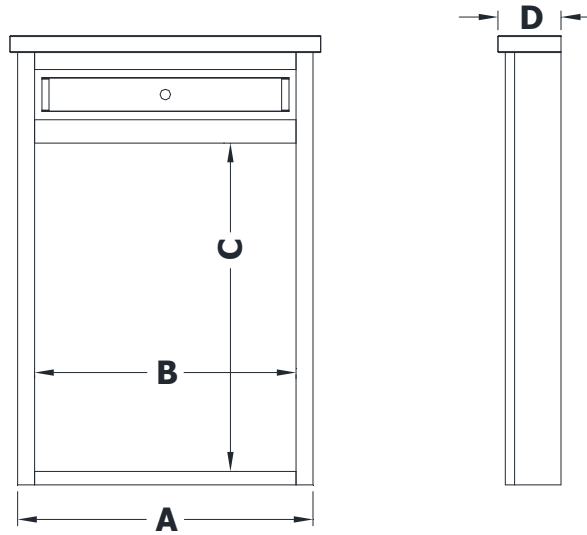

# MIRRORED CABINET WITH LIGHTS SPECIFICATIONS

## Premier Overlay Collections Lambiere

Cabinet height is 36 1/2", Cabinet Depth is 4 1/2".

Crown adds 1 1/4" to the width.

Electrical box opening is centered and 3 3/8" from the top.

All dimensions are shown in inches rounded up or down to the nearest 1/8".

Model	A	B	C	D
BM30PL-	30"	27 1/4"	26 3/4"	5 1/8"