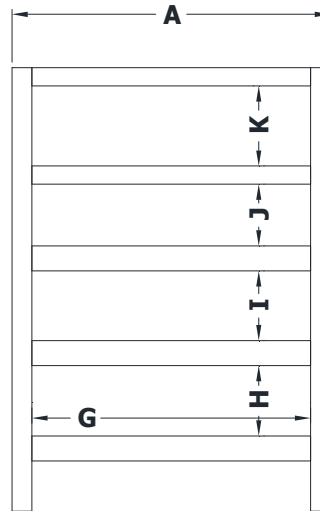

# BASE CABINET SPECIFICATIONS

## Premier Overlay Collections Ashford, Gentry, Lambiere, Yorkshire, and Zephyr

Cabinet height is 38 3/4". All dimensions are shown in inches rounded up or down to the nearest 1/8".  
Also available in 18" and 24" deep, depth does not include doors and drawer fronts which add 3/4".

Model	A	B	C	D	E	G	H	I	J	K
RE1221-	12"	21 3/4"	21"	19 1/4"	5 3/4"	9 3/8"	8 5/8"	8 1/8"	6 1/8"	3 7/8"
RE1521-	15"	21 3/4"	21"	19 1/4"	5 3/4"	12 1/2"	8 5/8"	8 1/8"	6 1/8"	3 7/8"
RE1821-	18"	21 3/4"	21"	19 1/4"	5 3/4"	15 3/8"	8 5/8"	8 1/8"	6 1/8"	3 7/8"
RE2121-	21"	21 3/4"	21"	19 1/4"	5 3/4"	18"	8 5/8"	8 1/8"	6 1/8"	3 7/8"
RE2421-	24"	21 3/4"	21"	19 1/4"	5 3/4"	21"	8 5/8"	8 1/8"	6 1/8"	3 7/8"
RE2721-	27"	21 3/4"	21"	19 1/4"	5 3/4"	24 1/4"	8 5/8"	8 1/8"	6 1/8"	3 7/8"
RE3021-	30"	21 3/4"	21"	19 1/4"	5 3/4"	27"	8 5/8"	8 1/8"	6 1/8"	3 7/8"