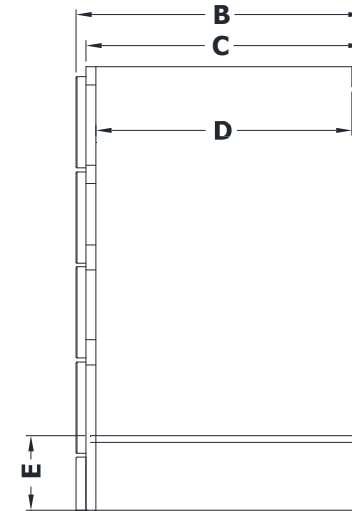

# BASE CABINET SPECIFICATIONS

## Premier Overlay Collections Ashford, Gentry, Lambiere, Yorkshire, and Zephyr

Cabinet height is 38 3/4". All dimensions are shown in inches rounded up or down to the nearest 1/8".  
Also available in 18" and 24" deep, depth does not include doors and drawer fronts which add 3/4".

Model	A	B	C	D	E	G	H	I	J	K
RE1221-	12"	21 3/4"	21"	19 1/4"	5 3/4"	9 3/8"	8 5/8"	8 1/8"	6 1/8"	3 7/8"
RE1521-	15"	21 3/4"	21"	19 1/4"	5 3/4"	12 1/2"	8 5/8"	8 1/8"	6 1/8"	3 7/8"
RE1821-	18"	21 3/4"	21"	19 1/4"	5 3/4"	15 3/8"	8 5/8"	8 1/8"	6 1/8"	3 7/8"
RE2121-	21"	21 3/4"	21"	19 1/4"	5 3/4"	18"	8 5/8"	8 1/8"	6 1/8"	3 7/8"
RE2421-	24"	21 3/4"	21"	19 1/4"	5 3/4"	21"	8 5/8"	8 1/8"	6 1/8"	3 7/8"
RE2721-	27"	21 3/4"	21"	19 1/4"	5 3/4"	24 1/4"	8 5/8"	8 1/8"	6 1/8"	3 7/8"
RE3021-	30"	21 3/4"	21"	19 1/4"	5 3/4"	27"	8 5/8"	8 1/8"	6 1/8"	3 7/8"