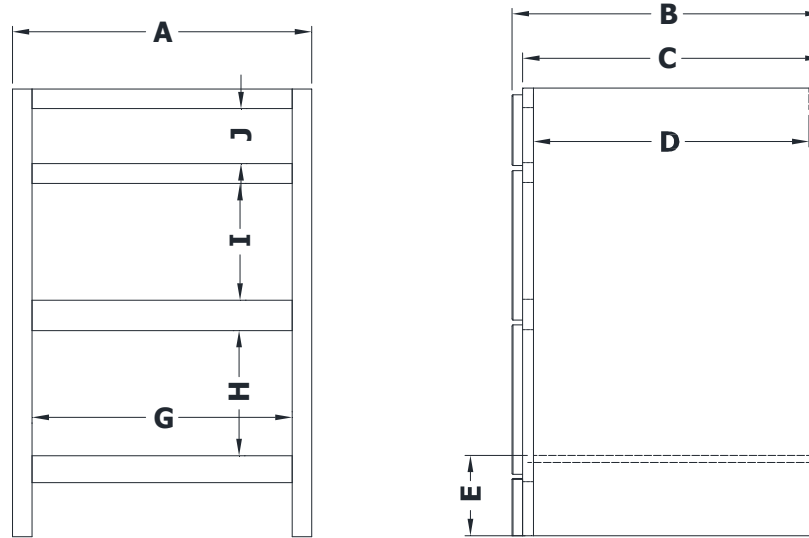

# BASE CABINET SPECIFICATIONS

## Premier Overlay Collections Ashford, Gentry, Lambiere, Yorkshire, and Zephyr

Cabinet height is 31 3/8". All dimensions are shown in inches rounded up or down to the nearest 1/8".  
Also available in 18" and 24" deep, depth does not include doors and drawer fronts which add 3/4".

Model	A	B	C	D	E	G	H	I	J
CD1221-	12"	21 3/4"	21"	19 1/4"	5 3/4"	9 3/8"	8 3/4"	8 1/4"	3 7/8"
CD1521-	15"	21 3/4"	21"	19 1/4"	5 3/4"	12 3/8"	8 3/4"	8 1/4"	3 7/8"
CD1821-	18"	21 3/4"	21"	19 1/4"	5 3/4"	15 1/4"	8 3/4"	8 1/4"	3 7/8"
CD2121-	21"	21 3/4"	21"	19 1/4"	5 3/4"	18"	8 3/4"	8 1/4"	3 7/8"
CD2421-	24"	21 3/4"	21"	19 1/4"	5 3/4"	21"	8 3/4"	8 1/4"	3 7/8"
CD2721-	27"	21 3/4"	21"	19 1/4"	5 3/4"	24 1/4"	8 3/4"	8 1/4"	3 7/8"
CD3021-	30"	21 3/4"	21"	19 1/4"	5 3/4"	27"	8 3/4"	8 1/4"	3 7/8"