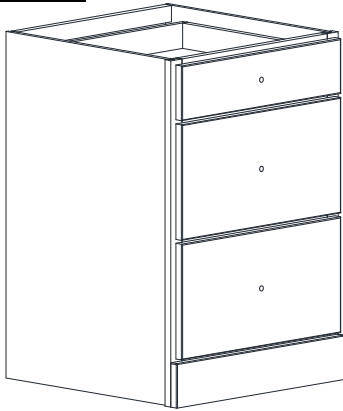

# BASE CABINET SPECIFICATIONS

## Premier Overlay Collections Ashford, Gentry, Lambiere, Yorkshire, and Zephyr

Cabinet height is 31 3/8". All dimensions are shown in inches rounded up or down to the nearest 1/8".  
Also available in 18" and 24" deep, depth does not include doors and drawer fronts which add 3/4".

Model	A	B	C	D	E	G	H	I	J
CD1221-	12"	21 3/4"	21"	19 1/4"	5 3/4"	9 3/8"	8 3/4"	8 1/4"	3 7/8"
CD1521-	15"	21 3/4"	21"	19 1/4"	5 3/4"	12 3/8"	8 3/4"	8 1/4"	3 7/8"
CD1821-	18"	21 3/4"	21"	19 1/4"	5 3/4"	15 1/4"	8 3/4"	8 1/4"	3 7/8"
CD2121-	21"	21 3/4"	21"	19 1/4"	5 3/4"	18"	8 3/4"	8 1/4"	3 7/8"
CD2421-	24"	21 3/4"	21"	19 1/4"	5 3/4"	21"	8 3/4"	8 1/4"	3 7/8"
CD2721-	27"	21 3/4"	21"	19 1/4"	5 3/4"	24 1/4"	8 3/4"	8 1/4"	3 7/8"
CD3021-	30"	21 3/4"	21"	19 1/4"	5 3/4"	27"	8 3/4"	8 1/4"	3 7/8"