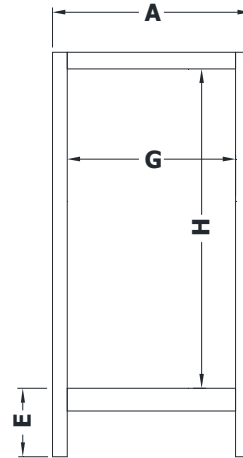

HAMPER VANITY SPECIFICATIONS

Premier Overlay Collections Ashford, Gentry, Lambiere, Yorkshire, and Zephyr

3D drawing shows hinged left. For hinged right, replace the "L" in position 7 of the model number with a "R".

Cabinet height is 33 1/2". All dimensions are shown in inches rounded up or down to the nearest 1/8". Available only in 21" deep, depth does not include doors and drawer fronts which add 3/4".

Model	A	B	C	D	E	G	H
BH1821L	18"	21 3/4"	21"	19 1/4"	5 3/4"	15 1/4"	26 1/2"