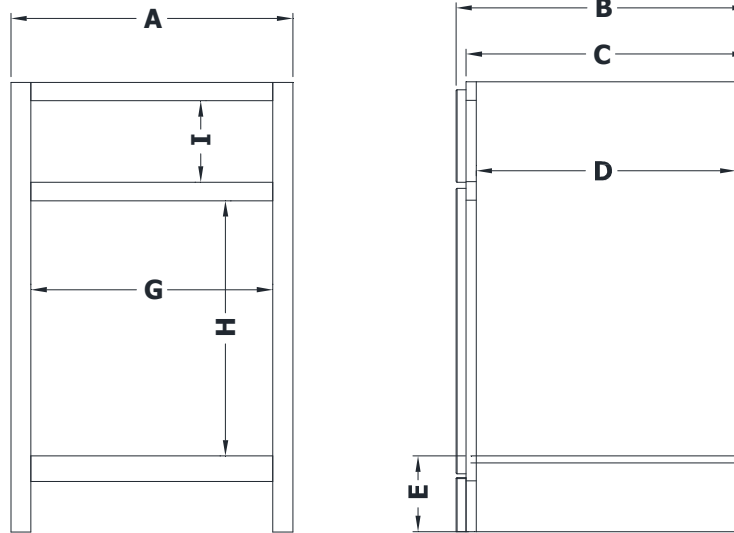

BASE CABINET SPECIFICATIONS

Premier Overlay Collections Ashford, Gentry, Lambiere, Yorkshire, and Zephyr

3D drawing shows hinged left. For hinged right, replace the "P" in position 7 of the model number with a "G".

Cabinet height is 33 1/2". All dimensions are shown in inches rounded up or down to the nearest 1/8". Available in 18" and 24" deep, depth does not include doors and drawer fronts which add 3/4".

Model	A	B	C	D	E	G	H	I
AV1221P	12"	21 3/4"	21"	19 1/4"	5 3/4"	9 3/8"	19"	6 1/8"
AV1521P	15"	21 3/4"	21"	19 1/4"	5 3/4"	12 3/8"	19"	6 1/8"
AV1821P	18"	21 3/4"	21"	19 1/4"	5 3/4"	15 1/4"	19"	6 1/8"
AV2121P	21"	21 3/4"	21"	19 1/4"	5 3/4"	18"	19"	6 1/8"
AV2421P	24"	21 3/4"	21"	19 1/4"	5 3/4"	21"	19"	6 1/8"
AV2721P	27"	21 3/4"	21"	19 1/4"	5 3/4"	24 1/4"	19"	6 1/8"